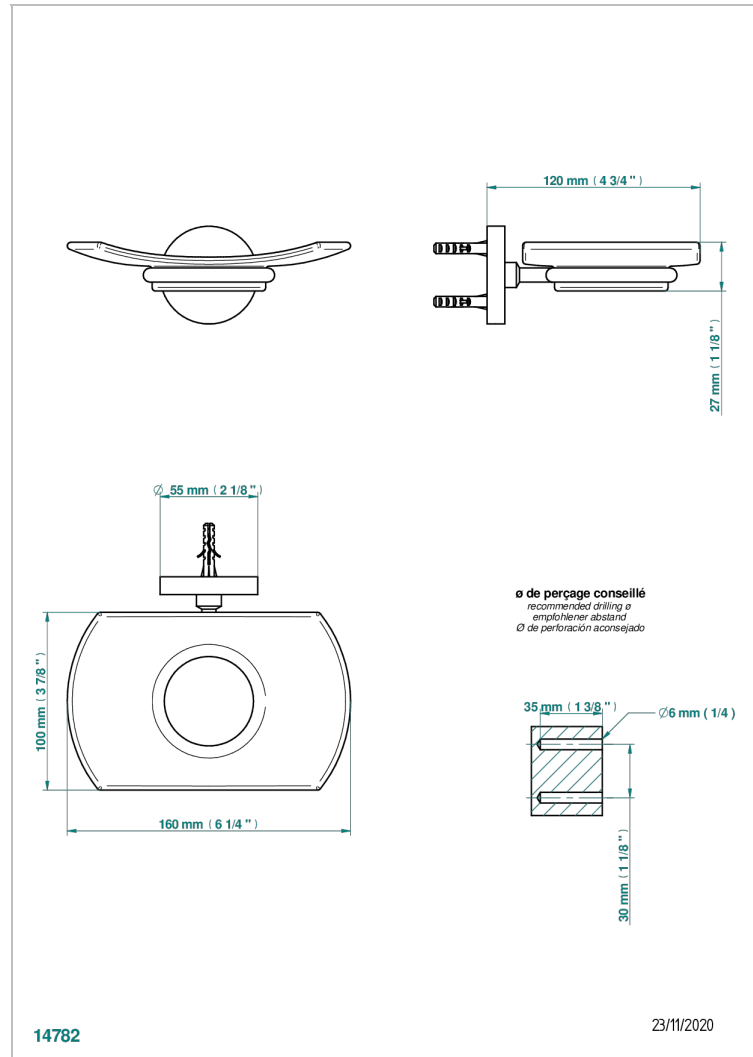

# BAMBOU AMBER CRYSTAL

A34-500

Wall mounted glass soap dish

THG<sup>®</sup>  
PARIS

## CHARACTERISTIC

- BamboU Amber crystal
- Wall mounted glass soap dish