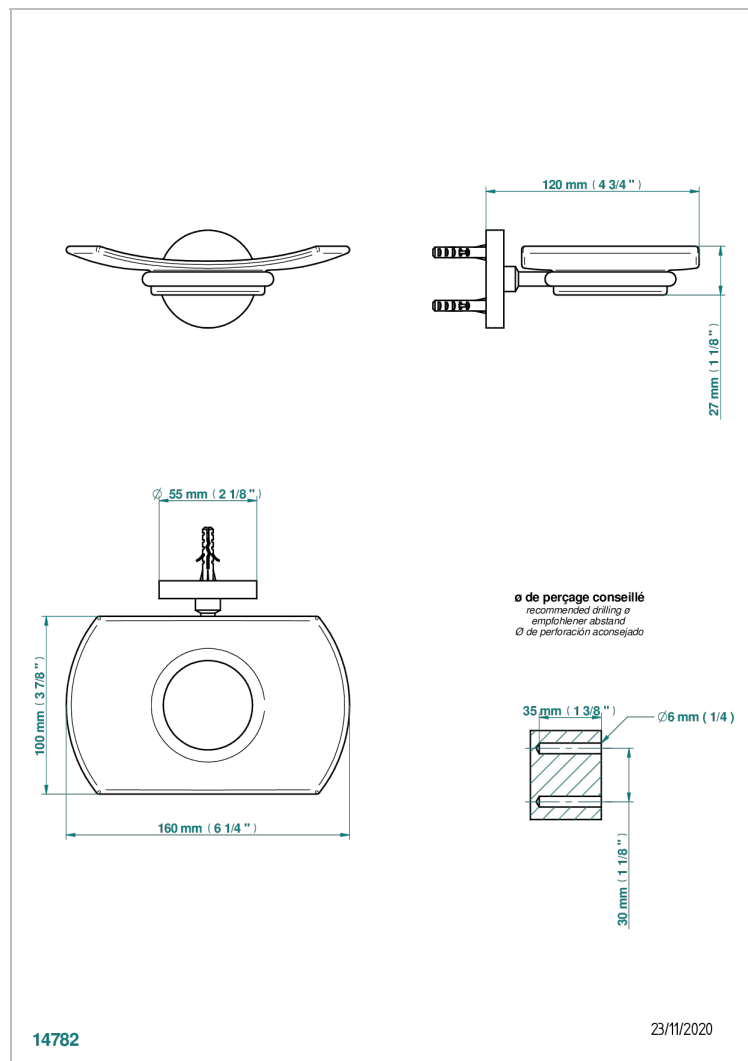

BAMBOU AMBER CRYSTAL

A34-500

Wall mounted glass soap dish

CHARACTERISTIC

- BamboU Amber crystal
- Wall mounted glass soap dish

AVAILABLE FINITIONS

Antique nickel - H28
Black ceram - D30
Blush PVD - H62
Brass color PVD - H49
Brown bronze color PVD - F33
Gold color PVD - H52