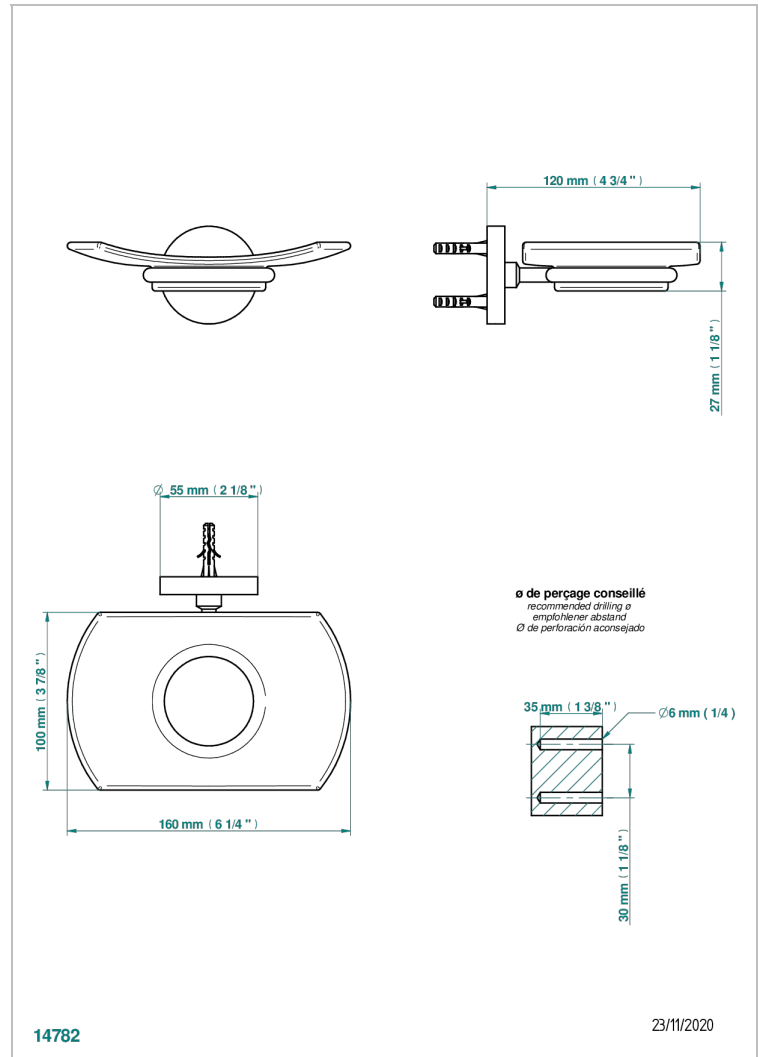

BAMBOU BLACK CRYSTAL

A33-500

Glass soap dish, wall mounted

THG[®]
PARIS

14782

23/11/2020

CHARACTERISTIC

- Bambou Black crystal
- Glass soap dish, wall mounted