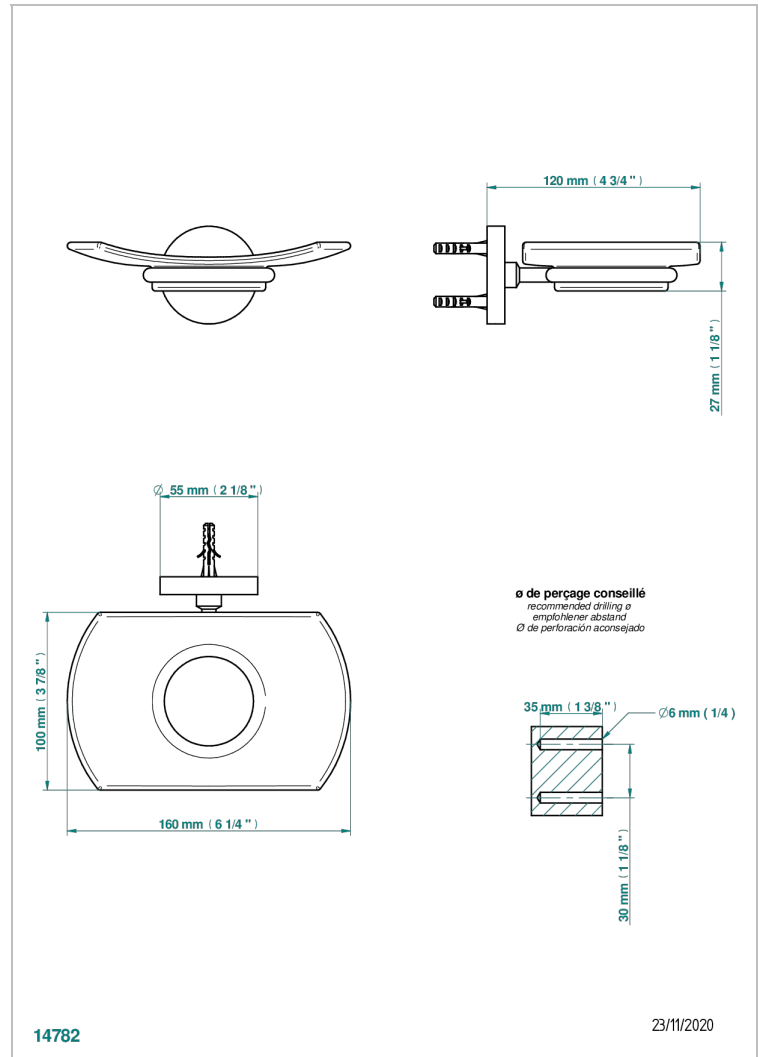

BAMBOU BLACK CRYSTAL

A33-500

Wall mounted glass soap dish

THG[®]
PARIS

CHARACTERISTIC

- Bambou Black crystal
- Wall mounted glass soap dish

AVAILABLE FINITIONS

Antique nickel - H28
Black ceram - D30
Blush PVD - H62
Brass color PVD - H49
Brown bronze color PVD - F33
Gold color PVD - H52