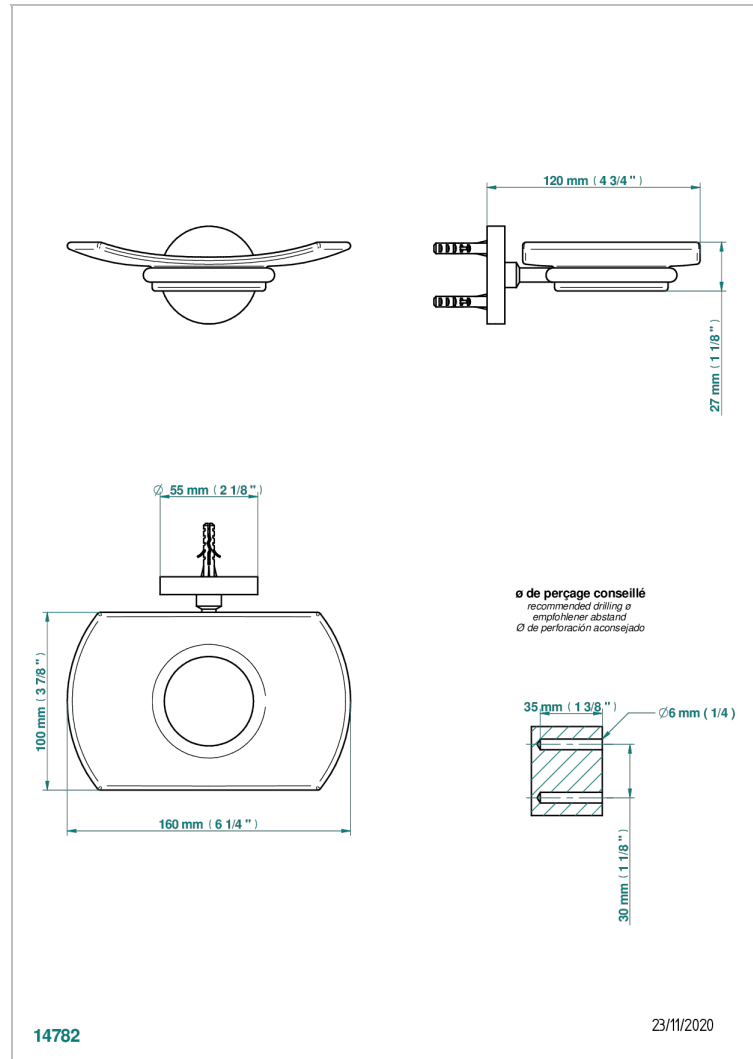

BAMBOU BLACK CRYSTAL

A33-500

Wall mounted glass soap dish

THG[®]
PARIS

CHARACTERISTIC

- Bambou Black crystal
- Wall mounted glass soap dish

AVAILABLE FINITIONS

Antique nickel - H28
Black ceram - D30
Blush PVD - H62
Brass color PVD - H49
Brown bronze color PVD - F33
Gold color PVD - H52