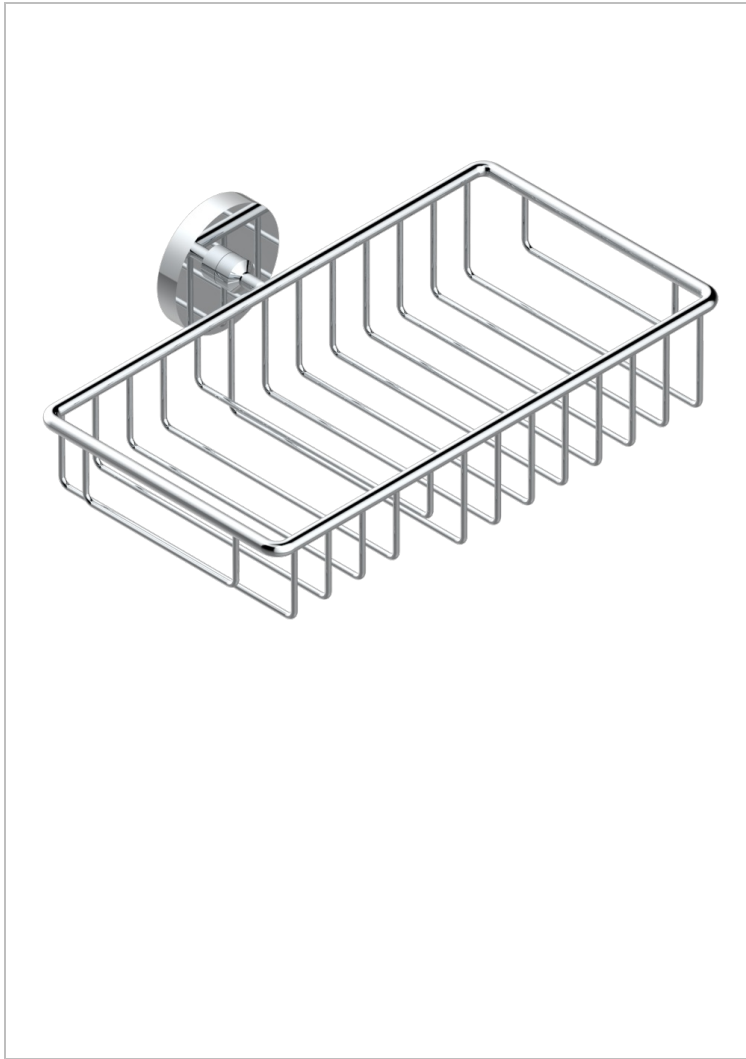

ZOOM.12

U4L-2620

Soap and sponge holder, wall mounted

THG[®]
PARIS

CHARACTERISTIC

- Zoom.12
- Soap and sponge holder, wall mounted

AVAILABLE FINITIONS

Black ceram - D30
Blush PVD - H62
Brass color PVD - H49
Brown bronze color PVD - F33
Chrome polished - A02
Gold color PVD - H52

Nickel color PVD - H55
Nickel polished - B01
Soft gold - F30
Soft matt gold - F31
Umber PVD - H66