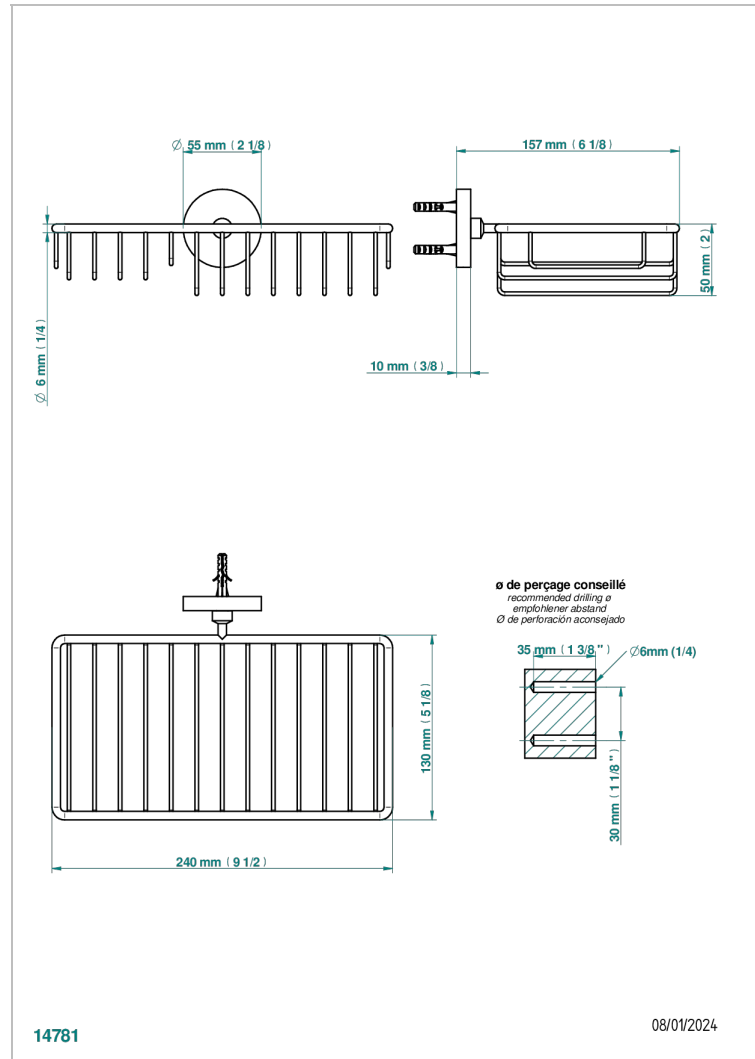

ZOOM.12

U4L-2620

Soap and sponge holder, wall mounted

THG[®]
PARIS

CHARACTERISTIC

- Zoom.12
- Soap and sponge holder, wall mounted

AVAILABLE FINITIONS

Black ceram - D30
Blush PVD - H62
Brass color PVD - H49
Brown bronze color PVD - F33
Chrome polished - A02
Gold color PVD - H52