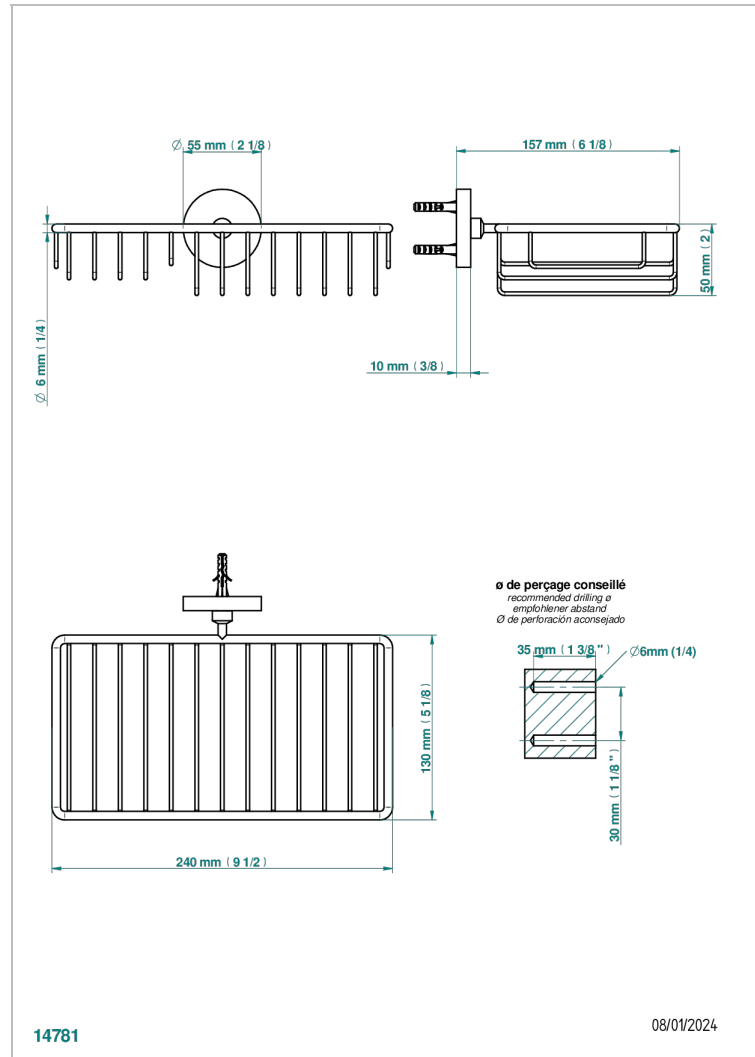

ZOOM.12

U4L-2620

Combined soap and sponge holder with flange, 240 x 130 mm

CHARACTERISTIC

- Zoom.12
- Combined soap and sponge holder with flange, 240 x 130 mm

AVAILABLE FINITIONS

Black ceram - D30
Blush PVD - H62
Brass color PVD - H49
Brown bronze color PVD - F33
Gold color PVD - H52
Graphite PVD - H64