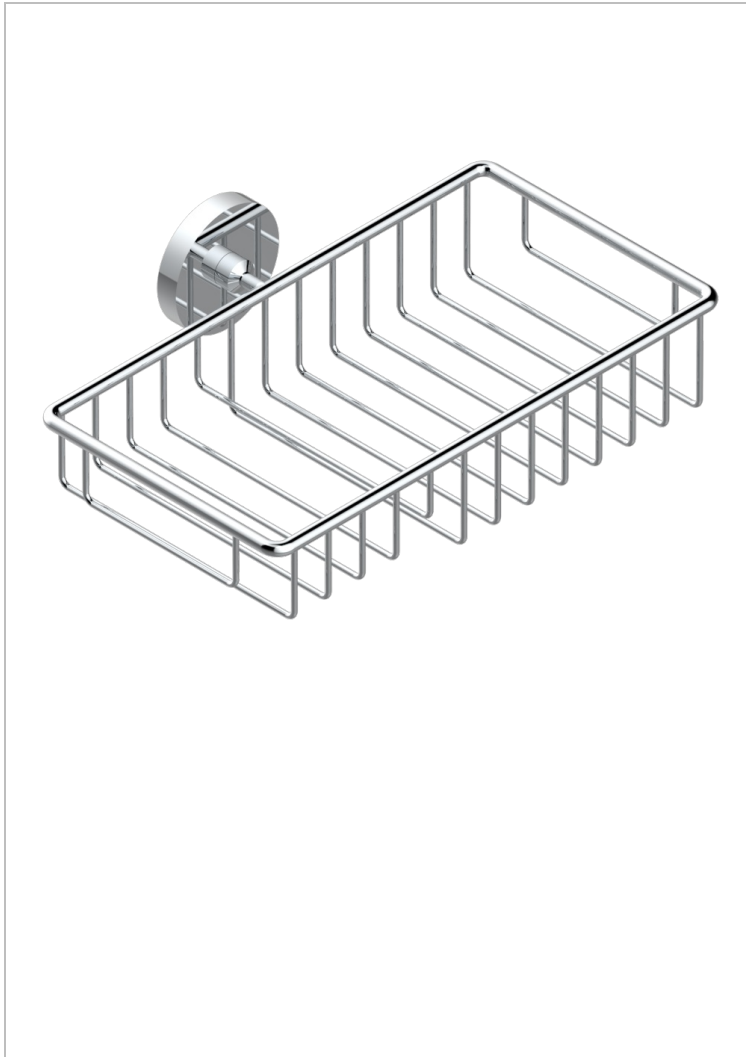

ZOOM.12

U4L-2620

Combined soap and sponge holder with flange, 240 x 130 mm

CHARACTERISTIC

- Zoom.12
- Combined soap and sponge holder with flange, 240 x 130 mm

AVAILABLE FINITIONS

Black ceram - D30
Blush PVD - H62
Brass color PVD - H49
Brown bronze color PVD - F33
Gold color PVD - H52
Graphite PVD - H64

Lacquered light bronze - D01
Matt Umber PVD - H67
Matt blush PVD - H60
Matt brass color PVD - H50
Matt brown bronze color PVD - F34
Matt gold - F07

Matt gold color PVD - H53
Matt graphite PVD - H65
Matt nickel (color finish) - C01
Matt nickel color PVD - H56
Nickel color PVD - H55
Polished chrome (color finish) - A02