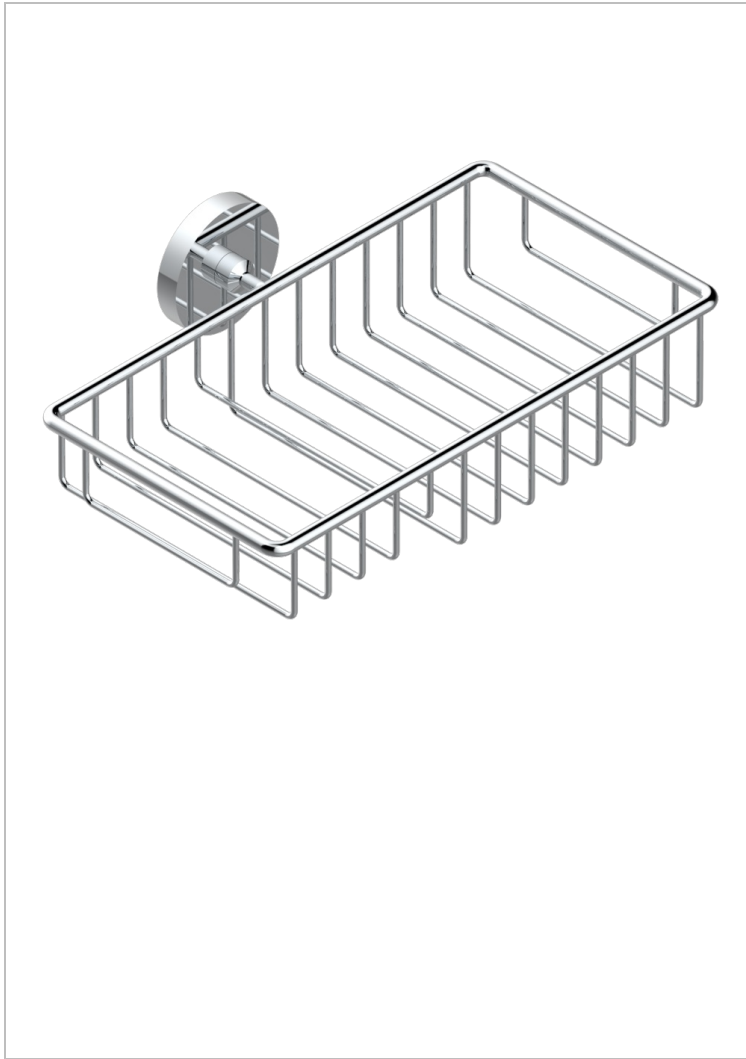

ZOOM.7

U4K-2620

Soap and sponge holder, wall mounted

THG[®]
PARIS

CHARACTERISTIC

- Zoom.7
- Soap and sponge holder, wall mounted

AVAILABLE FINITIONS

Black ceram - D30
Blush PVD - H62
Brass color PVD - H49
Brown bronze color PVD - F33
Chrome polished - A02
Gold color PVD - H52

Nickel color PVD - H55
Nickel polished - B01
Soft gold - F30
Soft matt gold - F31
Umber PVD - H66