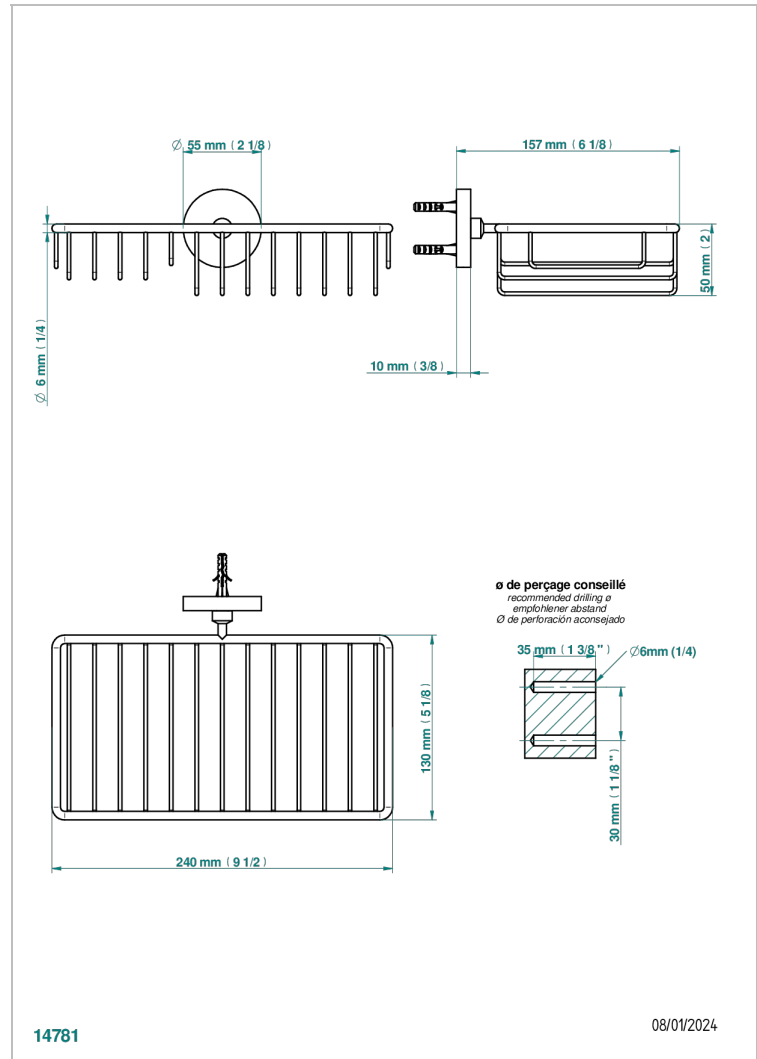

ZOOM.7

U4K-2620

Soap and sponge holder, wall mounted

THG[®]
PARIS

CHARACTERISTIC

- Zoom.7
- Soap and sponge holder, wall mounted

AVAILABLE FINITIONS

Black ceram - D30
Blush PVD - H62
Brass color PVD - H49
Brown bronze color PVD - F33
Chrome polished - A02
Gold color PVD - H52