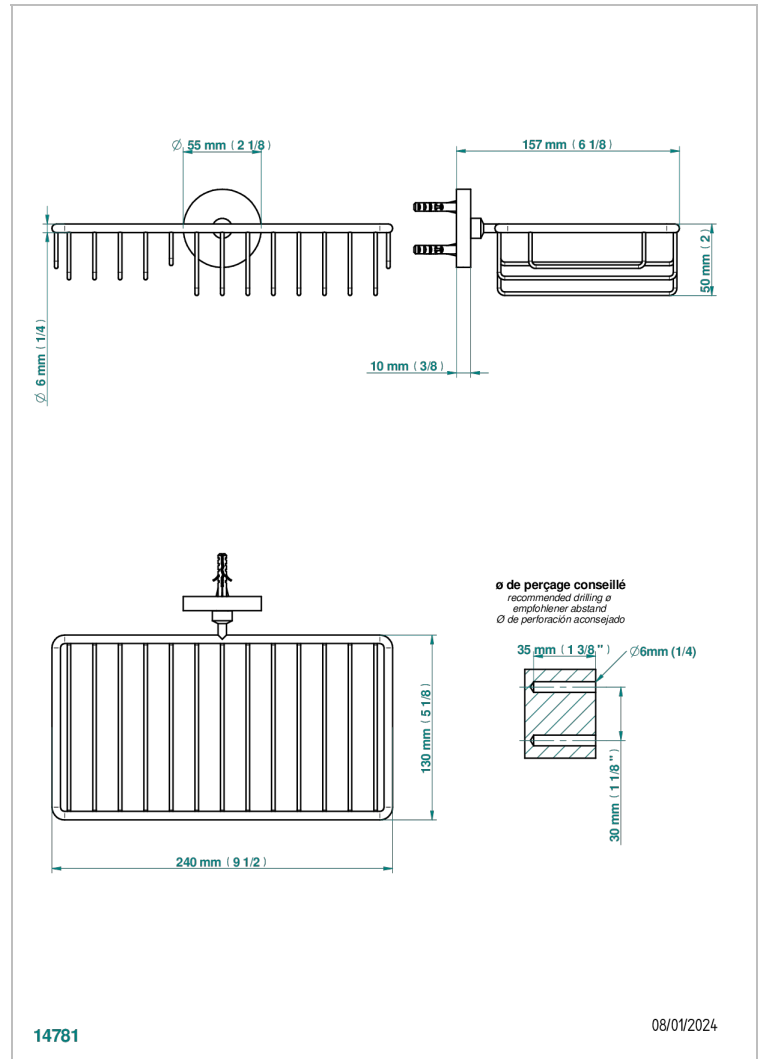

ZOOM.5

U4J-2620

Soap and sponge holder, wall mounted

THG[®]
PARIS

14781

08/01/2024

CHARACTERISTIC

- Zoom.5
- Soap and sponge holder, wall mounted