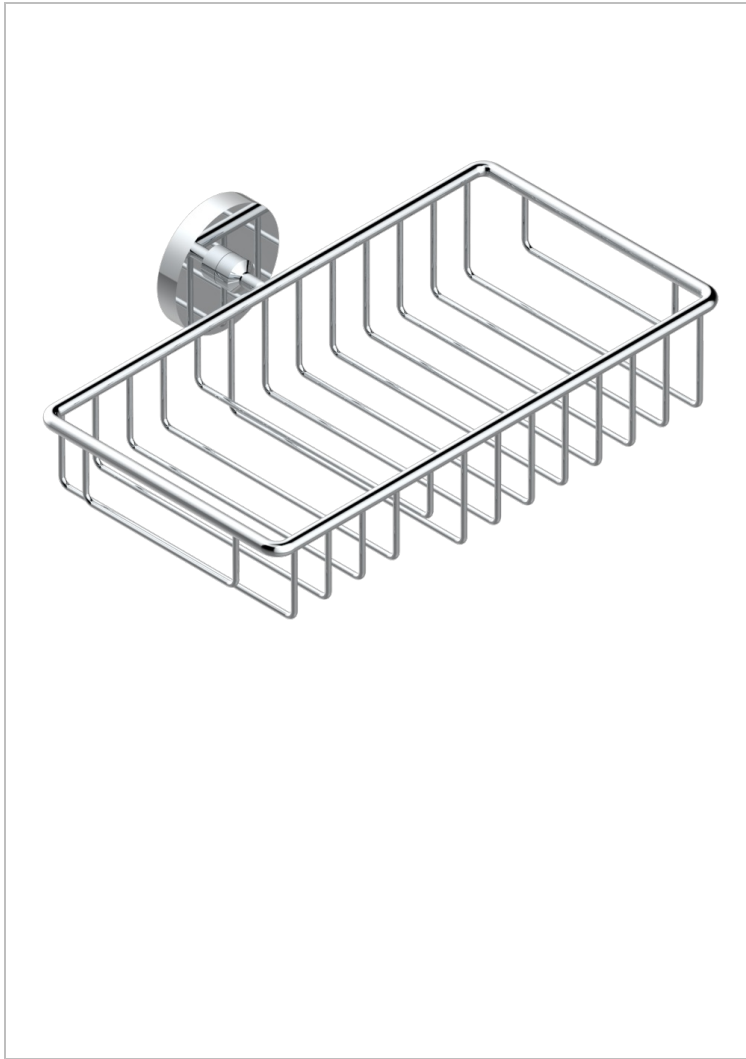

ZOOM.5

U4J-2620

Soap and sponge holder, wall mounted

THG[®]
PARIS

14781

08/01/2024

CHARACTERISTIC

- Zoom.5
- Soap and sponge holder, wall mounted

AVAILABLE FINITIONS

Black ceram - D30
Blush PVD - H62
Brass color PVD - H49
Brown bronze color PVD - F33
Chrome polished - A02
Gold color PVD - H52

Gold mat - F07
Gold polished - F01
Graphite PVD - H64
Light coated bronze - D01
Matt Umber PVD - H67
Matt blush PVD - H60