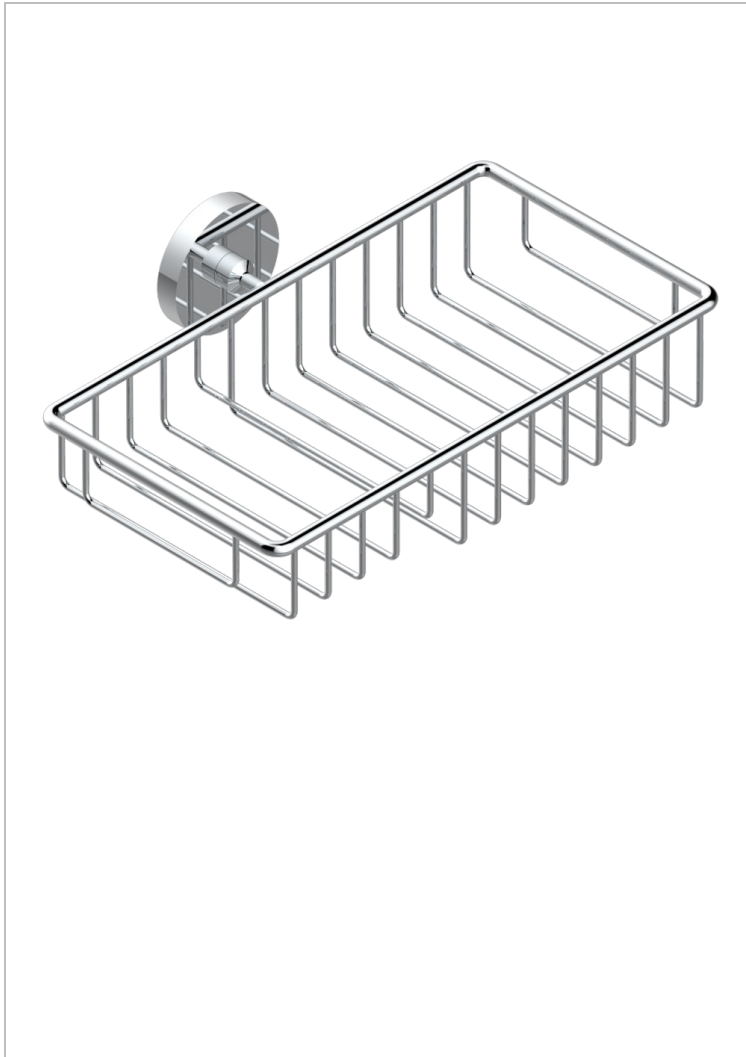

ZOOM.5

U4J-2620

Combined soap and sponge holder with flange, 240 x 130 mm

THG
PARIS

CHARACTERISTIC

- Zoom.5
- Combined soap and sponge holder with flange, 240 x 130 mm

AVAILABLE FINITIONS

Black ceram - D30
Blush PVD - H62
Brass color PVD - H49
Brown bronze color PVD - F33
Gold color PVD - H52
Graphite PVD - H64

Lacquered light bronze - D01
Matt Umber PVD - H67
Matt blush PVD - H60
Matt brass color PVD - H50
Matt brown bronze color PVD - F34
Matt gold - F07

Matt gold color PVD - H53
Matt graphite PVD - H65
Matt nickel (color finish) - C01
Matt nickel color PVD - H56
Nickel color PVD - H55
Polished chrome (color finish) - A02