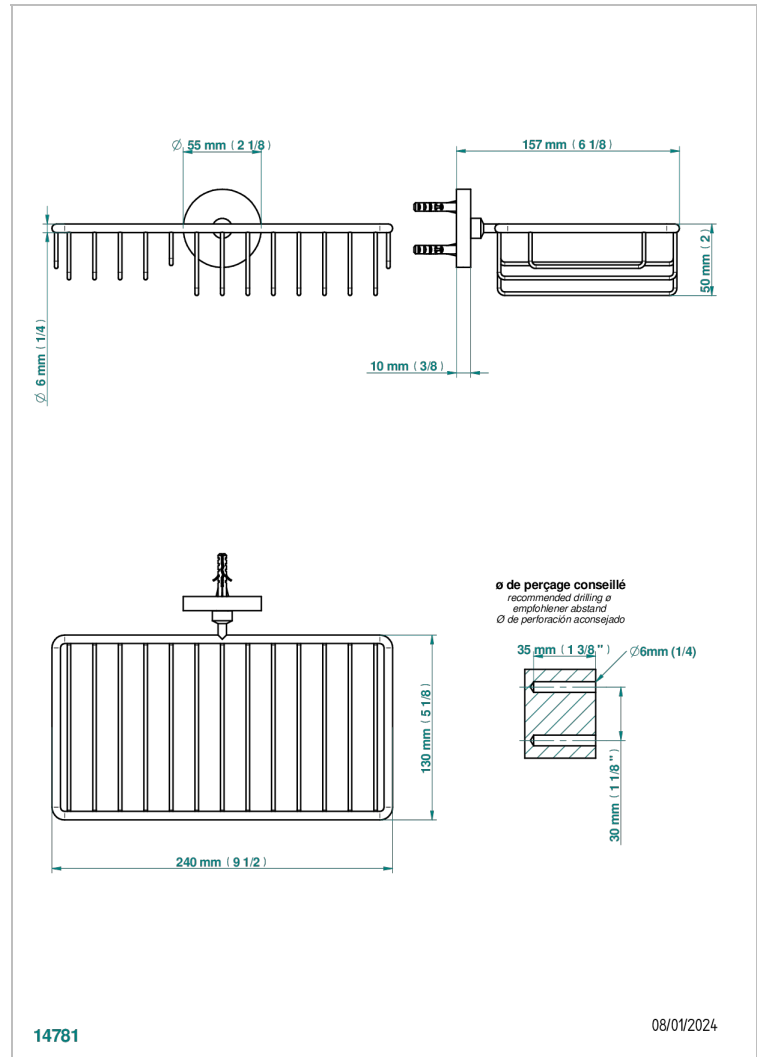

ZOOM.5

U4J-2620

Combined soap and sponge holder with flange, 240 x 130 mm

THG
PARIS

CHARACTERISTIC

- Zoom.5
- Combined soap and sponge holder with flange, 240 x 130 mm

AVAILABLE FINITIONS

Black ceram - D30
Blush PVD - H62
Brass color PVD - H49
Brown bronze color PVD - F33
Gold color PVD - H52
Graphite PVD - H64