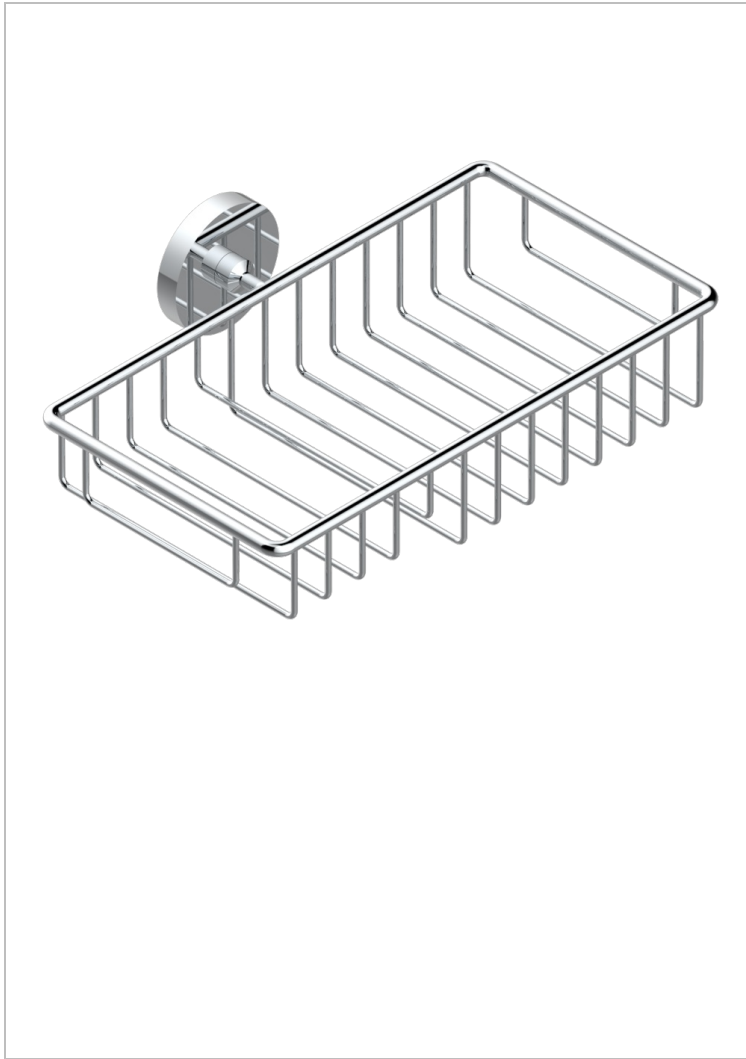

LE 11 WITH LEVER HANDLES

U2B-2620

Soap and sponge holder, wall mounted

THG[®]
PARIS

14781

08/01/2024

CHARACTERISTIC

- Le 11 with lever handles
- Soap and sponge holder, wall mounted

AVAILABLE FINITIONS

Black ceram - D30
Blush PVD - H62
Brass color PVD - H49
Brown bronze color PVD - F33
Chrome polished - A02
Chrome polished / gold polished - G02

Copper antique matt, coated - H07
Gold color PVD - H52
Gold mat - F07
Gold polished - F01
Graphite PVD - H64
Light coated bronze - D01