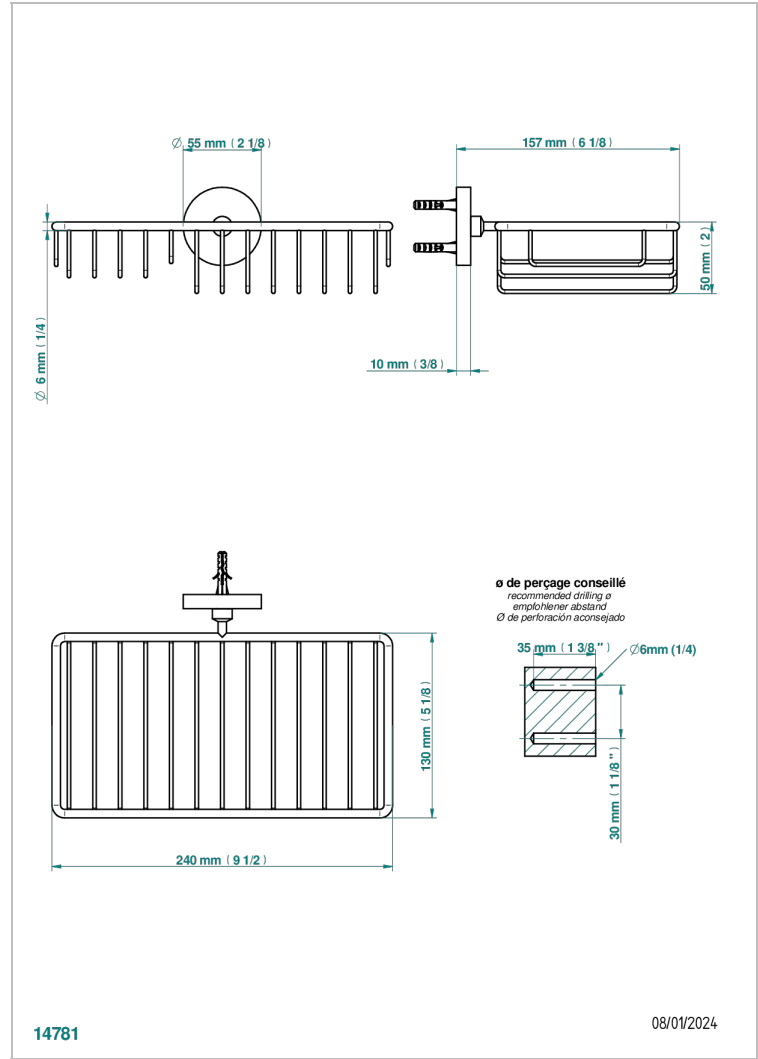

LE 11 WITH LEVER HANDLES

U2B-2620

Soap and sponge holder, wall mounted

THG[®]
PARIS

14781

08/01/2024

CHARACTERISTIC

- Le 11 with lever handles
- Soap and sponge holder, wall mounted