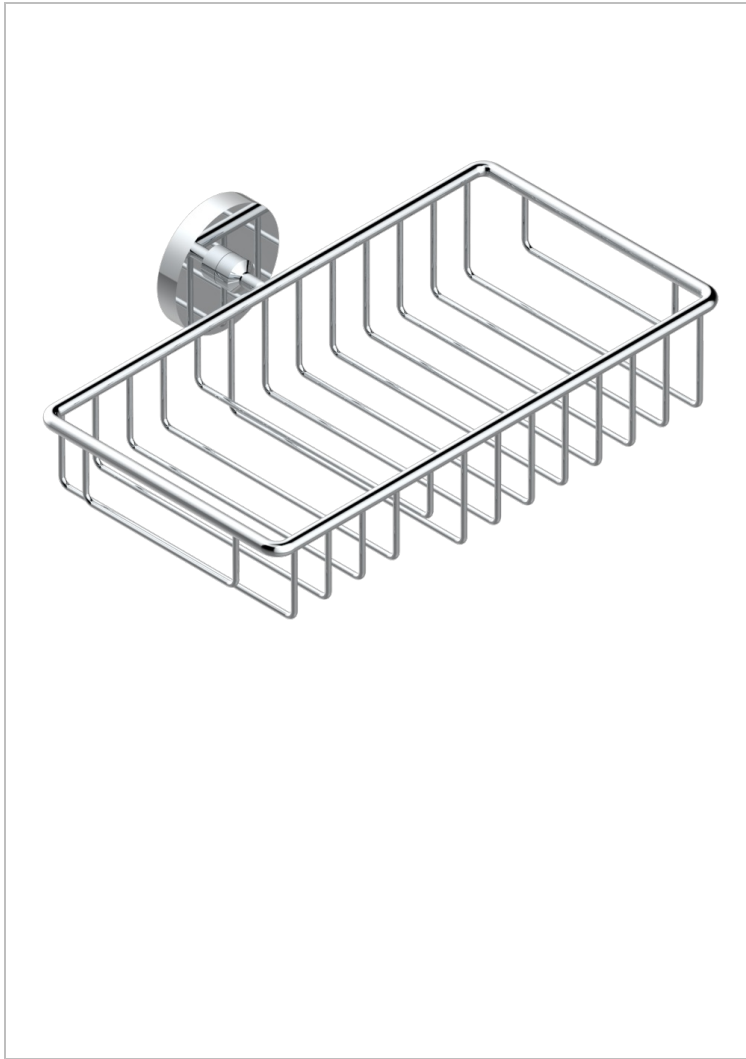

LE 11

U2A-2620

Soap and sponge holder, wall mounted

THG[®]
PARIS

CHARACTERISTIC

- Le 11
- Soap and sponge holder, wall mounted

AVAILABLE FINITIONS

Black ceram - D30
Blush PVD - H62
Brass color PVD - H49
Brown bronze color PVD - F33
Chrome polished - A02
Chrome polished / gold polished - G02

Copper antique matt, coated - H07
Gold color PVD - H52
Gold mat - F07
Gold polished - F01
Graphite PVD - H64
Light coated bronze - D01

Matt Umber PVD - H67
Matt blush PVD - H60
Matt brass color PVD - H50
Matt brown bronze color PVD - F34
Matt chrome (American satin) - C02
Matt gold color PVD - H53