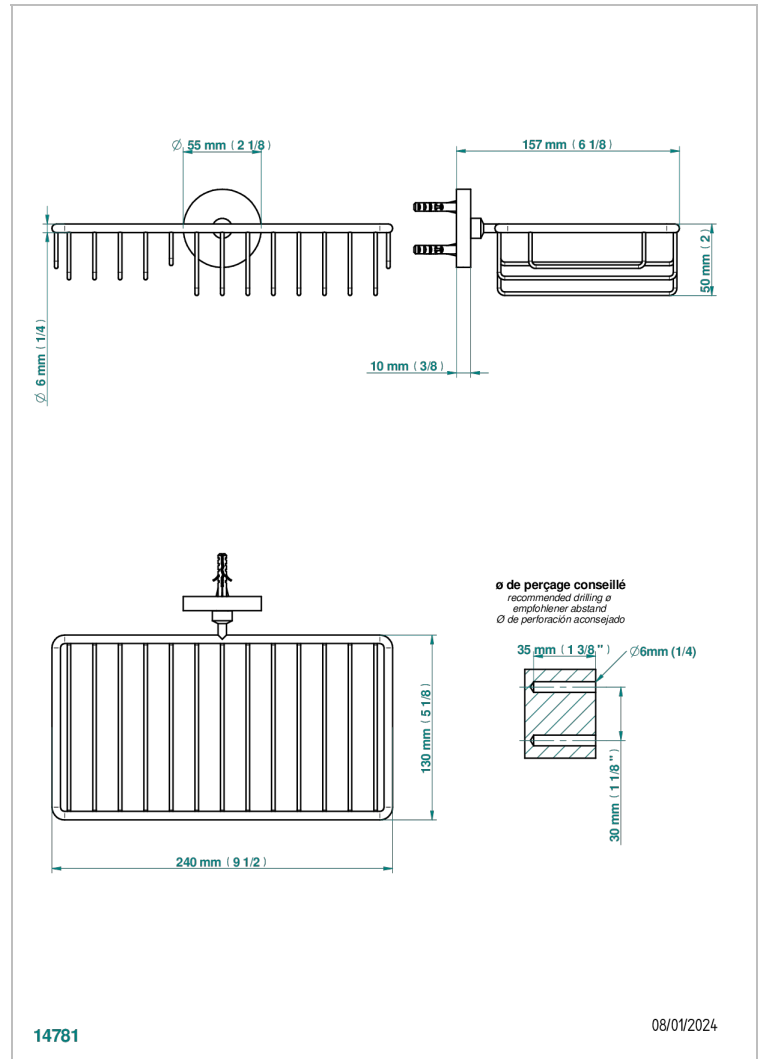

LE 11

U2A-2620

Soap and sponge holder, wall mounted

THG[®]
PARIS

CHARACTERISTIC

- Le 11
- Soap and sponge holder, wall mounted

AVAILABLE FINITIONS

Black ceram - D30
Blush PVD - H62
Brass color PVD - H49
Brown bronze color PVD - F33
Chrome polished - A02
Chrome polished / gold polished - G02