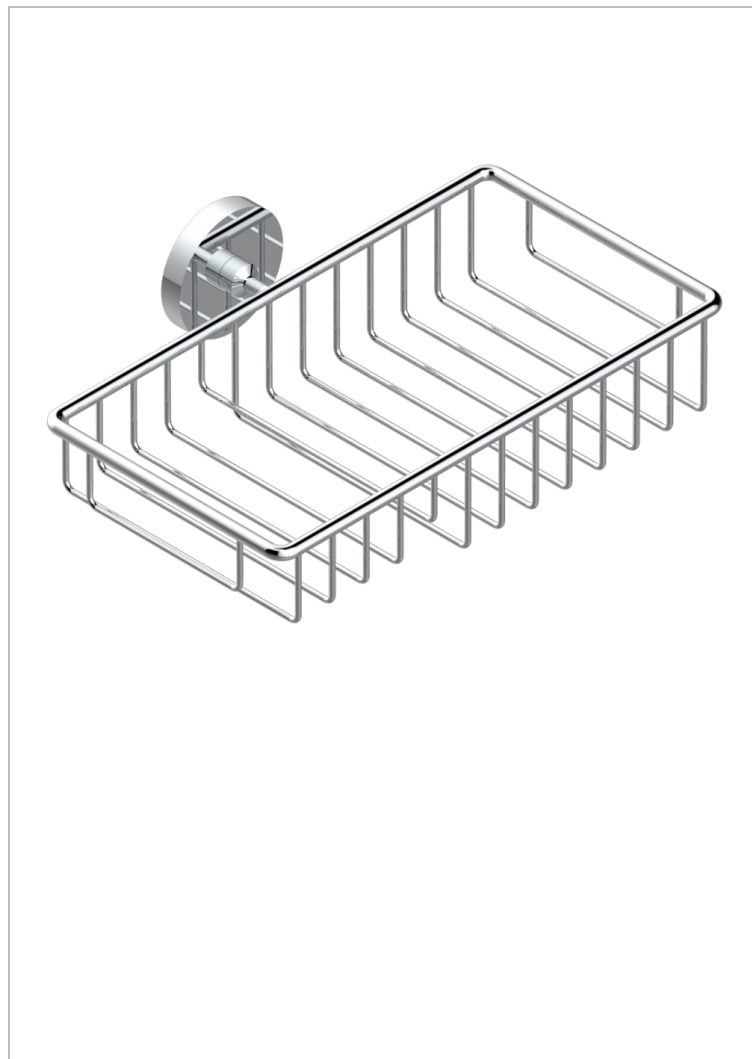

SYSTEM SMOOTH METAL WITH LEVER HANDLES

G9B-2620

Soap and sponge holder, wall mounted

14781

08/01/2024

CHARACTERISTIC

- System Smooth Metal with lever handles
- Soap and sponge holder, wall mounted

AVAILABLE FINITIONS