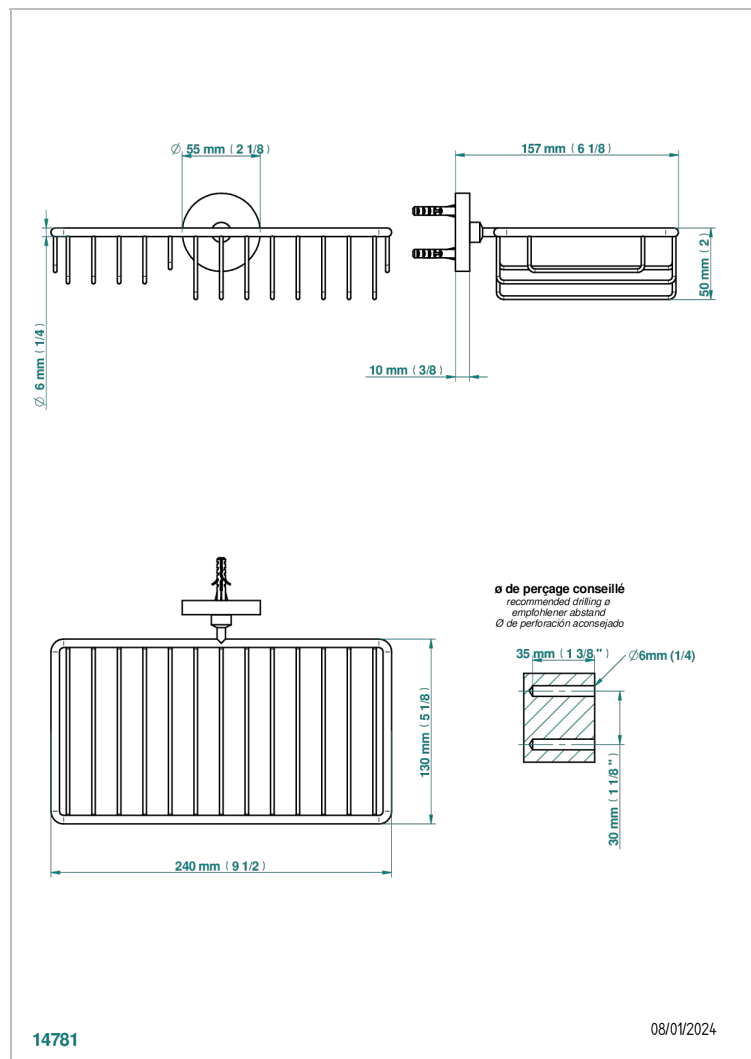

SYSTEM SMOOTH METAL WITH LEVER HANDLES

G9B-2620

Soap and sponge holder, wall mounted

14781

08/01/2024

CHARACTERISTIC

- System Smooth Metal with lever handles
- Soap and sponge holder, wall mounted

AVAILABLE FINITIONS