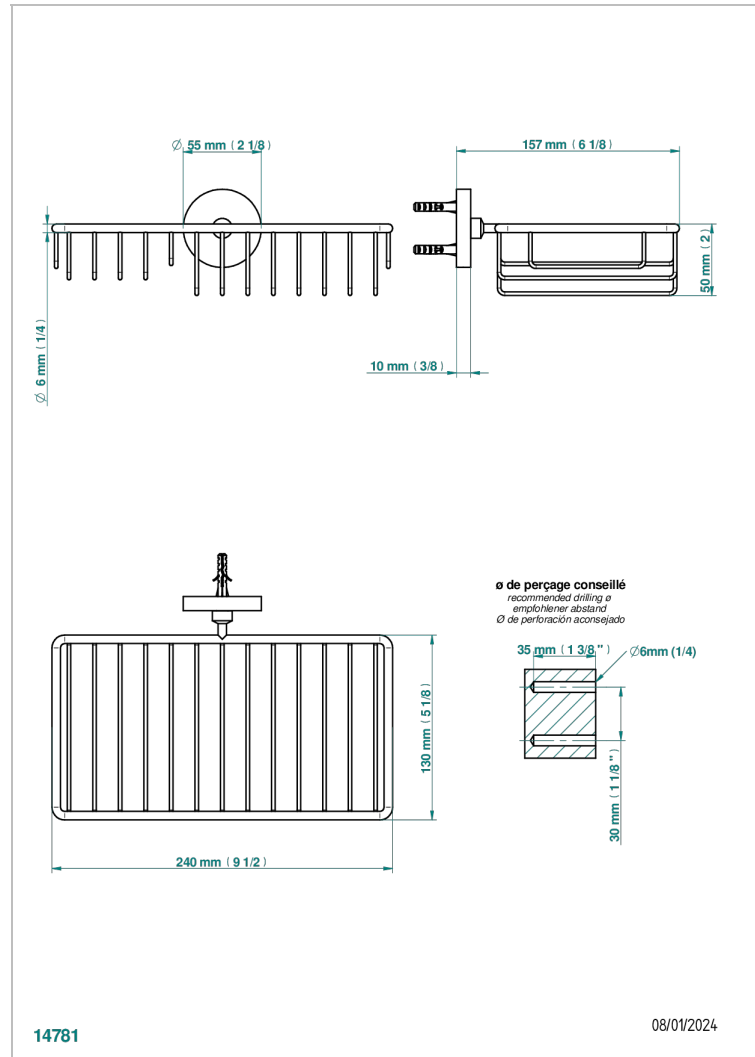

SYSTEM SMOOTH METAL WITH LEVER

G9B-2620

Combined soap and sponge holder with flange, 240 x 130 mm

CHARACTERISTIC

- System Smooth Metal with lever
- Combined soap and sponge holder with flange, 240 x 130 mm