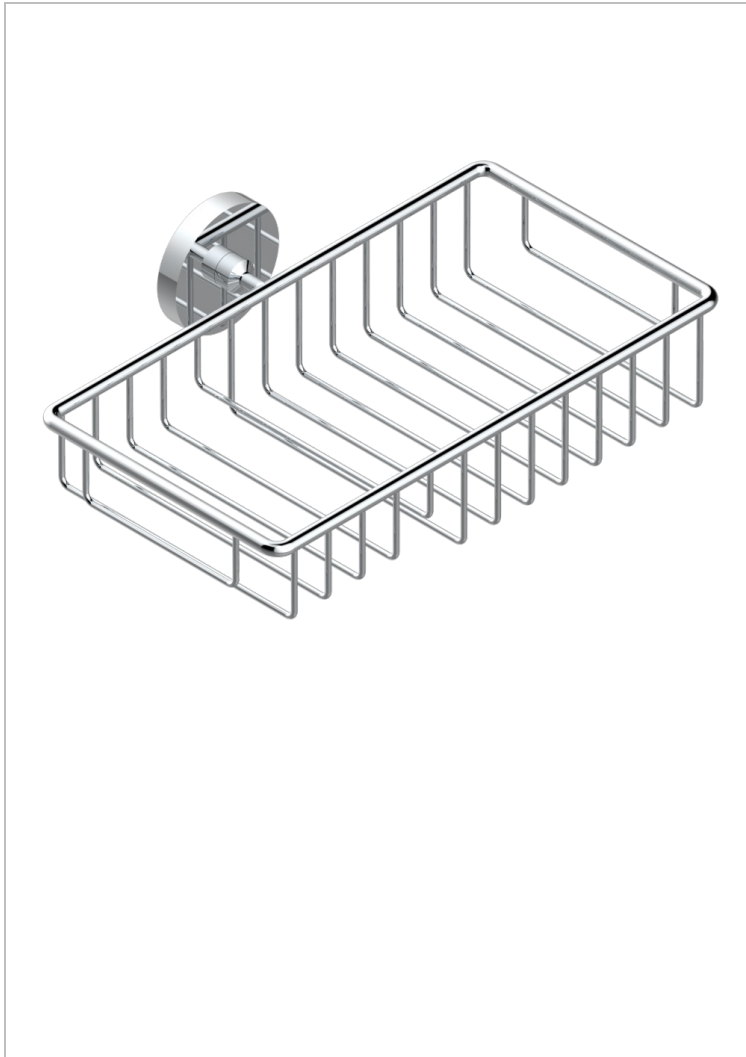

SYSTEM SMOOTH METAL WITH LEVER

G9B-2620

Combined soap and sponge holder with flange, 240 x 130 mm

CHARACTERISTIC

- System Smooth Metal with lever
- Combined soap and sponge holder with flange, 240 x 130 mm

AVAILABLE FINITIONS

Antique nickel - H28
Black ceram - D30
Blush PVD - H62
Brass color PVD - H49
Brown bronze color PVD - F33
Gold color PVD - H52

Graphite PVD - H64
Lacquered light bronze - D01
Matt Umber PVD - H67
Matt blush PVD - H60
Matt brass color PVD - H50
Matt brown bronze color PVD - F34