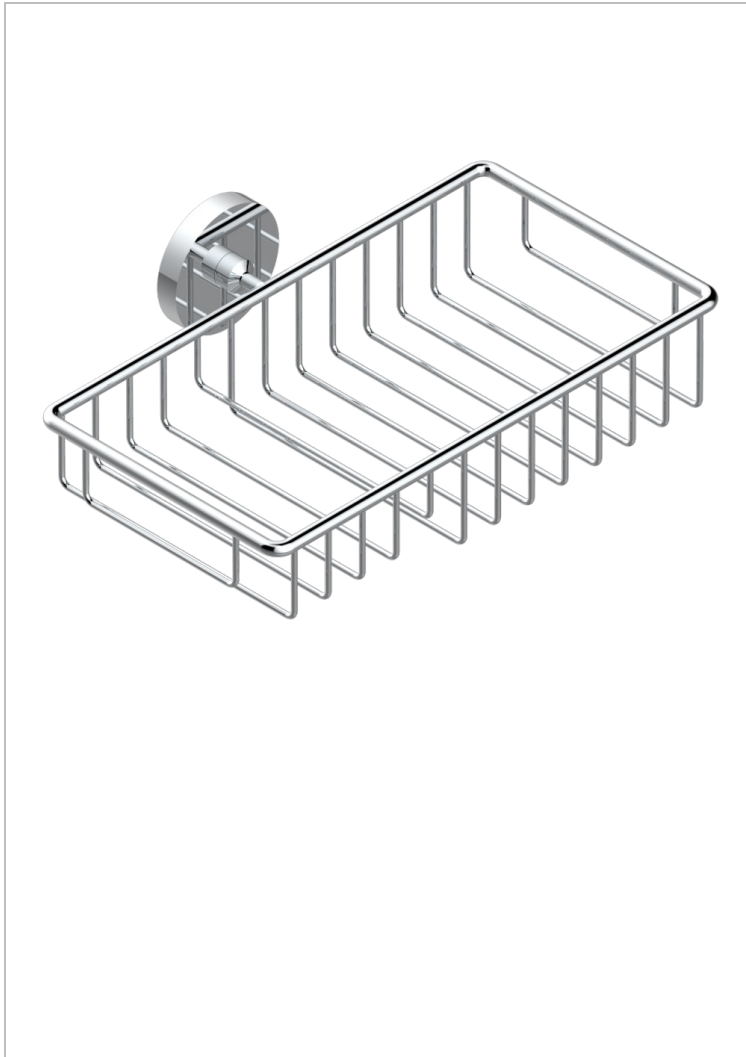

# SYSTEM SMOOTH METAL

G9A-2620

Soap and sponge holder, wall mounted

THG<sup>®</sup>  
PARIS

## CHARACTERISTIC

- System Smooth Metal
- Soap and sponge holder, wall mounted