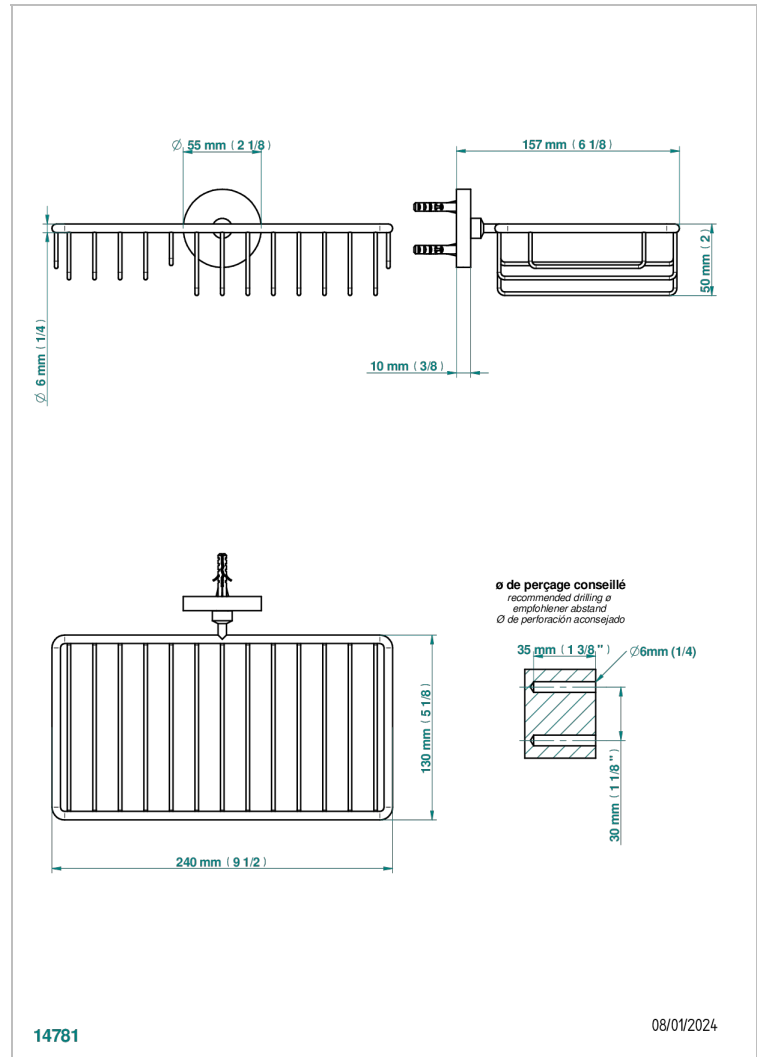

# SYSTEM SMOOTH METAL

G9A-2620

Soap and sponge holder, wall mounted

THG<sup>®</sup>  
PARIS

## CHARACTERISTIC

- System Smooth Metal
- Soap and sponge holder, wall mounted