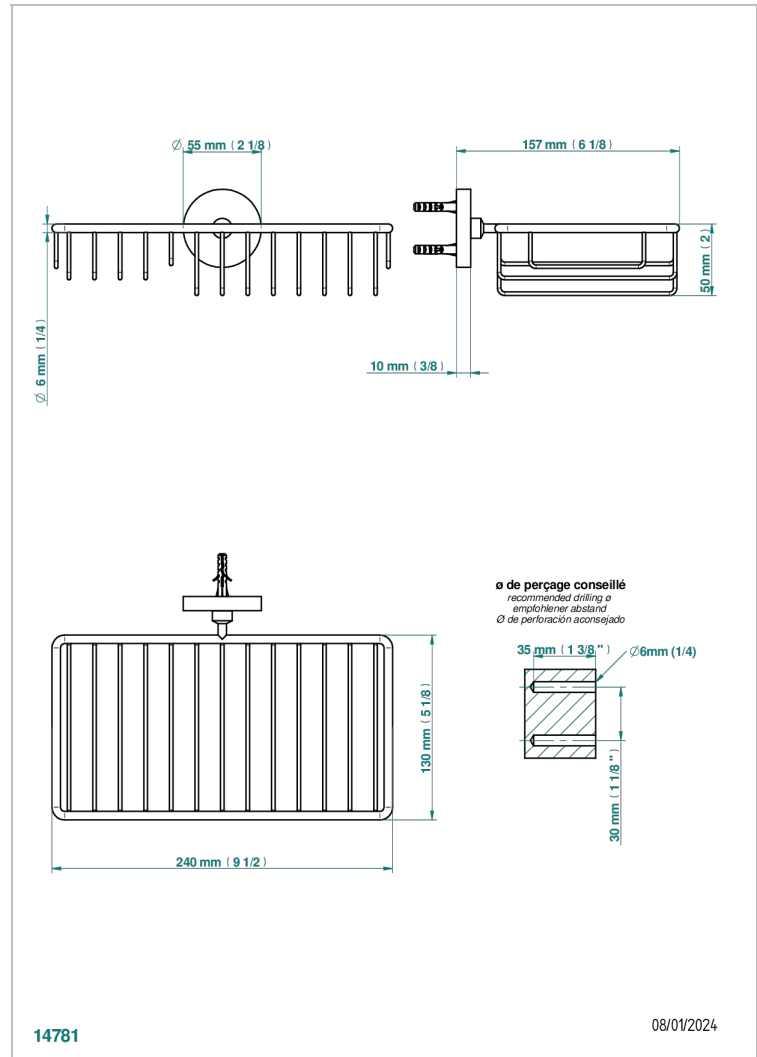

# BONDI WITH LEVER HANDLES

G7G-2620

Soap and sponge holder, wall mounted

THG<sup>®</sup>  
PARIS

## CHARACTERISTIC

- Bondi with lever handles
- Soap and sponge holder, wall mounted