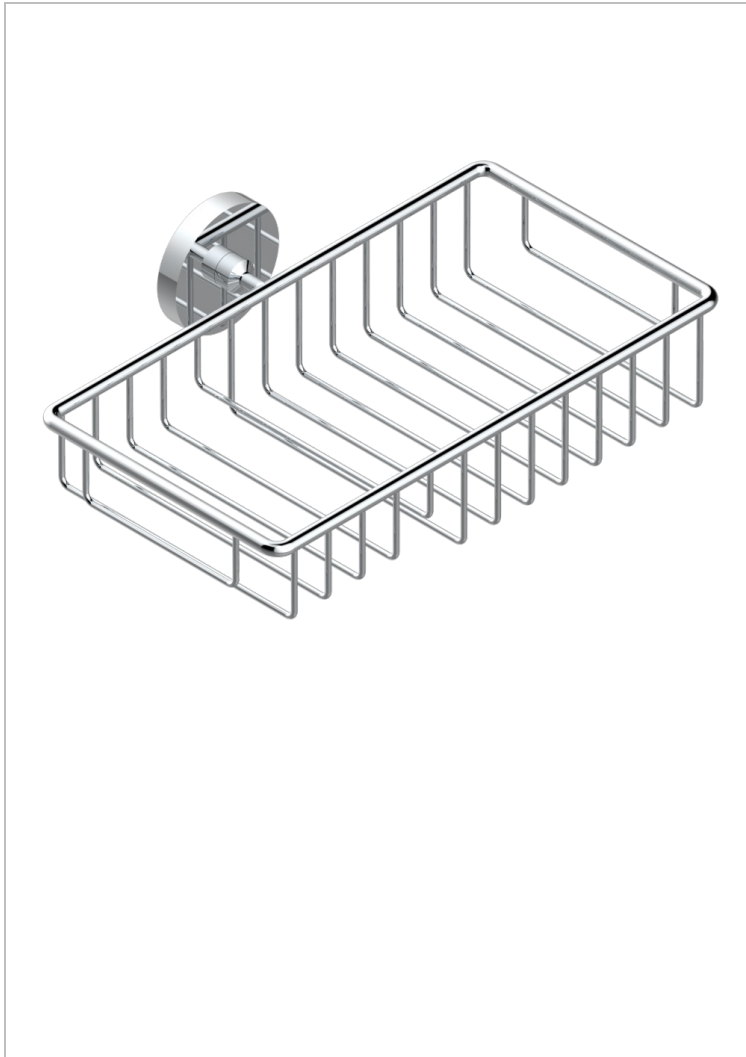

# BONDI WITH LEVER HANDLES

G7G-2620

Soap and sponge holder, wall mounted

THG<sup>®</sup>  
PARIS

## CHARACTERISTIC

- Bondi with lever handles
- Soap and sponge holder, wall mounted