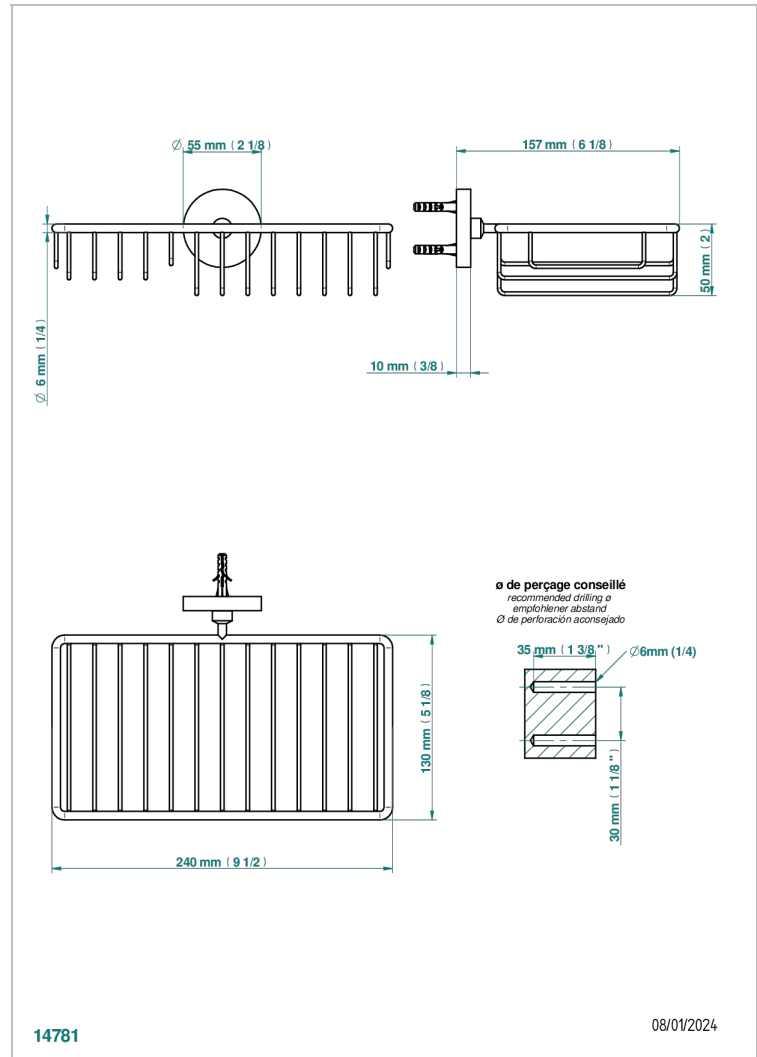

# BONDI WITH LEVER

G7G-2620

Combined soap and sponge holder with flange, 240 x 130 mm

THG<sup>®</sup>  
PARIS

## CHARACTERISTIC

- Bondi with lever
- Combined soap and sponge holder with flange, 240 x 130 mm