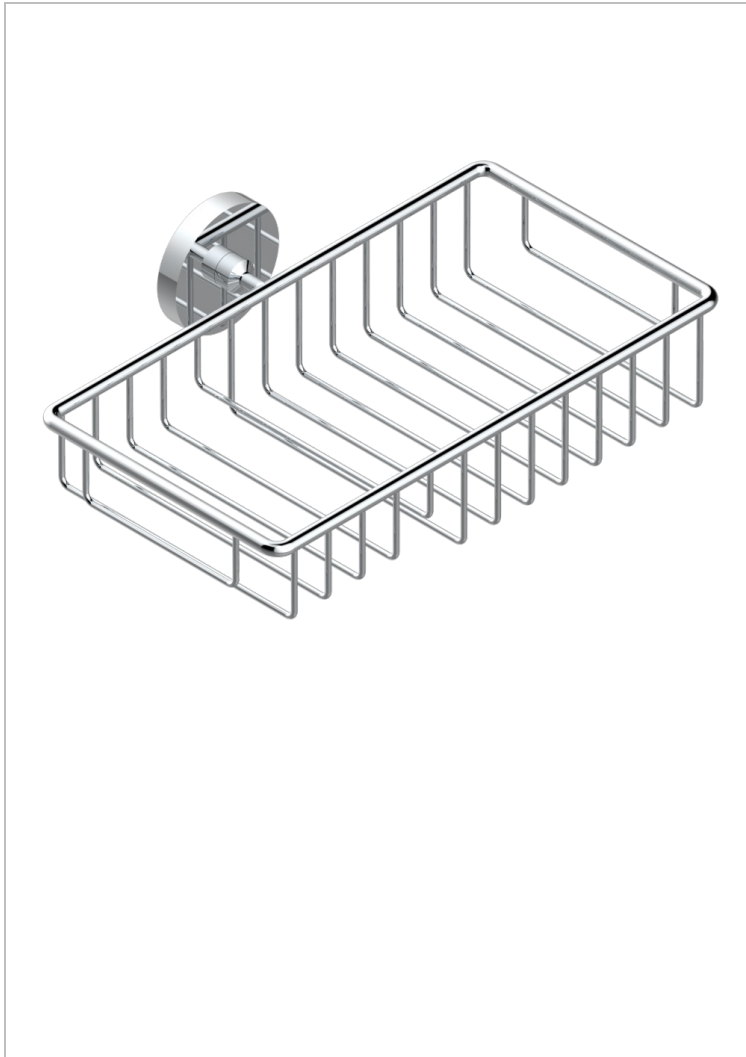

# BONDI WITH LEVER

G7G-2620

Combined soap and sponge holder with flange, 240 x 130 mm

THG<sup>®</sup>  
PARIS

## CHARACTERISTIC

- Bondi with lever
- Combined soap and sponge holder with flange, 240 x 130 mm