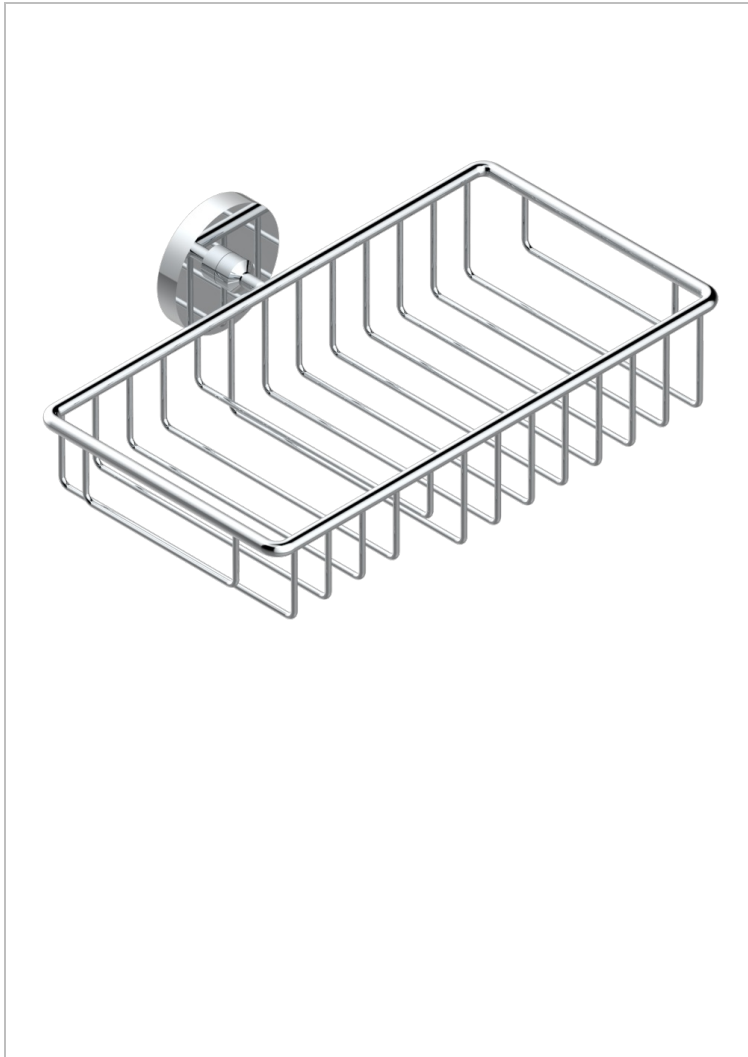

# METAMORPHOSE WHITE CERAMIC

G6E-2620

Soap and sponge holder, wall mounted

THG<sup>®</sup>  
PARIS

## CHARACTERISTIC

- Métamorphose White Ceramic
- Soap and sponge holder, wall mounted