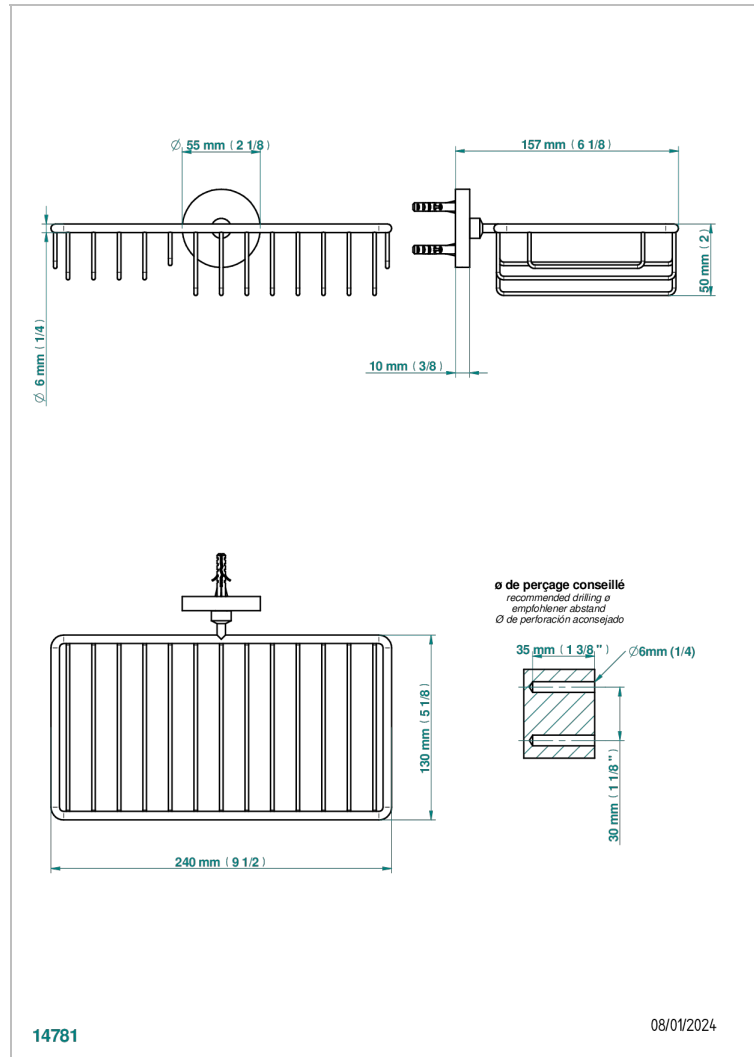

# METAMORPHOSE WHITE CERAMIC

G6E-2620

Soap and sponge holder, wall mounted

THG<sup>®</sup>  
PARIS

## CHARACTERISTIC

- Métamorphose White Ceramic
- Soap and sponge holder, wall mounted