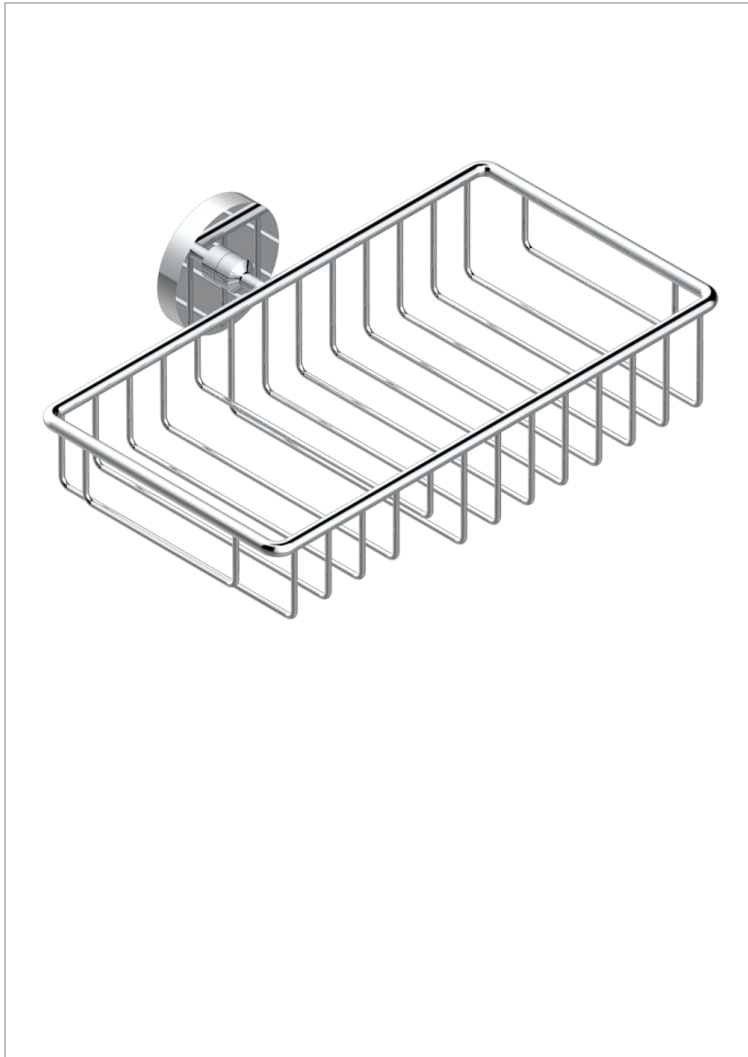

METAMORPHOSE WHITE CERAMIC

G6E-2620

Combined soap and sponge holder with flange, 240 x 130 mm

CHARACTERISTIC

- Métamorphose White Ceramic
- Combined soap and sponge holder with flange, 240 x 130 mm

AVAILABLE FINITIONS

Antique nickel - H28
Black ceramic - D30
Blush PVD - H62
Brass color PVD - H49
Brown bronze color PVD - F33
Gold color PVD - H52

Graphite PVD - H64
Lacquered light bronze - D01
Matt Umber PVD - H67
Matt blush PVD - H60
Matt brass color PVD - H50
Matt brown bronze color PVD - F34