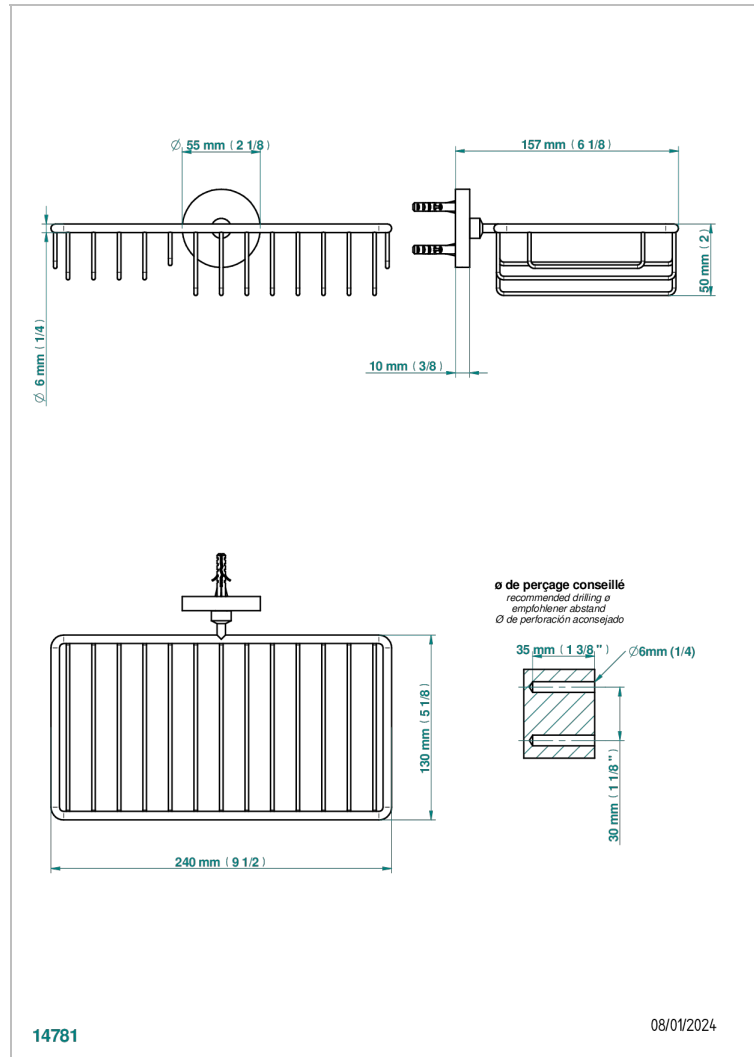

METAMORPHOSE WHITE CERAMIC

G6E-2620

Combined soap and sponge holder with flange, 240 x 130 mm

CHARACTERISTIC

- Métamorphose White Ceramic
- Combined soap and sponge holder with flange, 240 x 130 mm

AVAILABLE FINITIONS