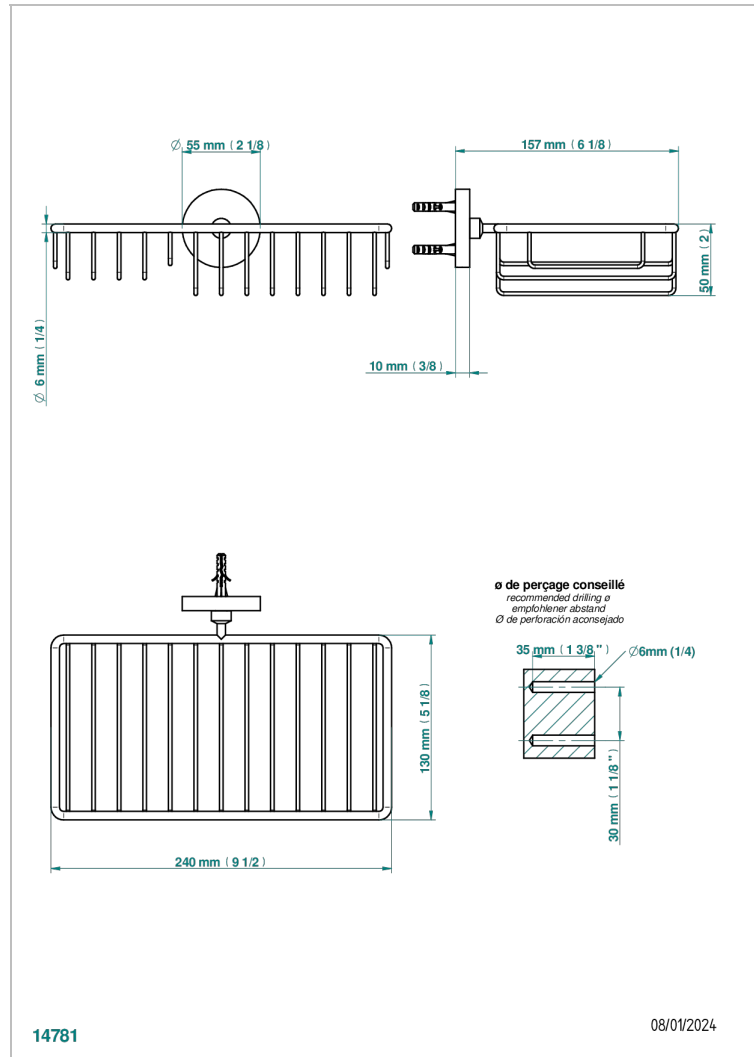

METAMORPHOSE BLACK CERAMIC

G6D-2620

Soap and sponge holder, wall mounted

THG[®]
PARIS

14781

08/01/2024

CHARACTERISTIC

- Métamorphose Black Ceramic
- Soap and sponge holder, wall mounted