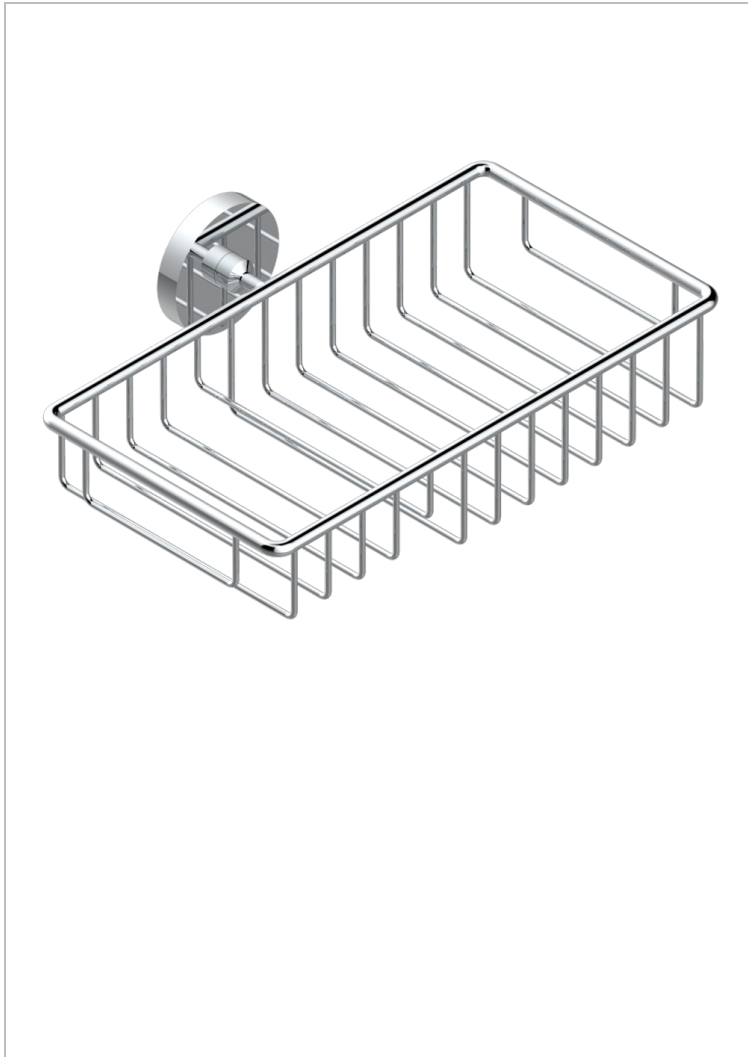

METAMORPHOSE BLACK CERAMIC

G6D-2620

Soap and sponge holder, wall mounted

THG[®]
PARIS

14781

08/01/2024

CHARACTERISTIC

- Métamorphose Black Ceramic
- Soap and sponge holder, wall mounted