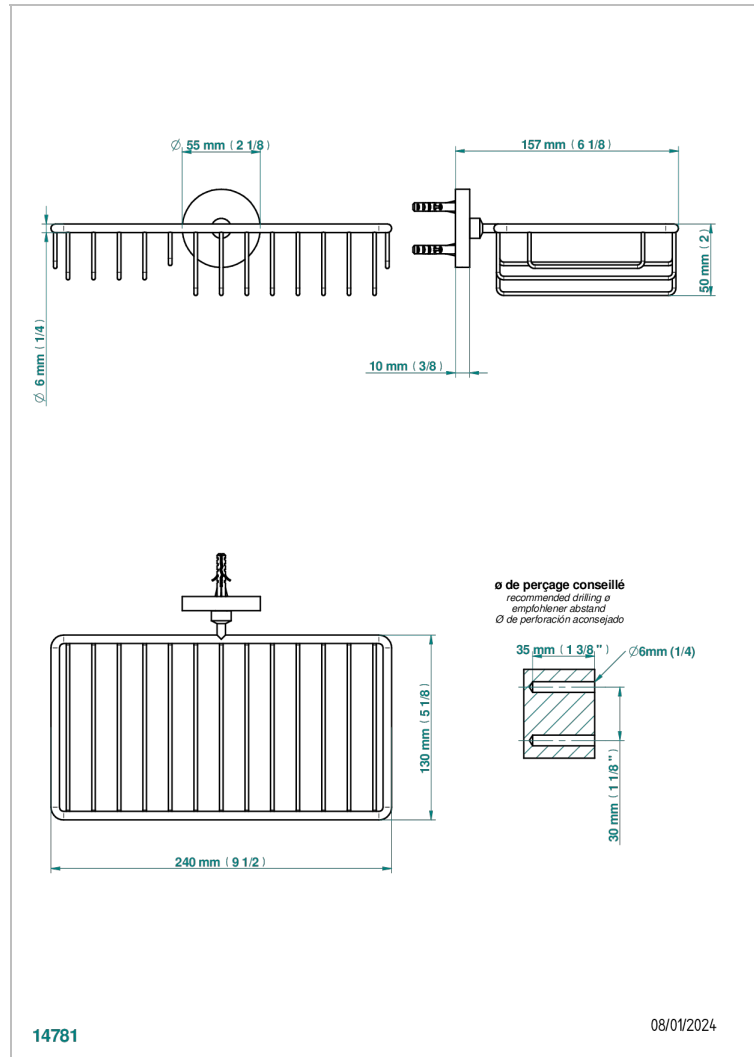

METAMORPHOSE BLACK CERAMIC

G6D-2620

Combined soap and sponge holder with flange, 240 x 130 mm

14781

08/01/2024

CHARACTERISTIC

- Métamorphose Black Ceramic
- Combined soap and sponge holder with flange, 240 x 130 mm