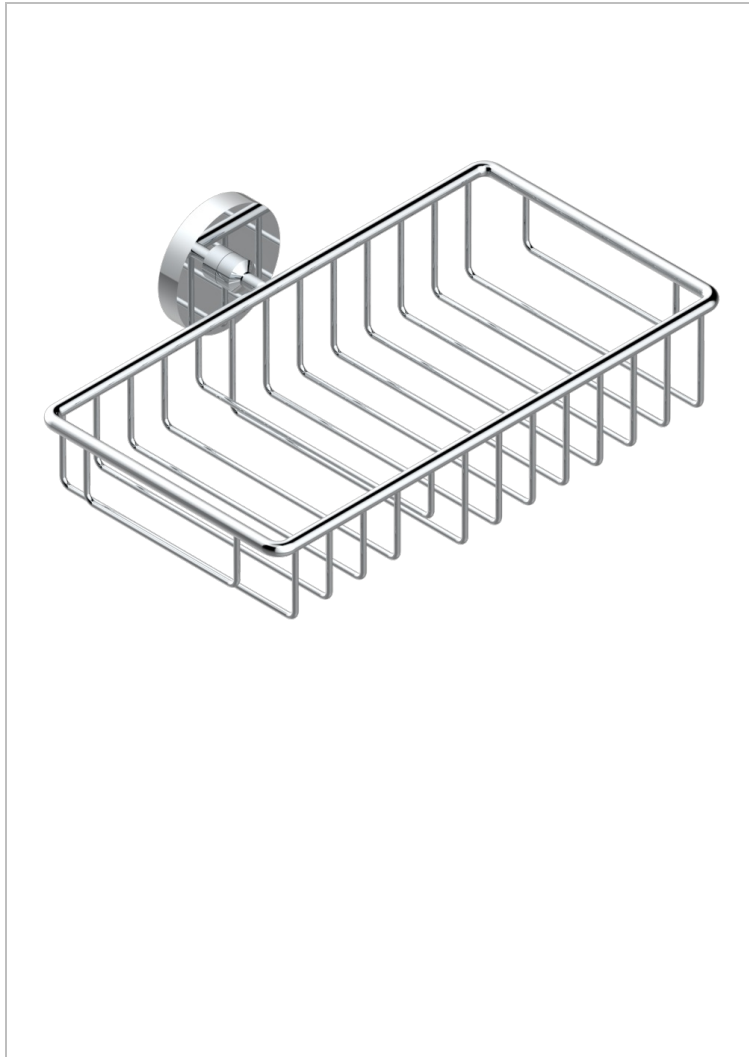

METAMORPHOSE BLACK CERAMIC

G6D-2620

Combined soap and sponge holder with flange, 240 x 130 mm

14781

08/01/2024

CHARACTERISTIC

- Métamorphose Black Ceramic
- Combined soap and sponge holder with flange, 240 x 130 mm

AVAILABLE FINITIONS

Antique nickel - H28
Black ceram - D30
Blush PVD - H62
Brass color PVD - H49
Brown bronze color PVD - F33
Gold color PVD - H52

Graphite PVD - H64
Lacquered light bronze - D01
Matt Umber PVD - H67
Matt blush PVD - H60
Matt brass color PVD - H50
Matt brown bronze color PVD - F34