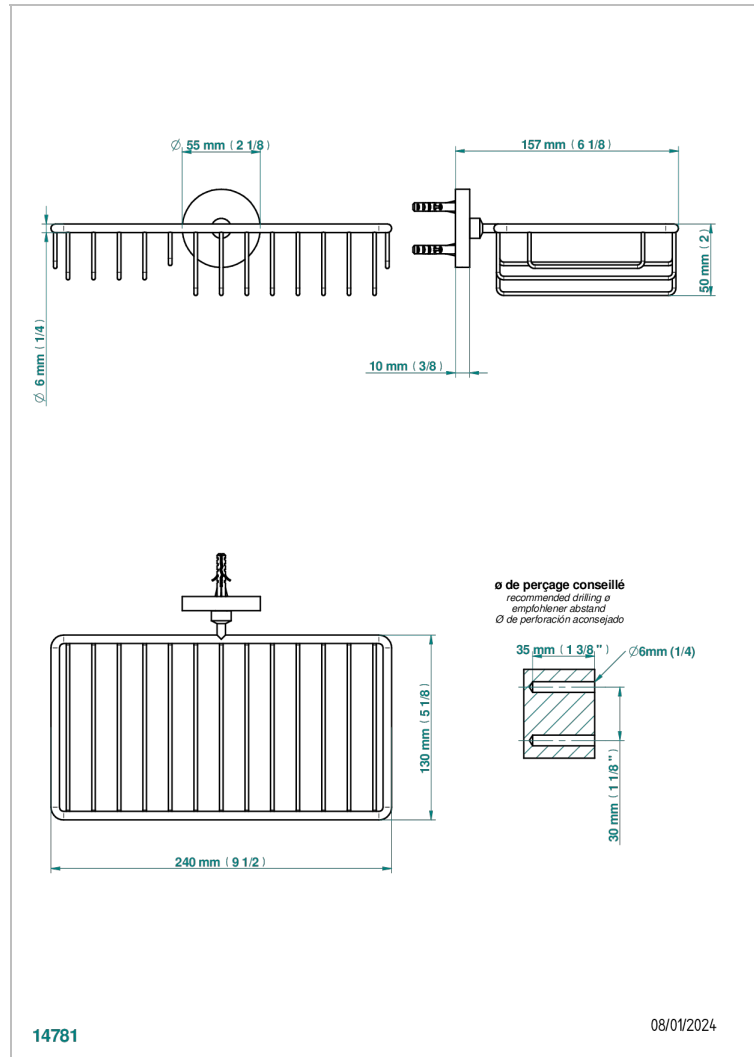

# METAMORPHOSE BLACK CERAMIC

G6D-2620

Combined soap and sponge holder with flange, 240 x 130 mm

14781

08/01/2024

## CHARACTERISTIC

- Métamorphose Black Ceramic
- Combined soap and sponge holder with flange, 240 x 130 mm