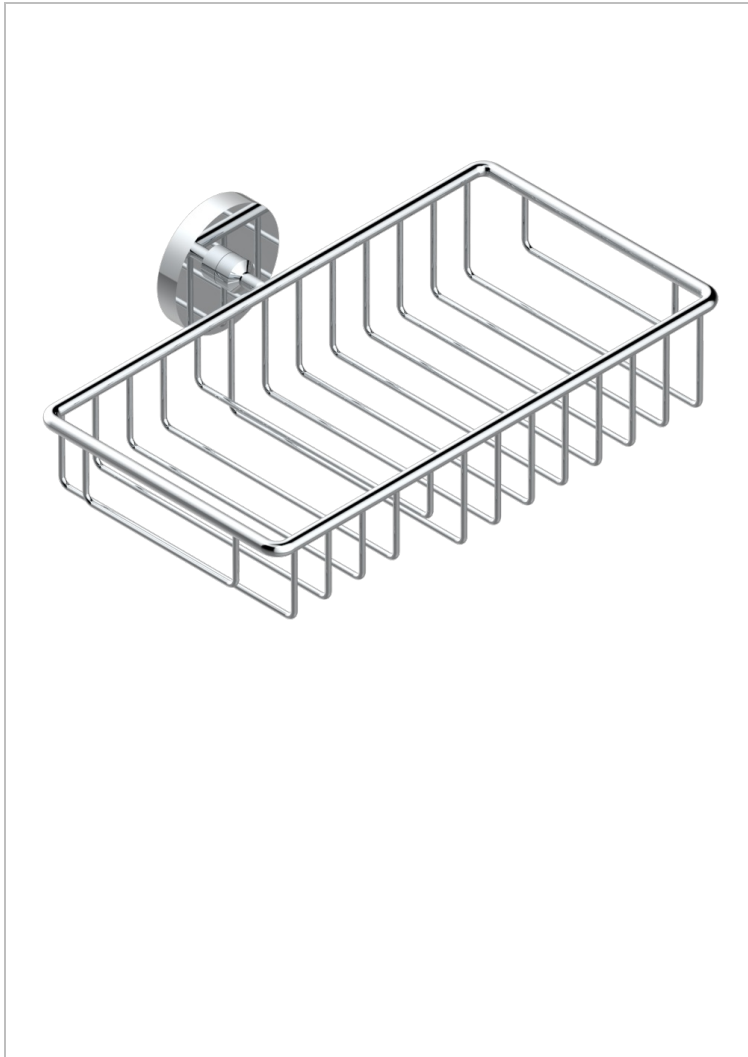

# METAMORPHOSE BLACK CERAMIC

G6D-2620

Combined soap and sponge holder with flange, 240 x 130 mm

14781

08/01/2024

## CHARACTERISTIC

- Métamorphose Black Ceramic
- Combined soap and sponge holder with flange, 240 x 130 mm