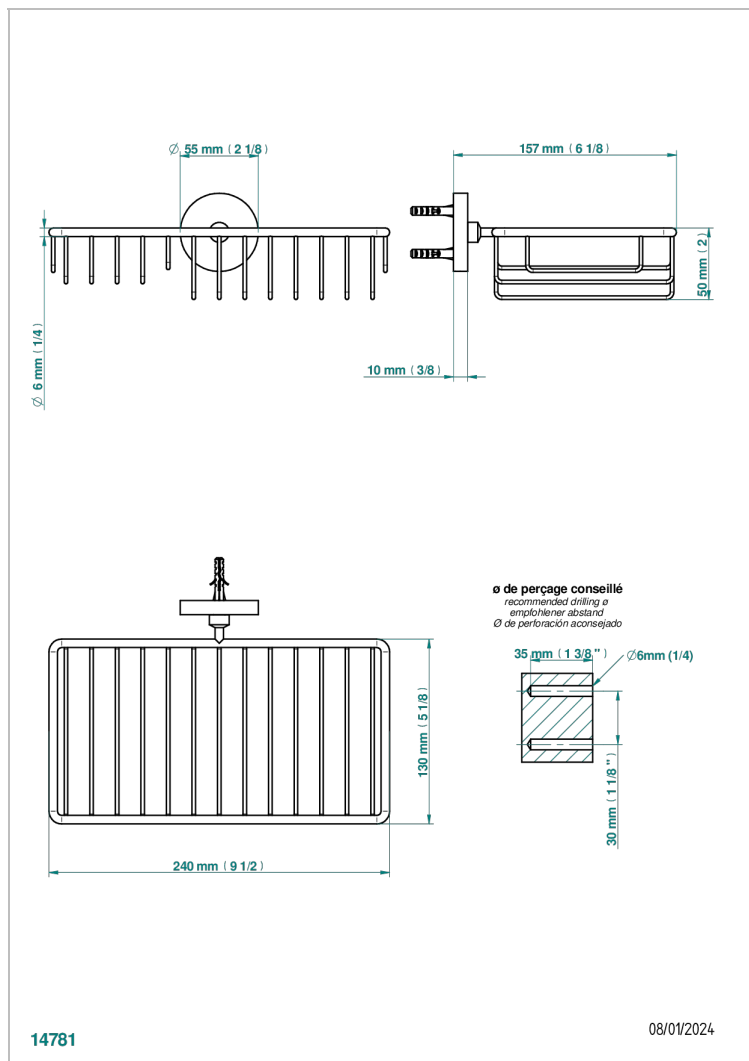

METAMORPHOSE CARBON

G6C-2620

Soap and sponge holder, wall mounted

THG[®]
PARIS

CHARACTERISTIC

- Métamorphose Carbon
- Soap and sponge holder, wall mounted

AVAILABLE FINITIONS

Black ceram - D30