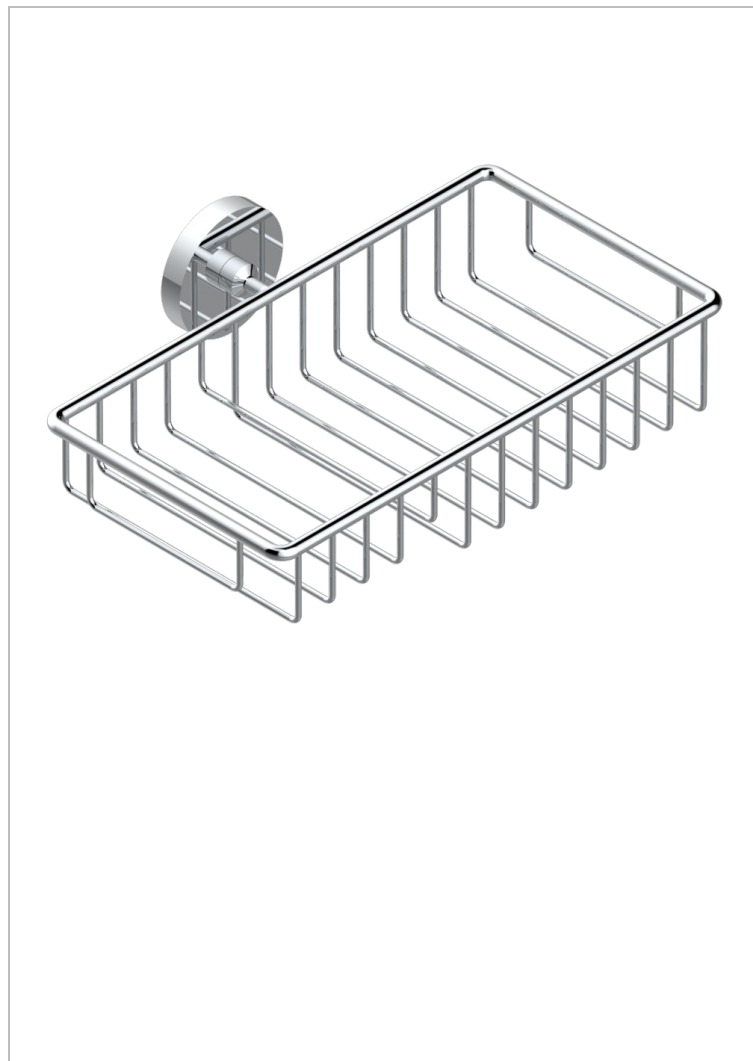

METAMORPHOSE CARBON

G6C-2620

Soap and sponge holder, wall mounted

THG[®]
PARIS

CHARACTERISTIC

- Métamorphose Carbon
- Soap and sponge holder, wall mounted

AVAILABLE FINITIONS

Black ceram - D30