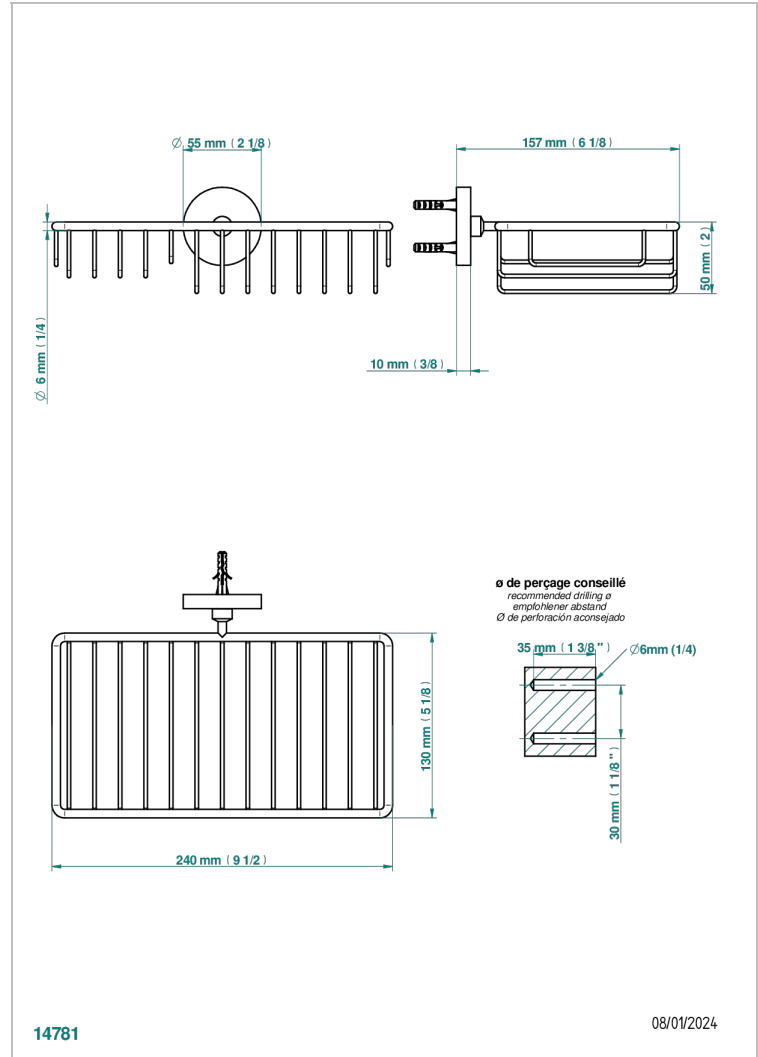

# METAMORPHOSE CARBON

G6C-2620

Combined soap and sponge holder with flange, 240 x 130 mm

THG<sup>®</sup>  
PARIS

## CHARACTERISTIC

- Métamorphose Carbon
- Combined soap and sponge holder with flange, 240 x 130 mm