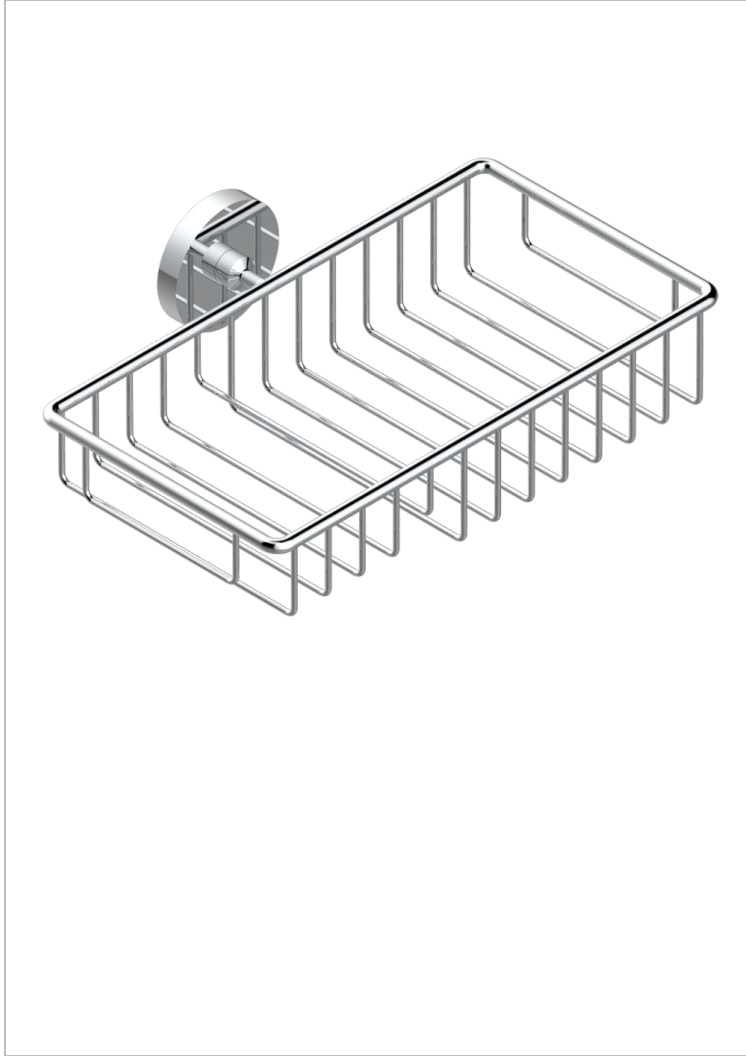

# METAMORPHOSE CARBON

G6C-2620

Combined soap and sponge holder with flange, 240 x 130 mm

THG<sup>®</sup>  
PARIS

## CHARACTERISTIC

- Métamorphose Carbon
- Combined soap and sponge holder with flange, 240 x 130 mm

## AVAILABLE FINITIONS

Antique nickel - H28  
Black ceram - D30  
Blush PVD - H62  
Brass color PVD - H49  
Brown bronze color PVD - F33  
Gold color PVD - H52

Graphite PVD - H64  
Lacquered light bronze - D01  
Matt Umber PVD - H67  
Matt blush PVD - H60  
Matt brass color PVD - H50  
Matt brown bronze color PVD - F34