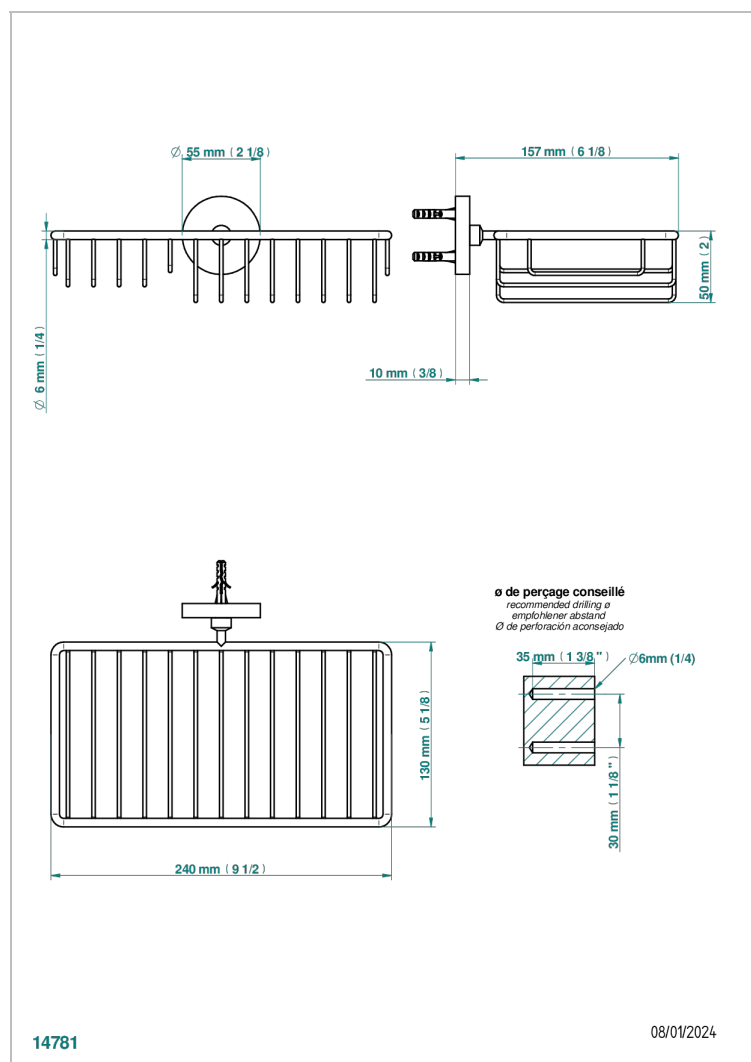

METAMORPHOSE WITH LEVER HANDLES

G6B-2620

Soap and sponge holder, wall mounted

14781

08/01/2024

CHARACTERISTIC

- Métamorphose with lever handles
- Soap and sponge holder, wall mounted

AVAILABLE FINITIONS