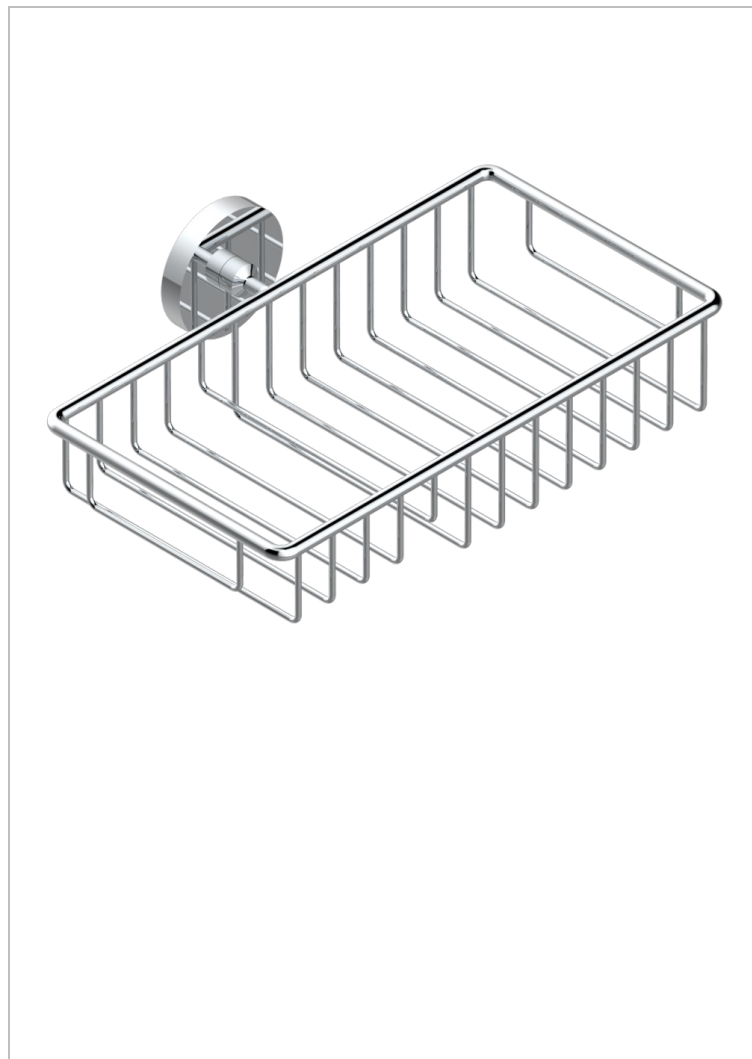

METAMORPHOSE WITH LEVER HANDLES

G6B-2620

Soap and sponge holder, wall mounted

14781

08/01/2024

CHARACTERISTIC

- Métamorphose with lever handles
- Soap and sponge holder, wall mounted

AVAILABLE FINITIONS