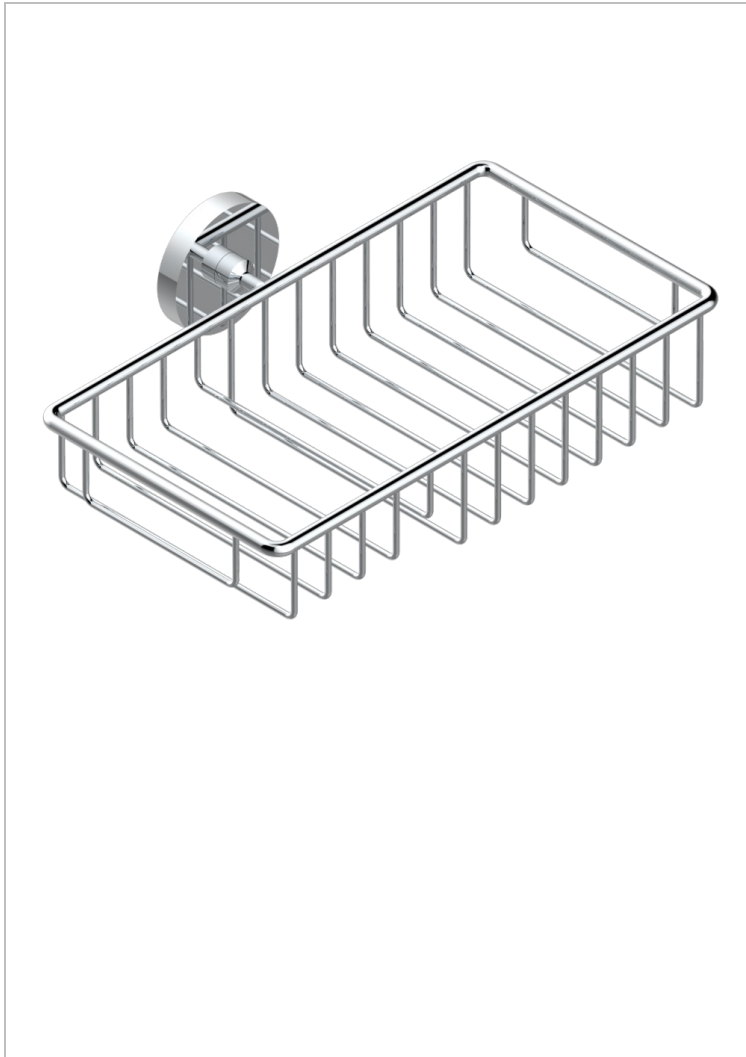

METAMORPHOSE WITH LEVER

G6B-2620

Combined soap and sponge holder with flange, 240 x 130 mm

THG[®]
PARIS

CHARACTERISTIC

- Métamorphose with lever
- Combined soap and sponge holder with flange, 240 x 130 mm

AVAILABLE FINITIONS

Antique nickel - H28
Black ceram - D30
Blush PVD - H62
Brass color PVD - H49
Brown bronze color PVD - F33
Gold color PVD - H52

Graphite PVD - H64
Lacquered light bronze - D01
Matt Umber PVD - H67
Matt blush PVD - H60
Matt brass color PVD - H50
Matt brown bronze color PVD - F34