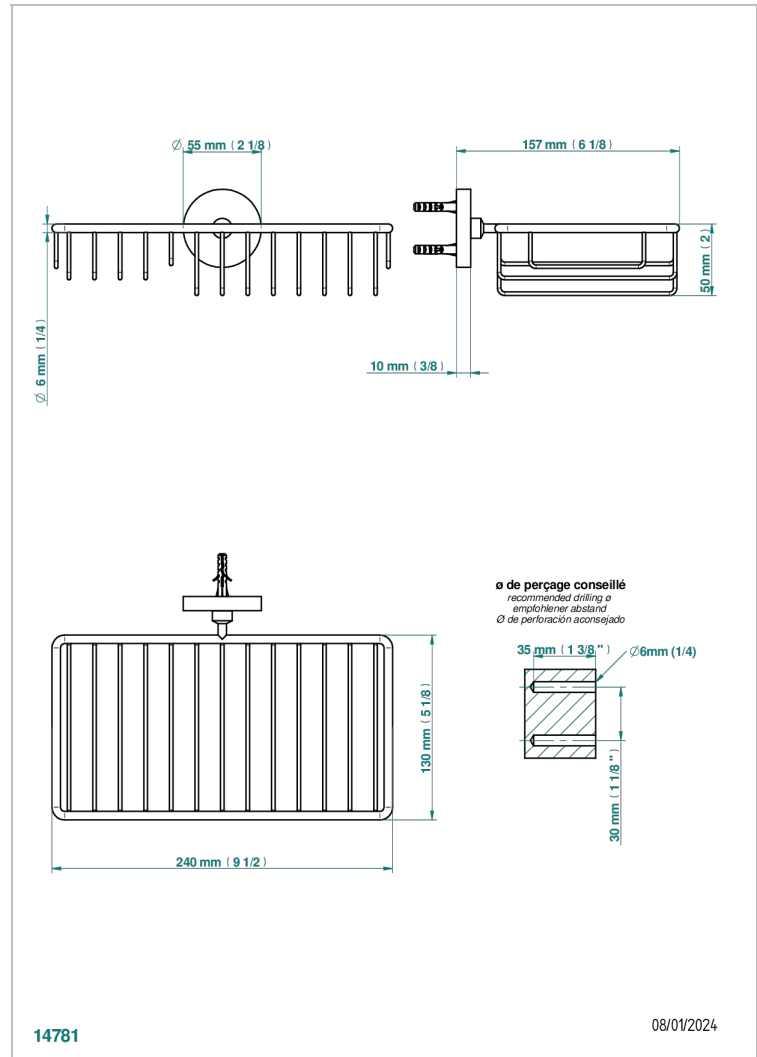

METAMORPHOSE WITH LEVER

G6B-2620

Combined soap and sponge holder with flange, 240 x 130 mm

THG[®]
PARIS

CHARACTERISTIC

- Métamorphose with lever
- Combined soap and sponge holder with flange, 240 x 130 mm

AVAILABLE FINITIONS