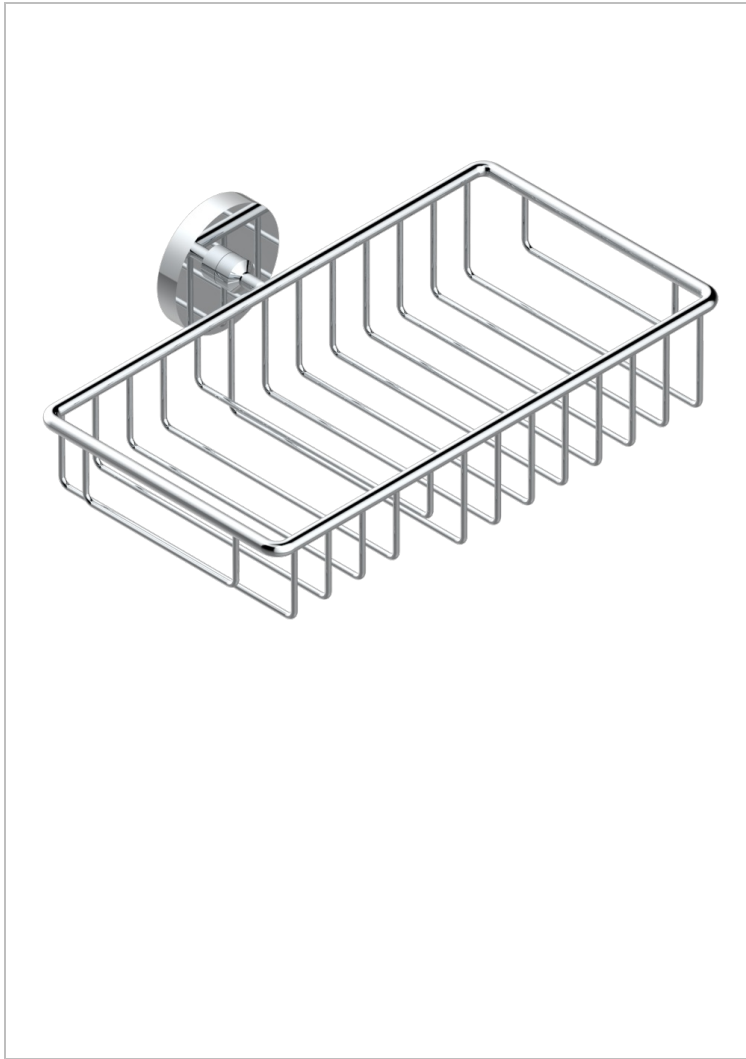

METAMORPHOSE WITH LEVER

G6B-2620

Combined soap and sponge holder with flange, 240 x 130 mm

THG[®]
PARIS

CHARACTERISTIC

- Métamorphose with lever
- Combined soap and sponge holder with flange, 240 x 130 mm

AVAILABLE FINITIONS

Antique nickel - H28
Black ceram - D30
Blush PVD - H62
Brass color PVD - H49
Brown bronze color PVD - F33
Gold color PVD - H52

Graphite PVD - H64
Lacquered light bronze - D01
Matt Umber PVD - H67
Matt blush PVD - H60
Matt brass color PVD - H50
Matt brown bronze color PVD - F34