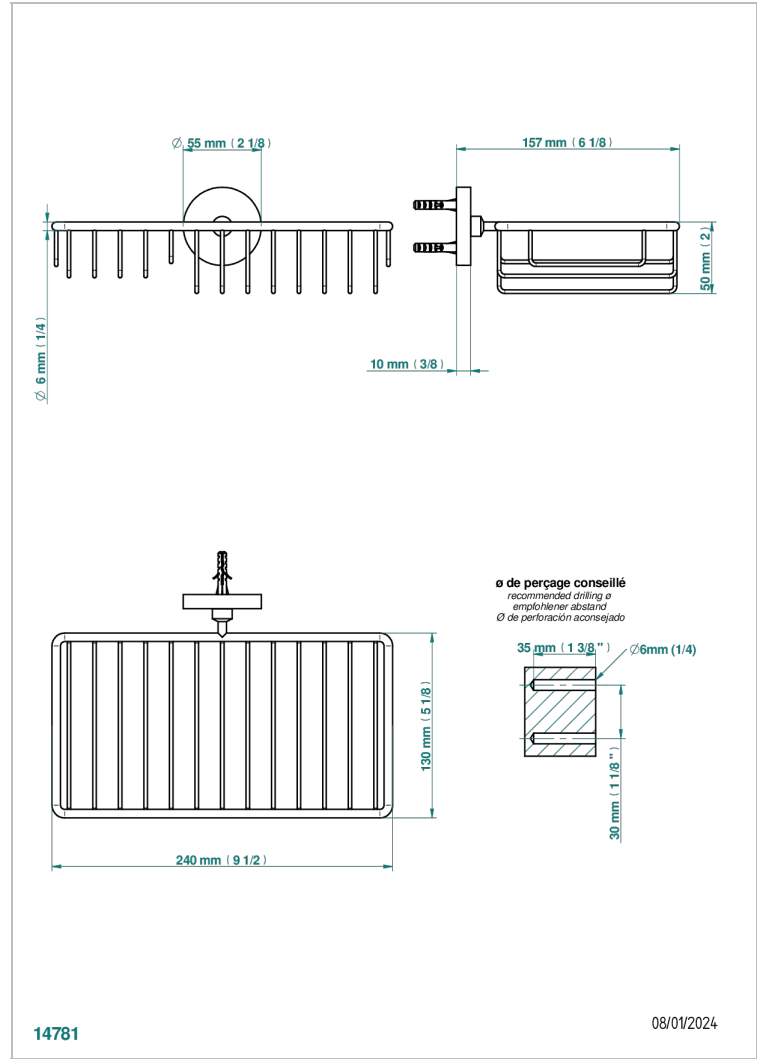

METAMORPHOSE WITH LEVER

G6B-2620

Combined soap and sponge holder with flange, 240 x 130 mm

THG[®]
PARIS

CHARACTERISTIC

- Métamorphose with lever
- Combined soap and sponge holder with flange, 240 x 130 mm

AVAILABLE FINITIONS