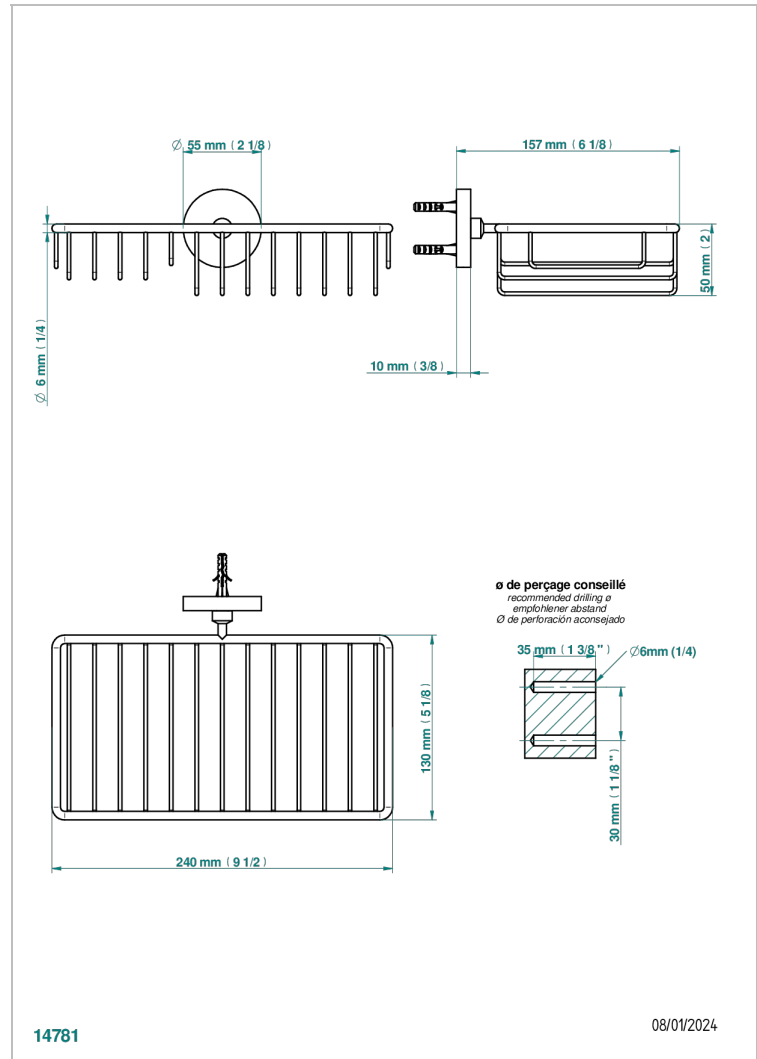

# METAMORPHOSE

G6A-2620

Soap and sponge holder, wall mounted

THG<sup>®</sup>  
PARIS

## CHARACTERISTIC

- Métamorphose
- Soap and sponge holder, wall mounted