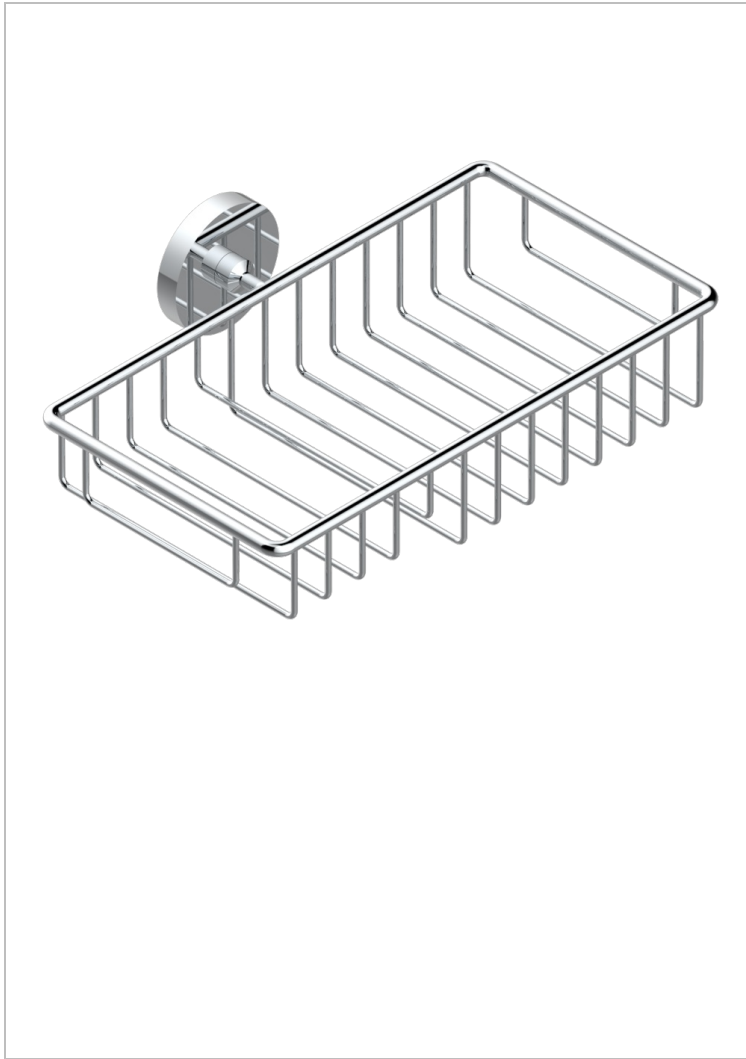

# METAMORPHOSE

G6A-2620

Soap and sponge holder, wall mounted

THG<sup>®</sup>  
PARIS

## CHARACTERISTIC

- Métamorphose
- Soap and sponge holder, wall mounted