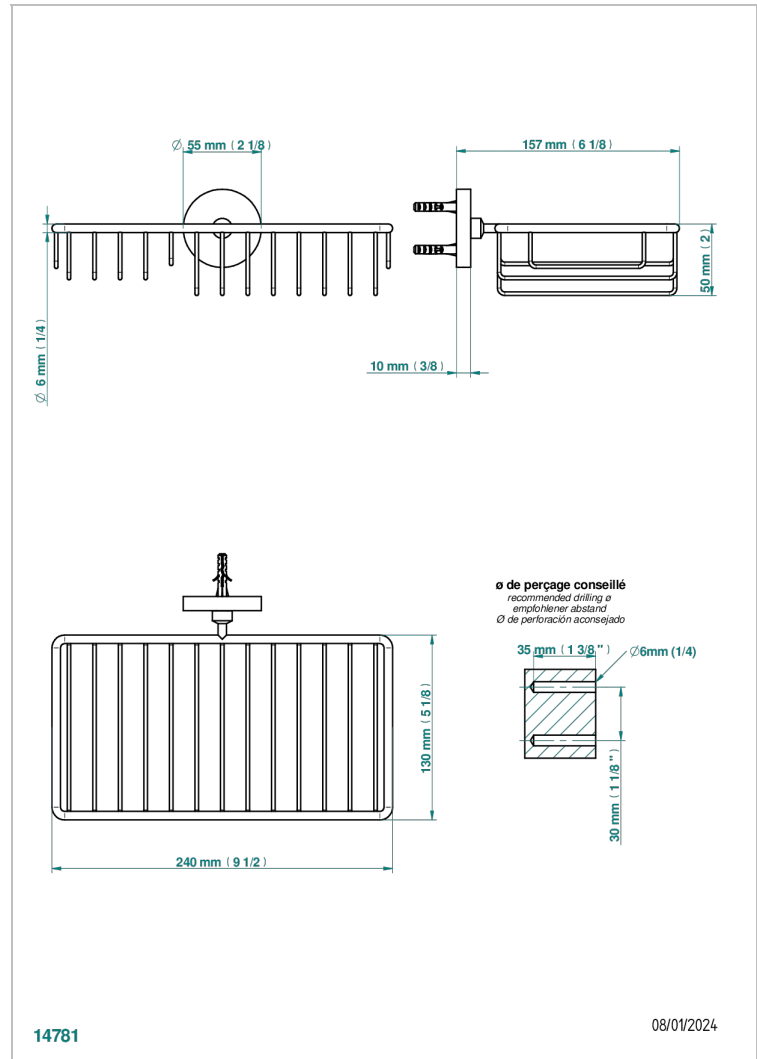

# METAMORPHOSE

G6A-2620

Combined soap and sponge holder with flange, 240 x 130 mm

## CHARACTERISTIC

- Métamorphose
- Combined soap and sponge holder with flange, 240 x 130 mm