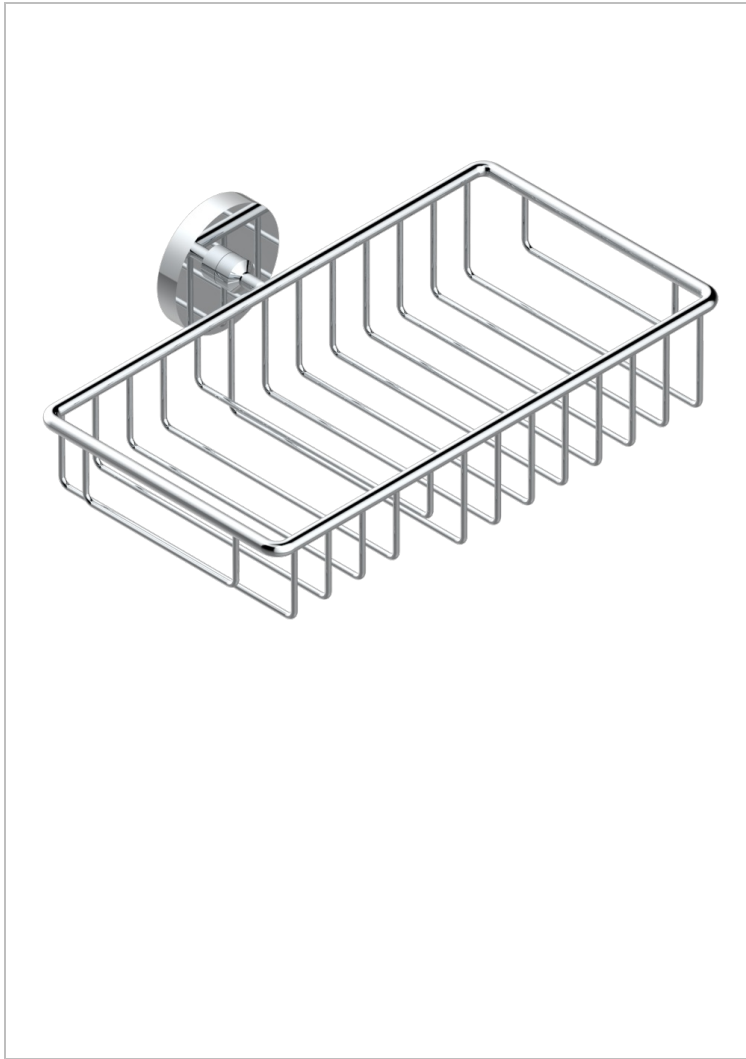

# METAMORPHOSE

G6A-2620

Combined soap and sponge holder with flange, 240 x 130 mm

## CHARACTERISTIC

- Métamorphose
- Combined soap and sponge holder with flange, 240 x 130 mm