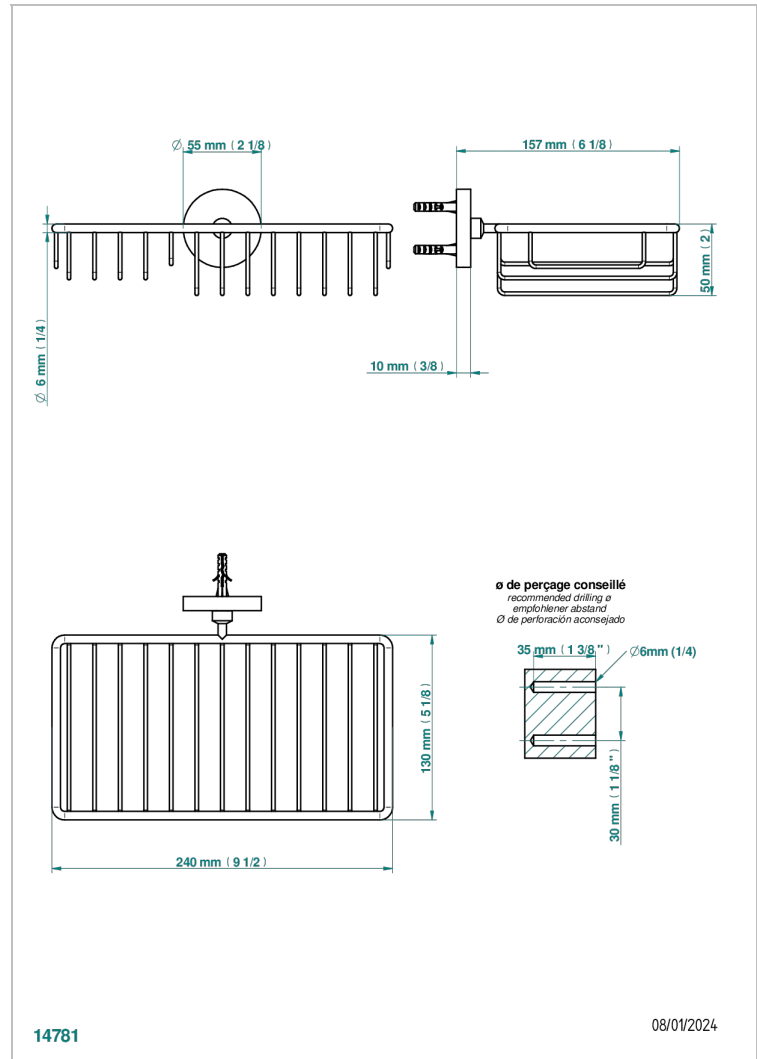

METAMORPHOSE

G6A-2620

Combined soap and sponge holder with flange, 240 x 130 mm

CHARACTERISTIC

- Métamorphose
- Combined soap and sponge holder with flange, 240 x 130 mm

AVAILABLE FINITIONS

Antique nickel - H28
Black ceram - D30
Blush PVD - H62
Brass color PVD - H49
Brown bronze color PVD - F33
Gold color PVD - H52