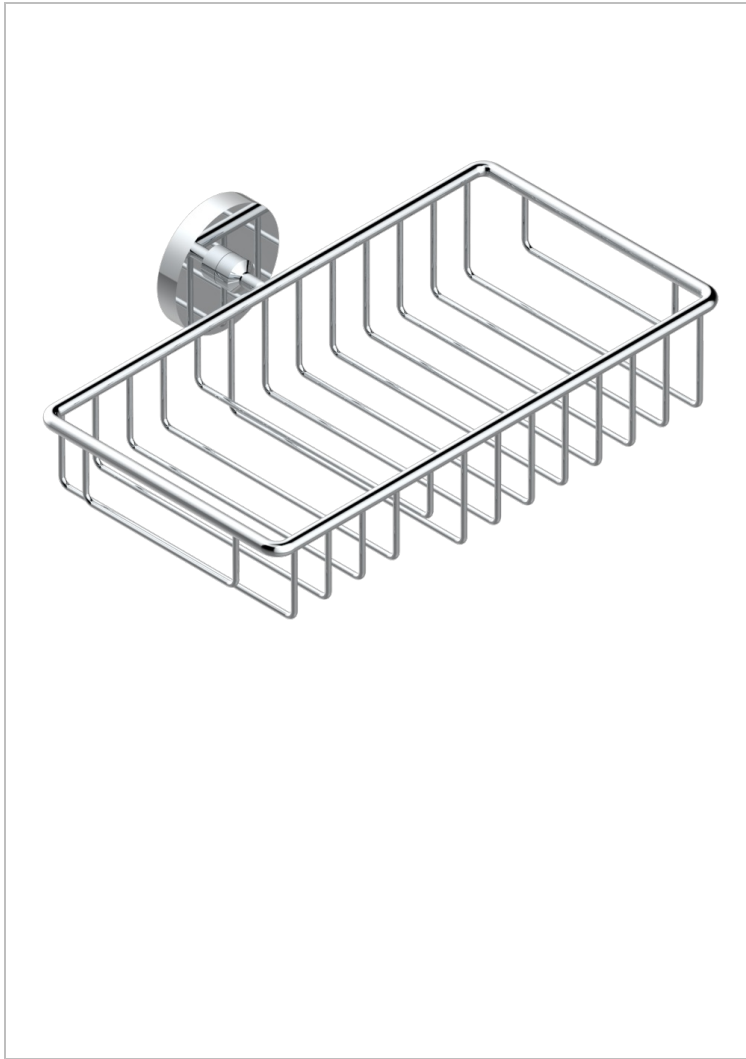

METAMORPHOSE

G6A-2620

Combined soap and sponge holder with flange, 240 x 130 mm

CHARACTERISTIC

- Métamorphose
- Combined soap and sponge holder with flange, 240 x 130 mm

AVAILABLE FINITIONS

Antique nickel - H28
Black ceram - D30
Blush PVD - H62
Brass color PVD - H49
Brown bronze color PVD - F33
Gold color PVD - H52

Nickel color PVD - H55
Polished chrome (color finish) - A02
Polished gold (color finish) - F01
Polished nickel - B01
Soft gold - F30
Soft matt gold - F31

Umber PVD - H66
Varnished matt antique red copper (color finish) - H07