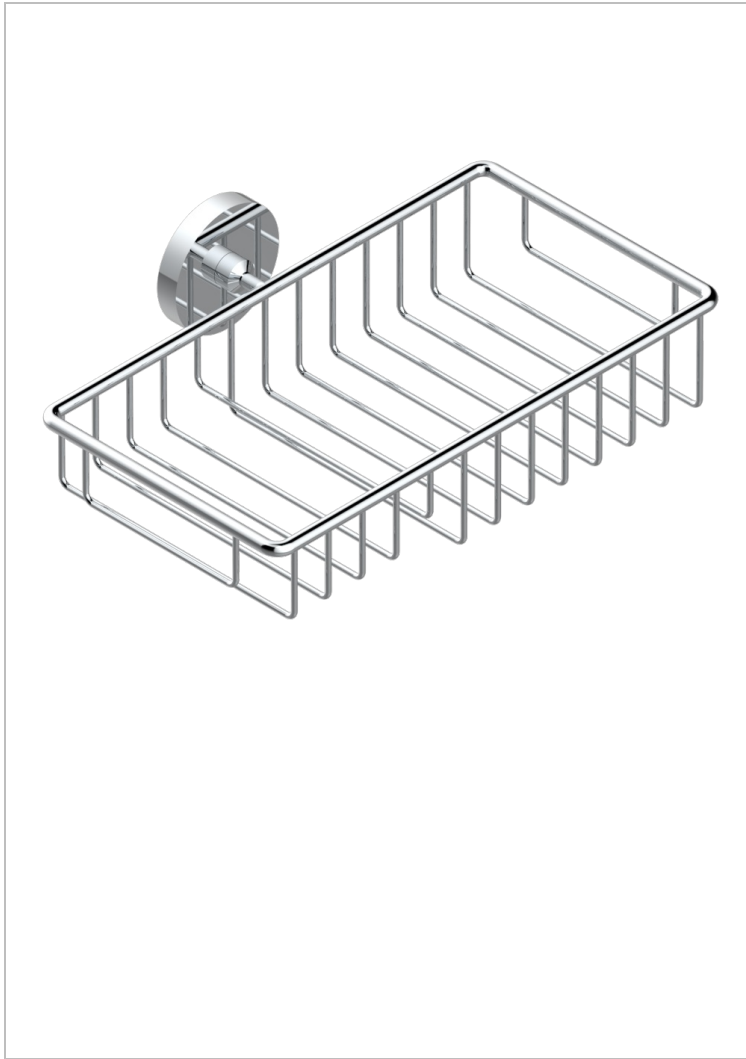

SPIRIT

G69-2620

Soap and sponge holder, wall mounted

THG[®]
PARIS

CHARACTERISTIC

- Spirit
- Soap and sponge holder, wall mounted

AVAILABLE FINITIONS

Black ceram - D30
Blush PVD - H62
Brass color PVD - H49
Brown bronze color PVD - F33
Chrome polished - A02
Chrome polished / gold polished - G02

Copper antique matt, coated - H07
Gold color PVD - H52
Gold mat - F07
Gold polished - F01
Graphite PVD - H64
Light coated bronze - D01

Matt Umber PVD - H67
Matt blush PVD - H60
Matt brass color PVD - H50
Matt brown bronze color PVD - F34
Matt chrome (American satin) - C02
Matt gold color PVD - H53