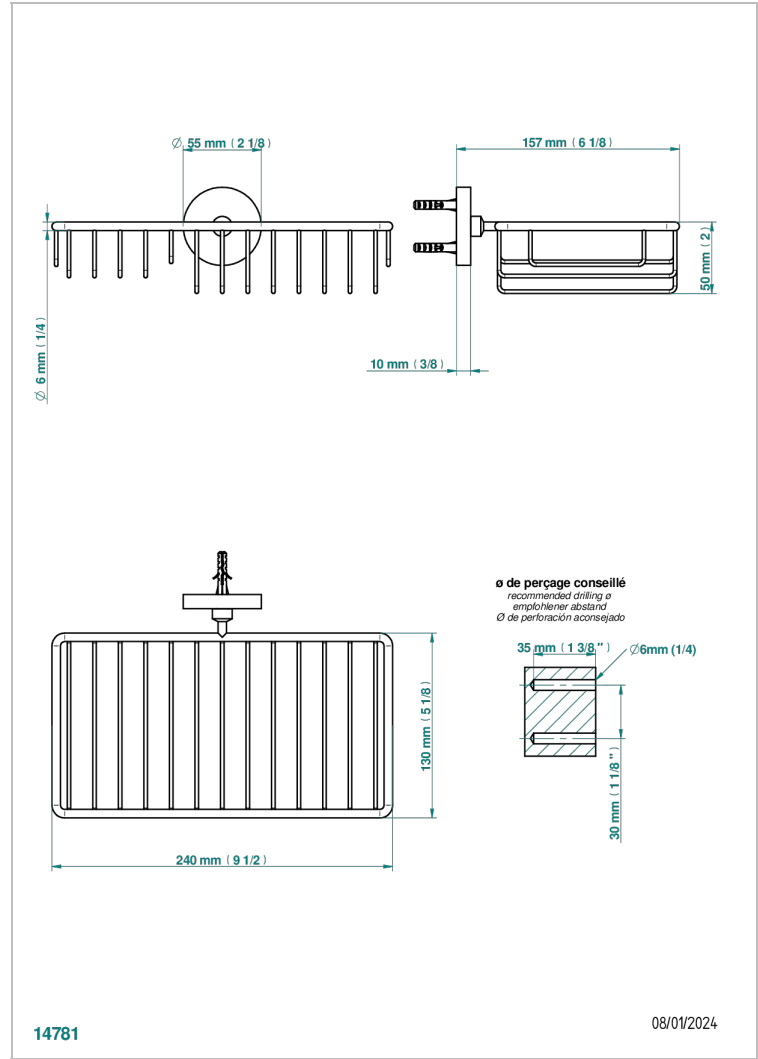

SPIRIT

G69-2620

Soap and sponge holder, wall mounted

THG[®]
PARIS

CHARACTERISTIC

- Spirit
- Soap and sponge holder, wall mounted

AVAILABLE FINITIONS

Black ceram - D30
Blush PVD - H62
Brass color PVD - H49
Brown bronze color PVD - F33
Chrome polished - A02
Chrome polished / gold polished - G02