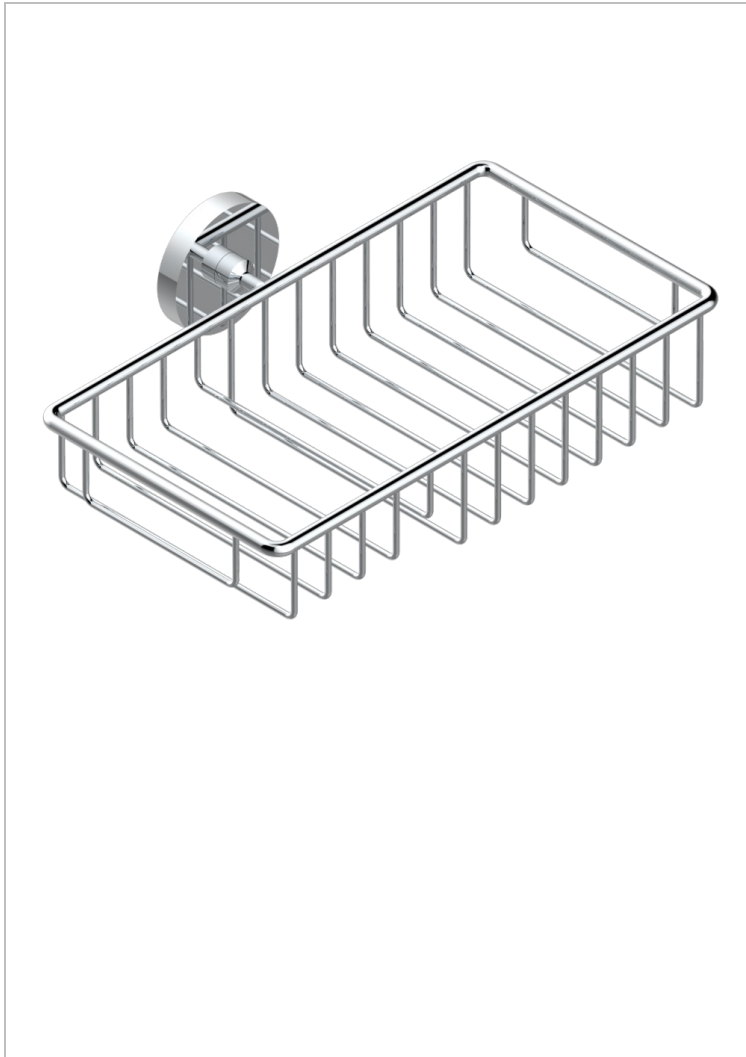

# SPIRIT WITH LEVER HANDLES

G58-2620

Soap and sponge holder, wall mounted

THG<sup>®</sup>  
PARIS

## CHARACTERISTIC

- Spirit with lever handles
- Soap and sponge holder, wall mounted