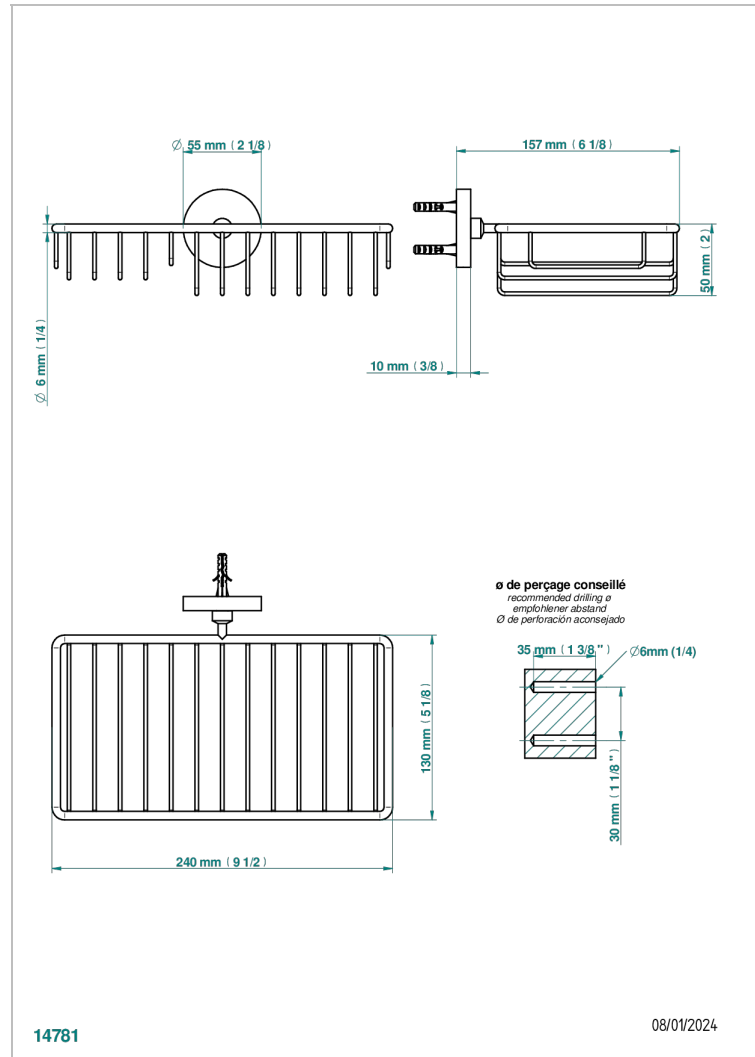

# SPIRIT WITH LEVER HANDLES

G58-2620

Soap and sponge holder, wall mounted

THG<sup>®</sup>  
PARIS

## CHARACTERISTIC

- Spirit with lever handles
- Soap and sponge holder, wall mounted