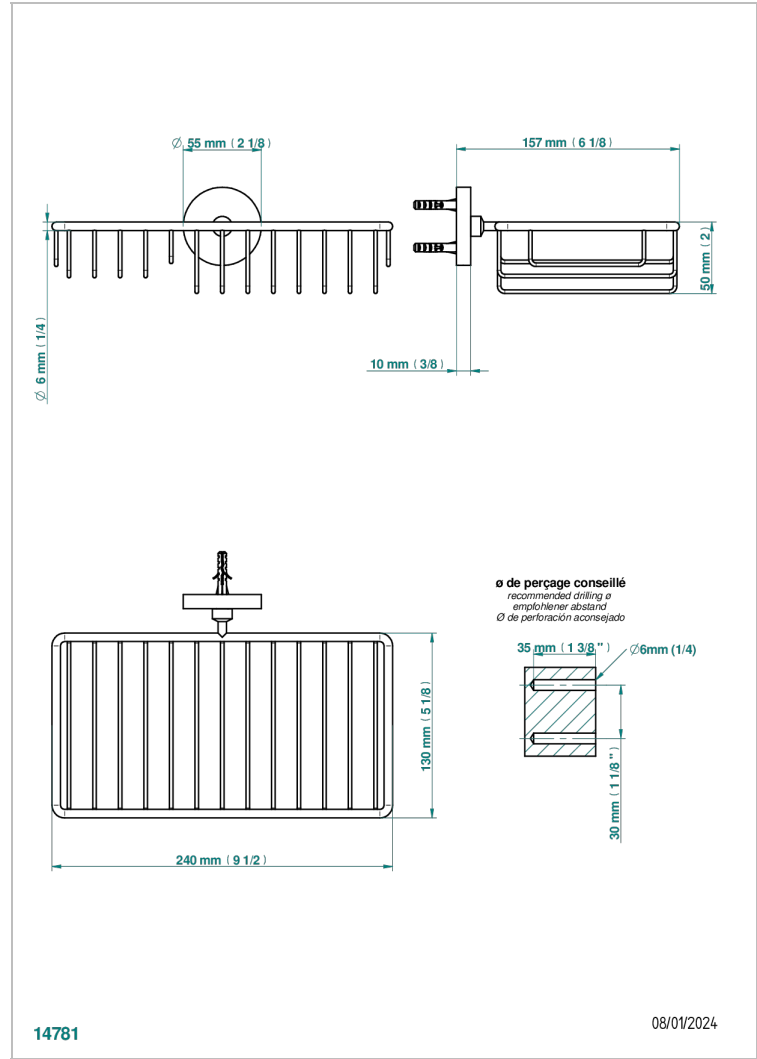

SPIRIT WITH LEVER

G58-2620

Combined soap and sponge holder with flange, 240 x 130 mm

CHARACTERISTIC

- Spirit with lever
- Combined soap and sponge holder with flange, 240 x 130 mm

AVAILABLE FINITIONS

Antique nickel - H28
Black ceram - D30
Blush PVD - H62
Brass color PVD - H49
Brown bronze color PVD - F33
Gold color PVD - H52