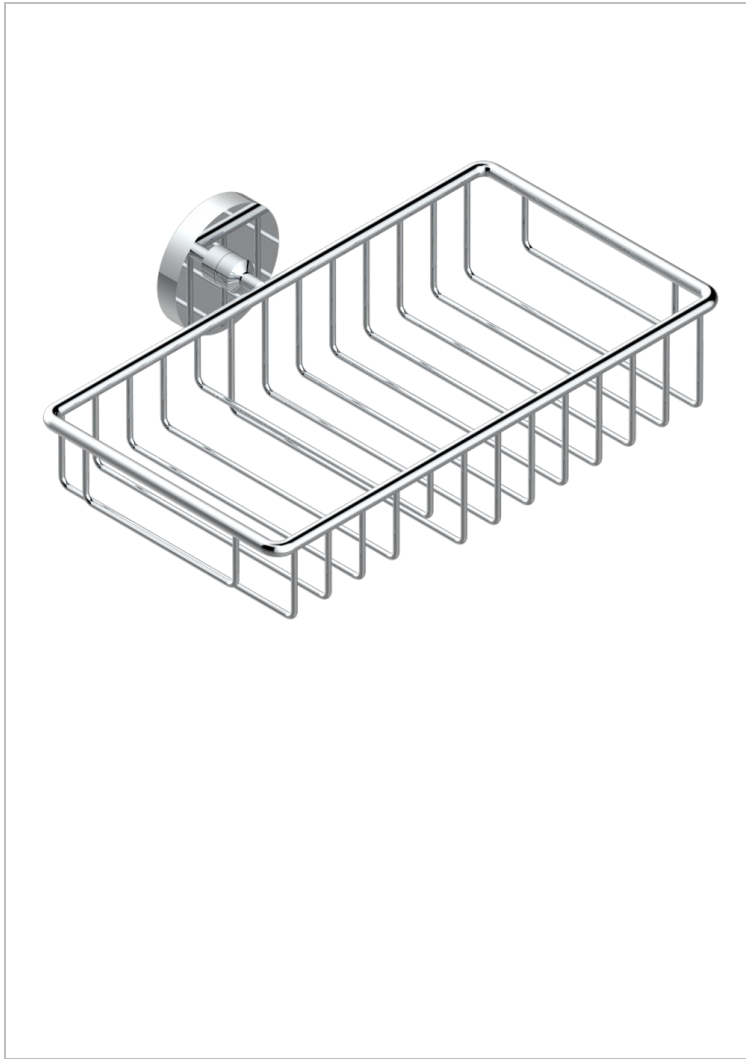

SPIRIT WITH LEVER

G58-2620

Combined soap and sponge holder with flange, 240 x 130 mm

CHARACTERISTIC

- Spirit with lever
- Combined soap and sponge holder with flange, 240 x 130 mm

AVAILABLE FINITIONS

Antique nickel - H28
Black ceram - D30
Blush PVD - H62
Brass color PVD - H49
Brown bronze color PVD - F33
Gold color PVD - H52