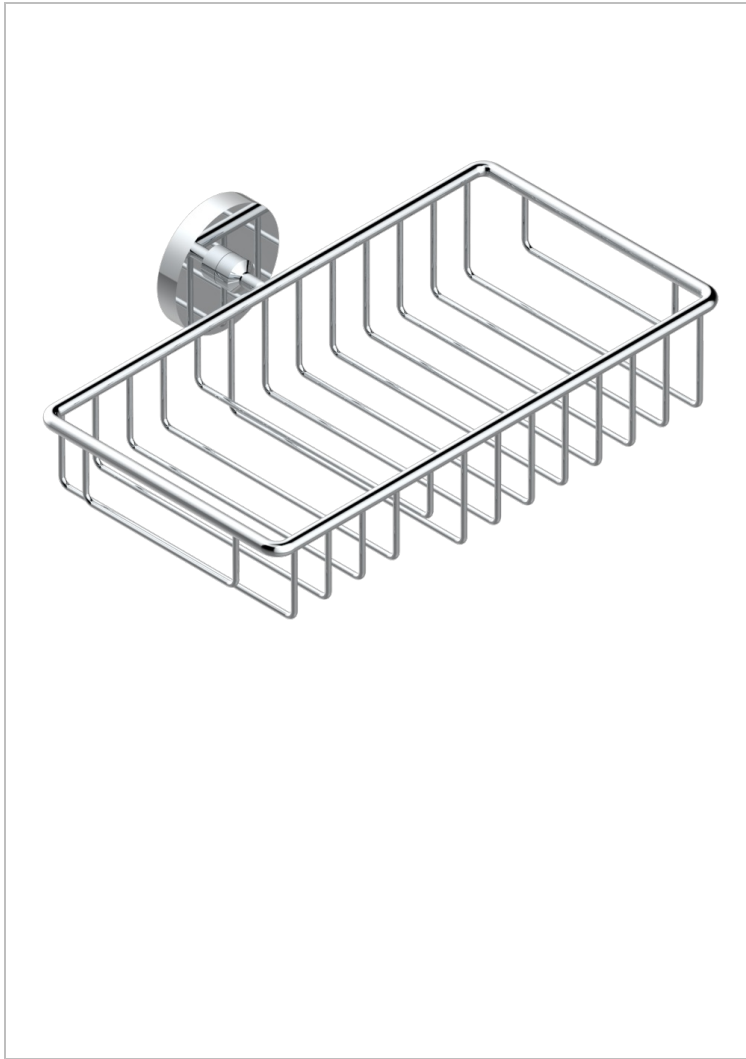

# COLLECTION "O"

G4P-2620

Soap and sponge holder, wall mounted

THG<sup>®</sup>  
PARIS

## CHARACTERISTIC

- Collection "O"
- Soap and sponge holder, wall mounted