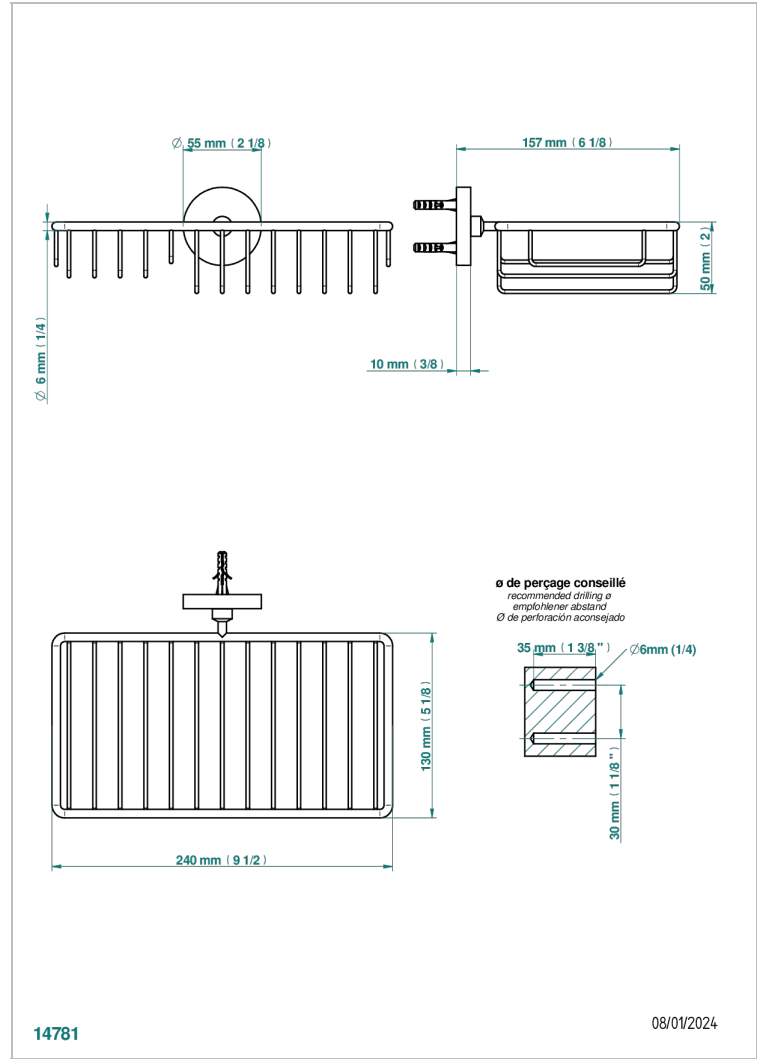

# COLLECTION "O"

G4P-2620

Soap and sponge holder, wall mounted

THG<sup>®</sup>  
PARIS

## CHARACTERISTIC

- Collection "O"
- Soap and sponge holder, wall mounted