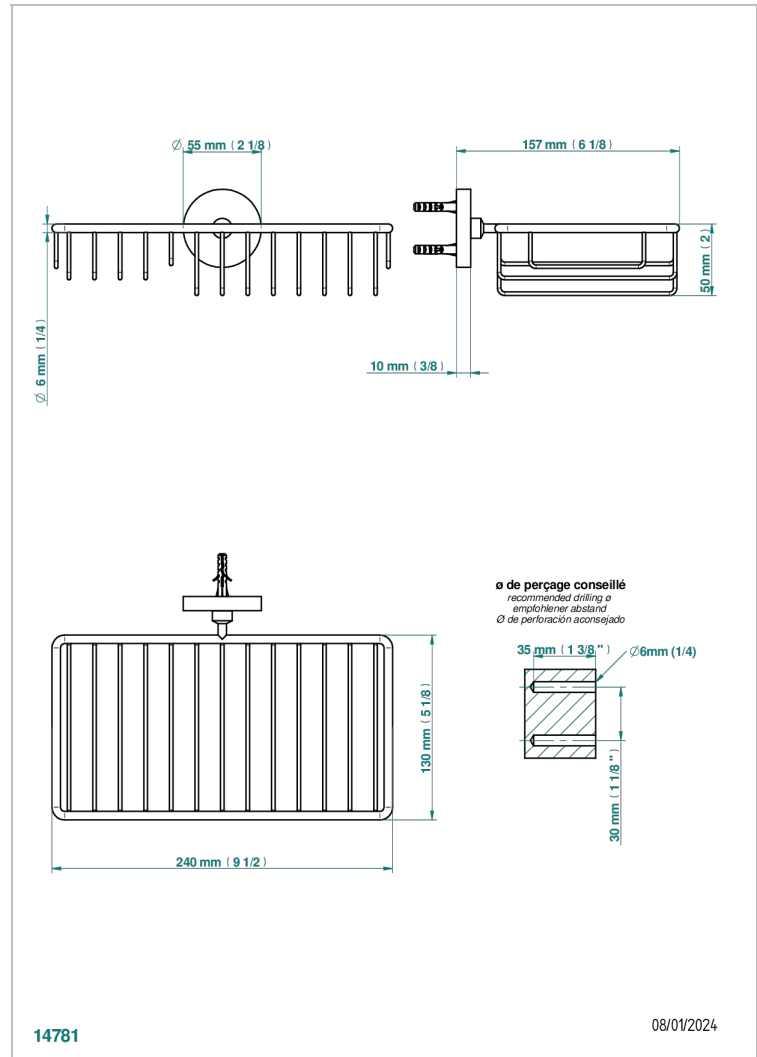

BAMBOU CLEAR CRYSTAL

A35-2620

Soap and sponge holder, wall mounted

THG[®]
PARIS

CHARACTERISTIC

- Bambou Clear crystal
- Soap and sponge holder, wall mounted

AVAILABLE FINITIONS

Black ceram - D30
Blush PVD - H62
Brass color PVD - H49
Brown bronze color PVD - F33
Chrome polished - A02
Chrome polished / gold polished - G02