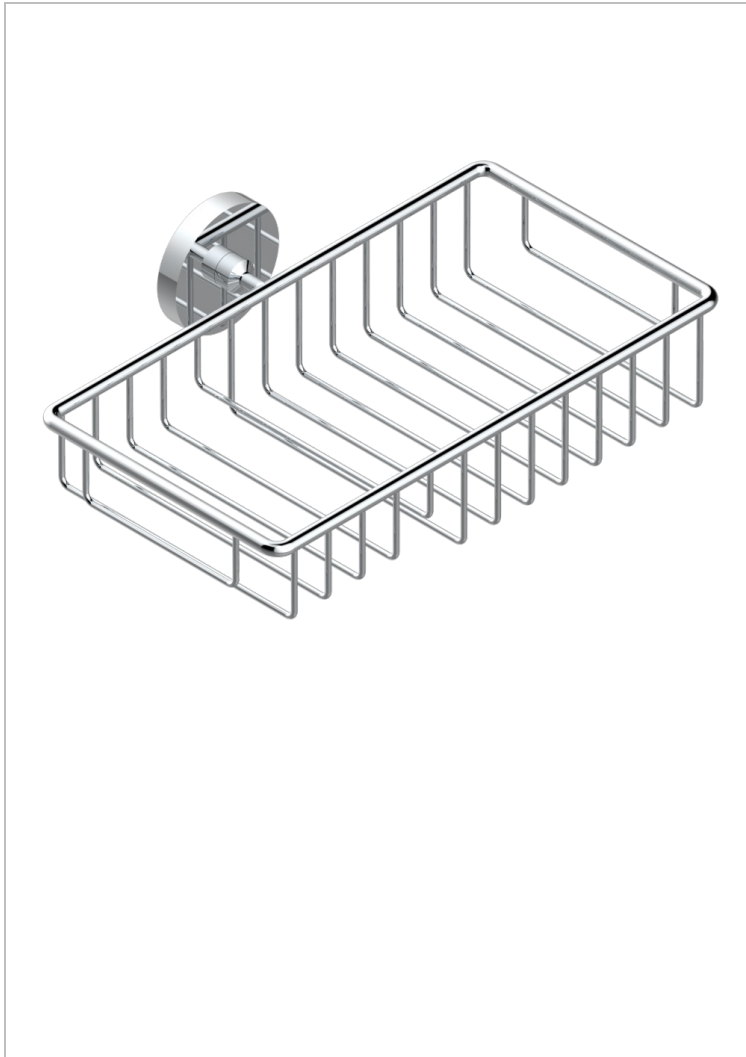

BAMBOU CLEAR CRYSTAL

A35-2620

Soap and sponge holder, wall mounted

THG[®]
PARIS

CHARACTERISTIC

- Bambou Clear crystal
- Soap and sponge holder, wall mounted

AVAILABLE FINITIONS

Black ceram - D30
Blush PVD - H62
Brass color PVD - H49
Brown bronze color PVD - F33
Chrome polished - A02
Chrome polished / gold polished - G02

Copper antique matt, coated - H07
Gold color PVD - H52
Gold mat - F07
Gold polished - F01
Graphite PVD - H64
Light coated bronze - D01

Matt Umber PVD - H67
Matt blush PVD - H60
Matt brass color PVD - H50
Matt brown bronze color PVD - F34
Matt chrome (American satin) - C02
Matt gold color PVD - H53