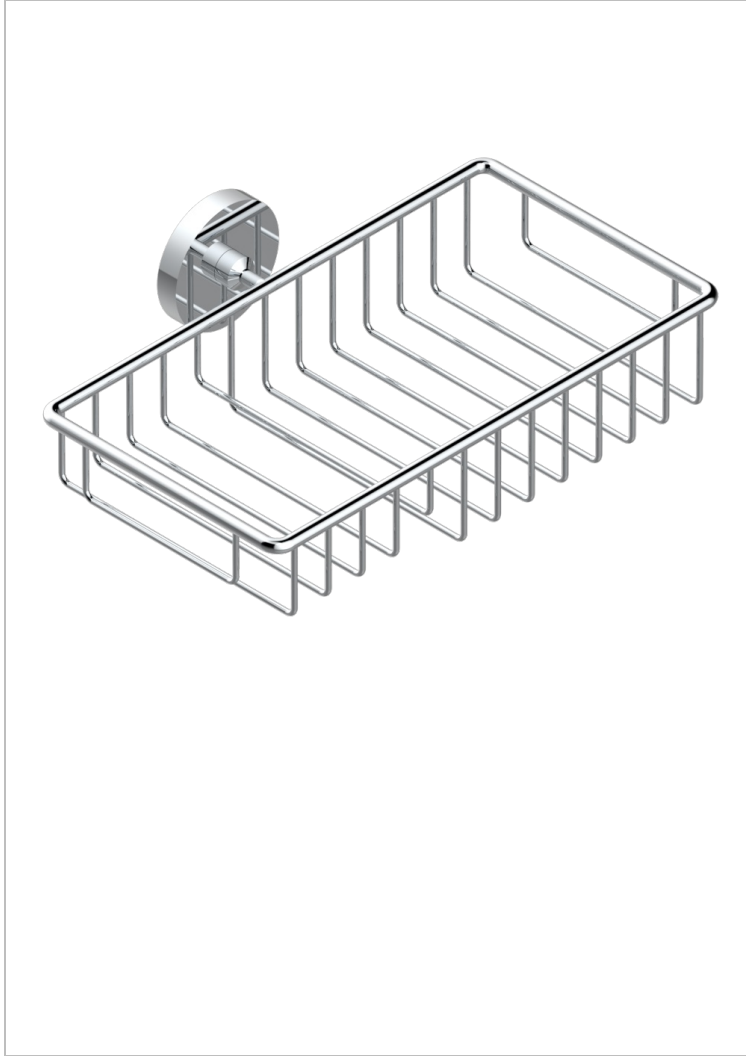

BAMBOU CLEAR CRYSTAL

A35-2620

Combined soap and sponge holder with flange, 240 x 130 mm

THG[®]
PARIS

CHARACTERISTIC

- Bambou Clear crystal
- Combined soap and sponge holder with flange, 240 x 130 mm

AVAILABLE FINITIONS

Antique nickel - H28
Black ceram - D30
Blush PVD - H62
Brass color PVD - H49
Brown bronze color PVD - F33
Gold color PVD - H52

Graphite PVD - H64
Lacquered light bronze - D01
Matt Umber PVD - H67
Matt blush PVD - H60
Matt brass color PVD - H50
Matt brown bronze color PVD - F34