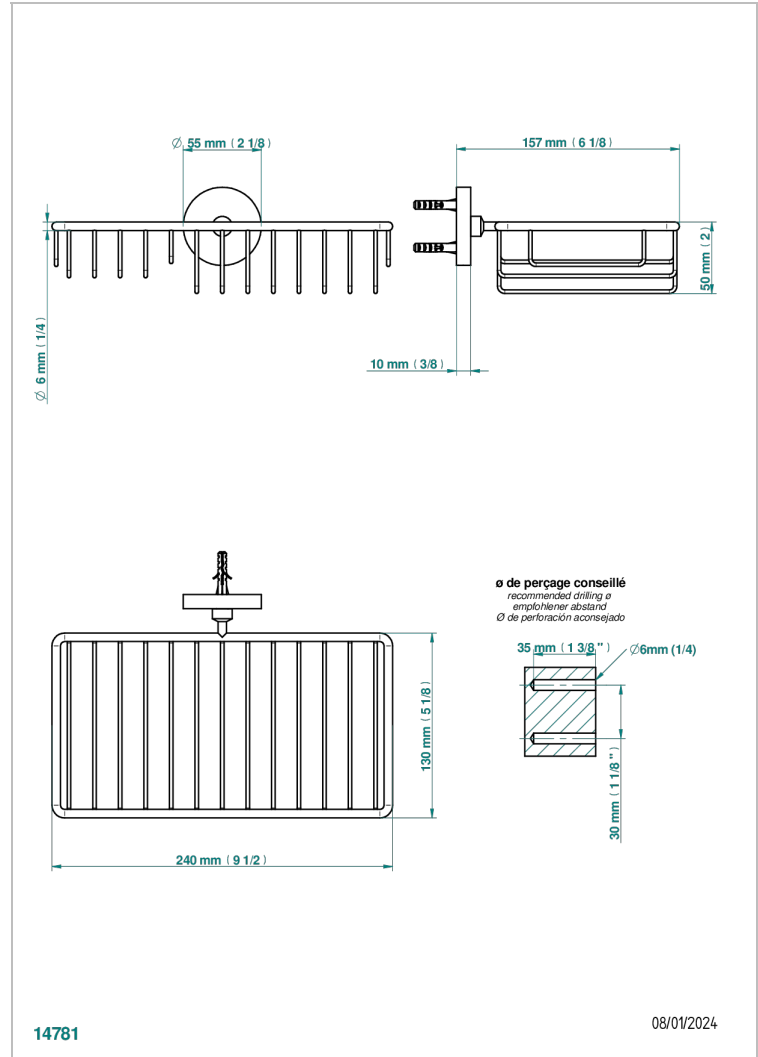

BAMBOU CLEAR CRYSTAL

A35-2620

Combined soap and sponge holder with flange, 240 x 130 mm

THG[®]
PARIS

CHARACTERISTIC

- Bambou Clear crystal
- Combined soap and sponge holder with flange, 240 x 130 mm

AVAILABLE FINITIONS