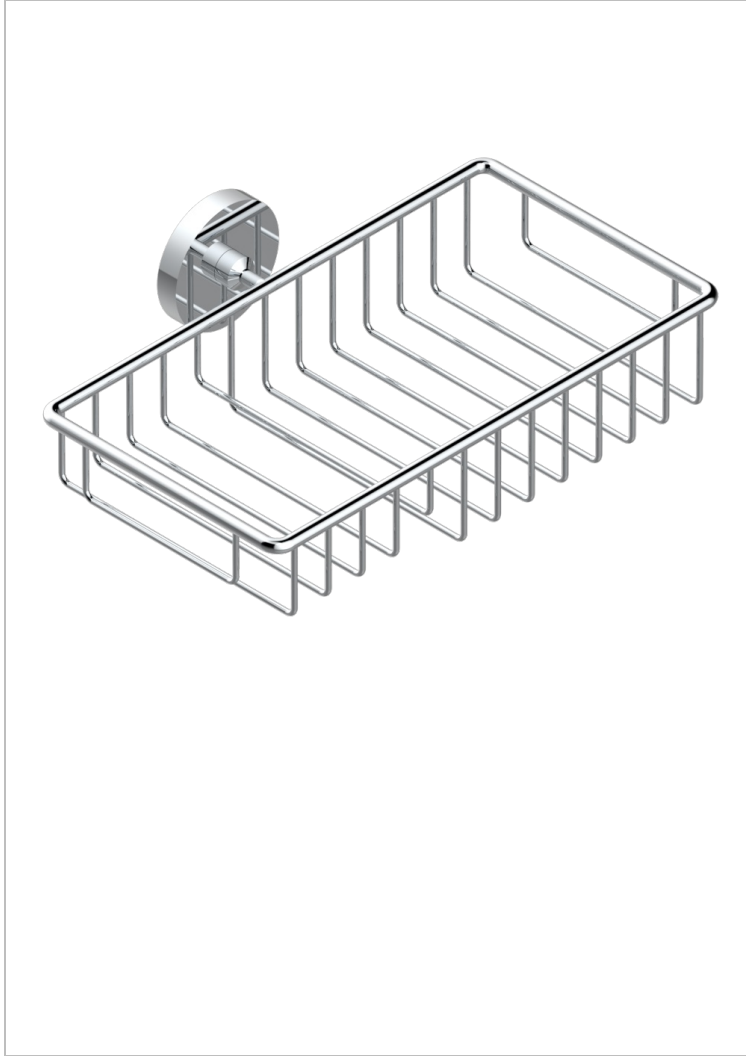

BAMBOU AMBER CRYSTAL

A34-2620

Soap and sponge holder, wall mounted

THG[®]
PARIS

CHARACTERISTIC

- BamboU Amber crystal
- Soap and sponge holder, wall mounted

AVAILABLE FINITIONS

Black ceram - D30
Blush PVD - H62
Brass color PVD - H49
Brown bronze color PVD - F33
Chrome polished - A02
Chrome polished / gold polished - G02

Copper antique matt, coated - H07
Gold color PVD - H52
Gold mat - F07
Gold polished - F01
Graphite PVD - H64
Light coated bronze - D01

Matt Umber PVD - H67
Matt blush PVD - H60
Matt brass color PVD - H50
Matt brown bronze color PVD - F34
Matt chrome (American satin) - C02
Matt gold color PVD - H53