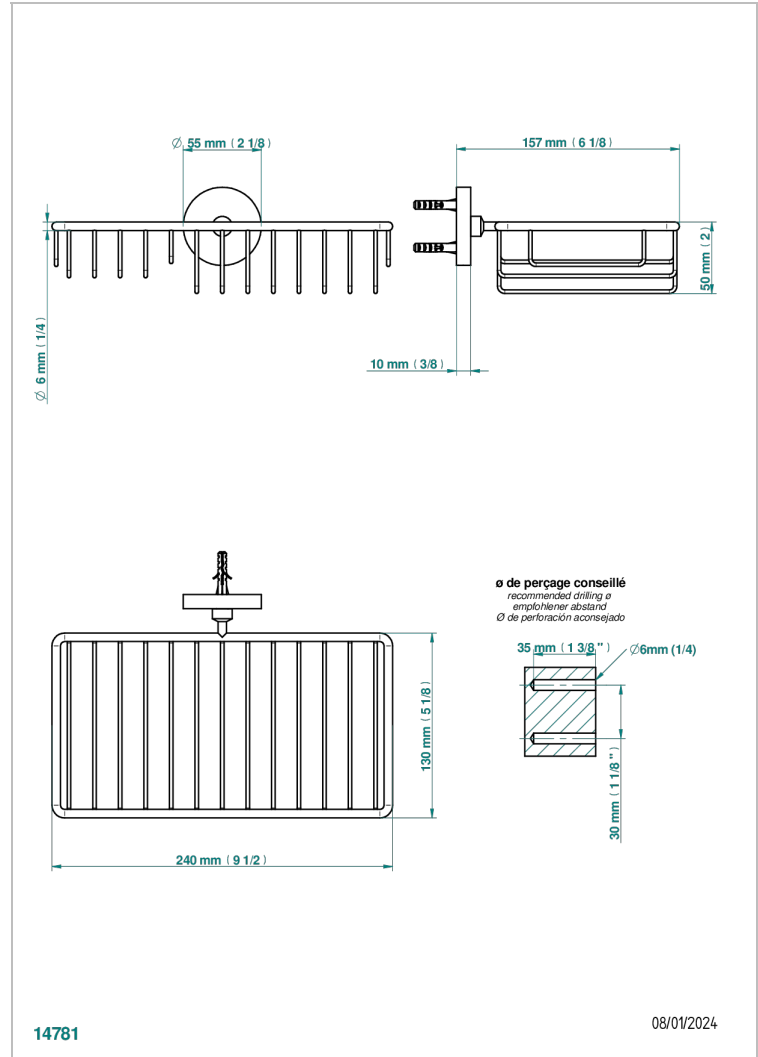

BAMBOU AMBER CRYSTAL

A34-2620

Soap and sponge holder, wall mounted

THG[®]
PARIS

CHARACTERISTIC

- BamboU Amber crystal
- Soap and sponge holder, wall mounted

AVAILABLE FINITIONS

Black ceram - D30
Blush PVD - H62
Brass color PVD - H49
Brown bronze color PVD - F33
Chrome polished - A02
Chrome polished / gold polished - G02