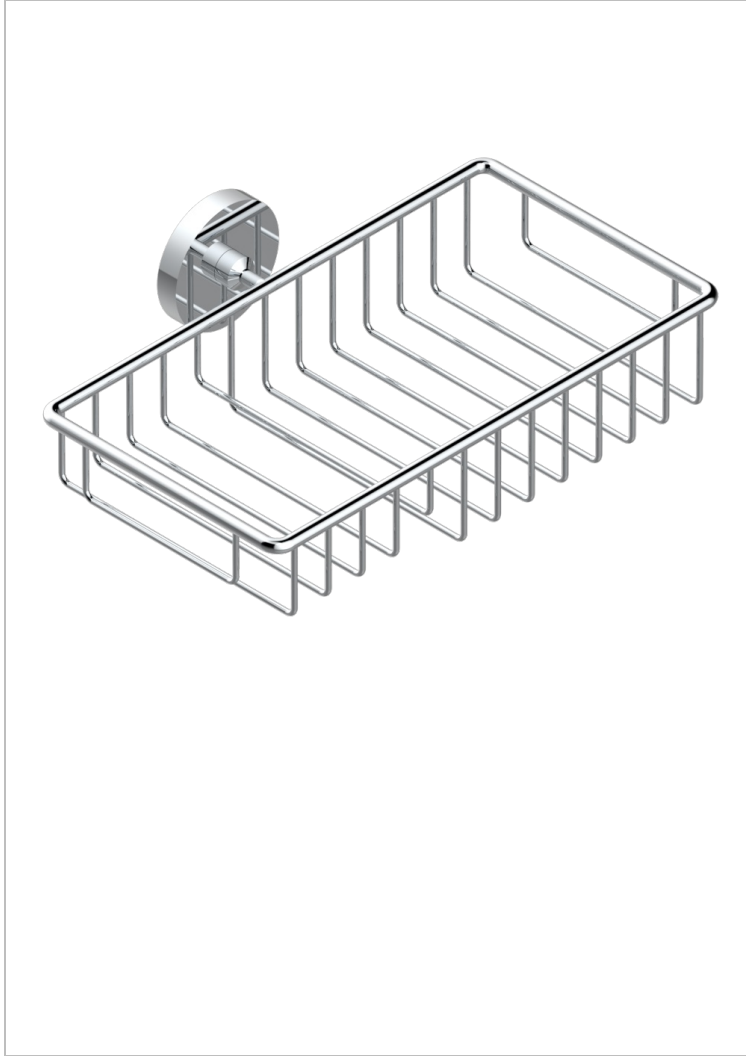

BAMBOU AMBER CRYSTAL

A34-2620

Combined soap and sponge holder with flange, 240 x 130 mm

THG[®]
PARIS

14781

08/01/2024

CHARACTERISTIC

- BamboU Amber crystal
- Combined soap and sponge holder with flange, 240 x 130 mm

AVAILABLE FINITIONS

Antique nickel - H28
Black ceram - D30
Blush PVD - H62
Brass color PVD - H49
Brown bronze color PVD - F33
Gold color PVD - H52

Graphite PVD - H64
Lacquered light bronze - D01
Matt Umber PVD - H67
Matt blush PVD - H60
Matt brass color PVD - H50
Matt brown bronze color PVD - F34