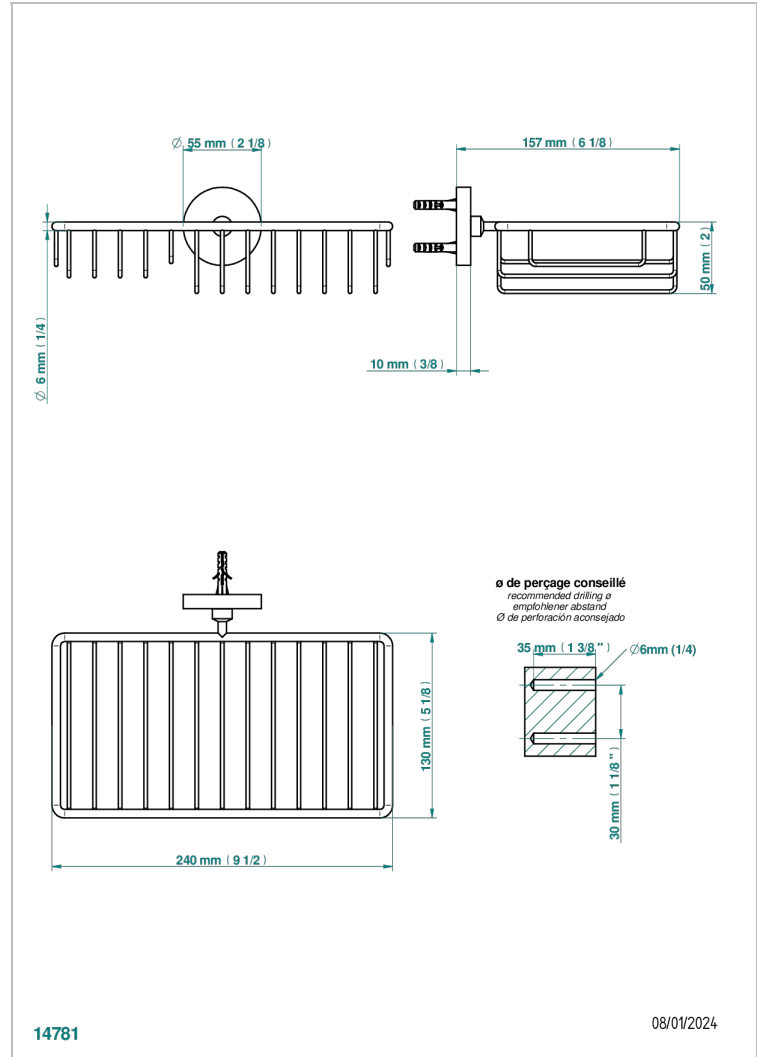

BAMBOU AMBER CRYSTAL

A34-2620

Combined soap and sponge holder with flange, 240 x 130 mm

THG[®]
PARIS

14781

08/01/2024

CHARACTERISTIC

- BamboU Amber crystal
- Combined soap and sponge holder with flange, 240 x 130 mm