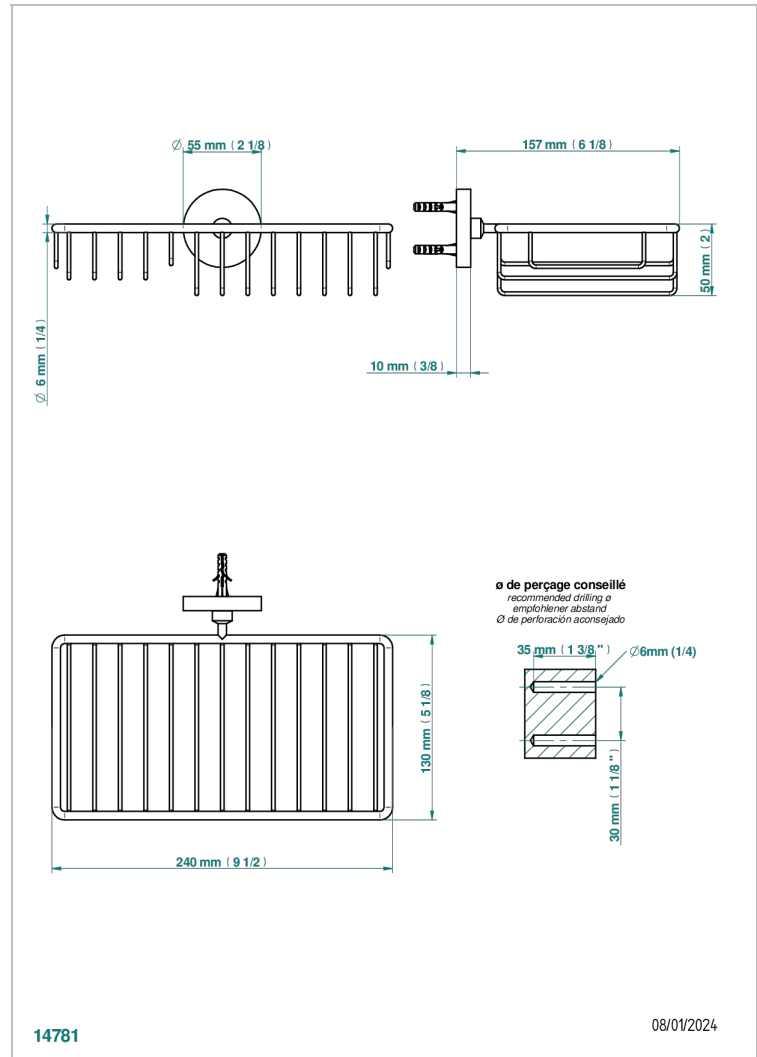

BAMBOU BLACK CRYSTAL

A33-2620

Soap and sponge holder, wall mounted

THG[®]
PARIS

CHARACTERISTIC

- BamboU Black crystal
- Soap and sponge holder, wall mounted

AVAILABLE FINITIONS

Black ceram - D30