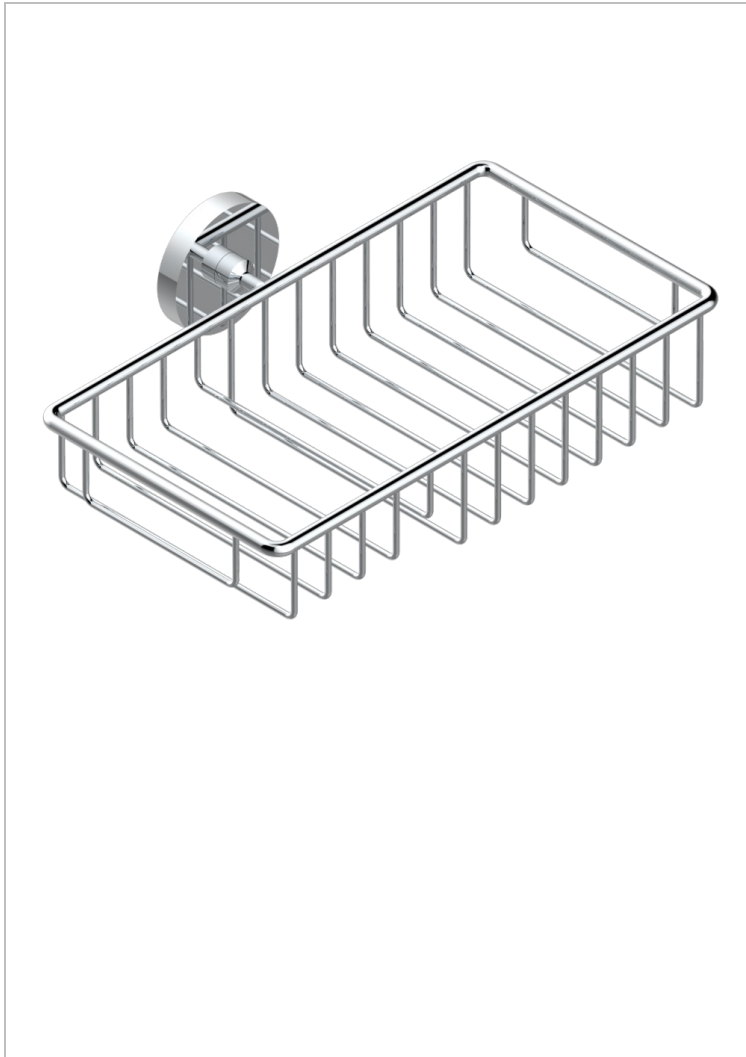

BAMBOU BLACK CRYSTAL

A33-2620

Soap and sponge holder, wall mounted

THG[®]
PARIS

CHARACTERISTIC

- BamboU Black crystal
- Soap and sponge holder, wall mounted

AVAILABLE FINITIONS

Black ceram - D30