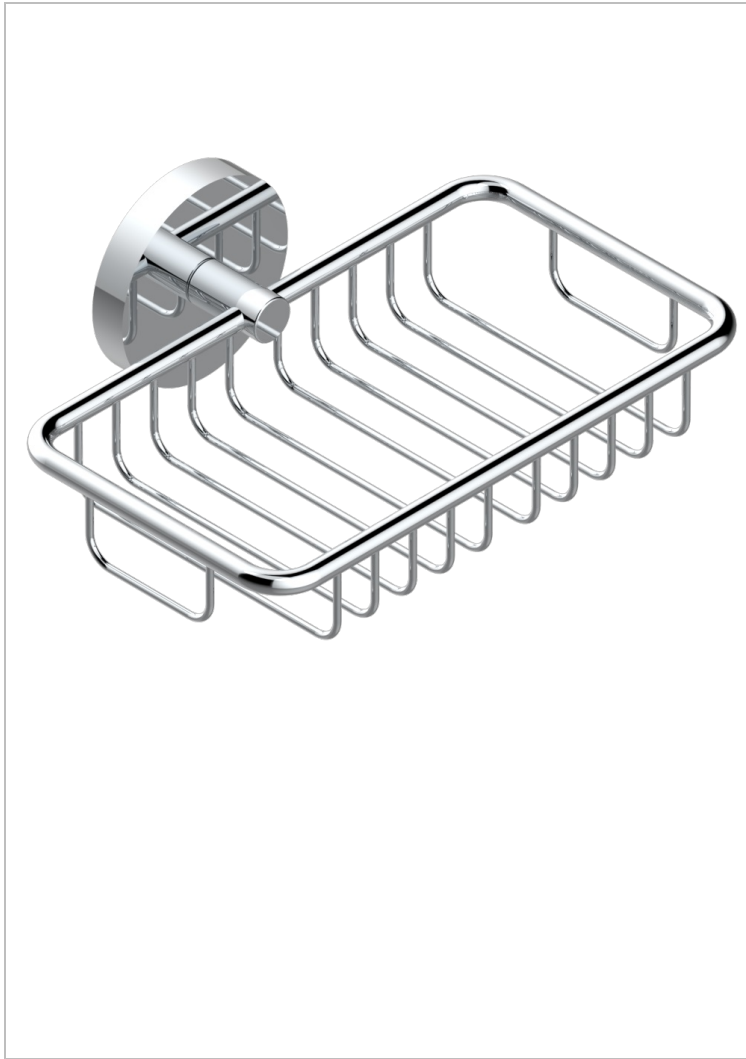

# ZOOM.12

U4L-620

Soap basket, wall mounted 6"1/4 x 3"5/8

## CHARACTERISTIC

- Zoom.12
- Soap basket, wall mounted 6"1/4 x 3"5/8