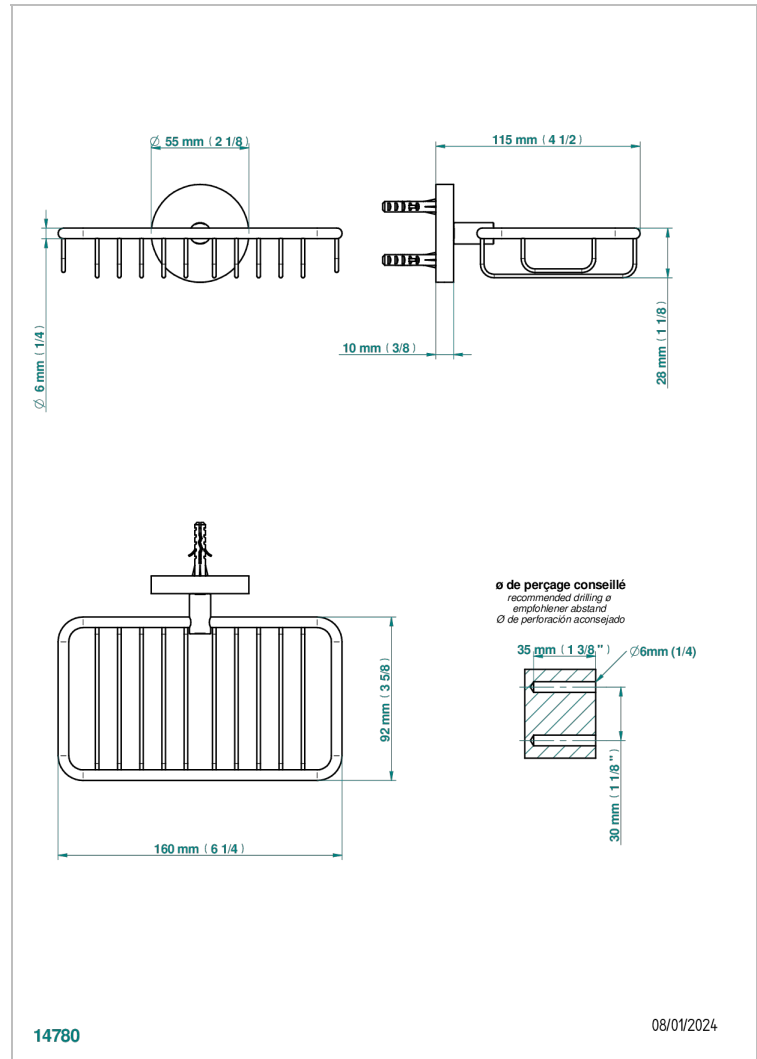

# ZOOM.12

U4L-620

Soap basket, wall mounted 6"1/4 x 3"5/8

## CHARACTERISTIC

- Zoom.12
- Soap basket, wall mounted 6"1/4 x 3"5/8