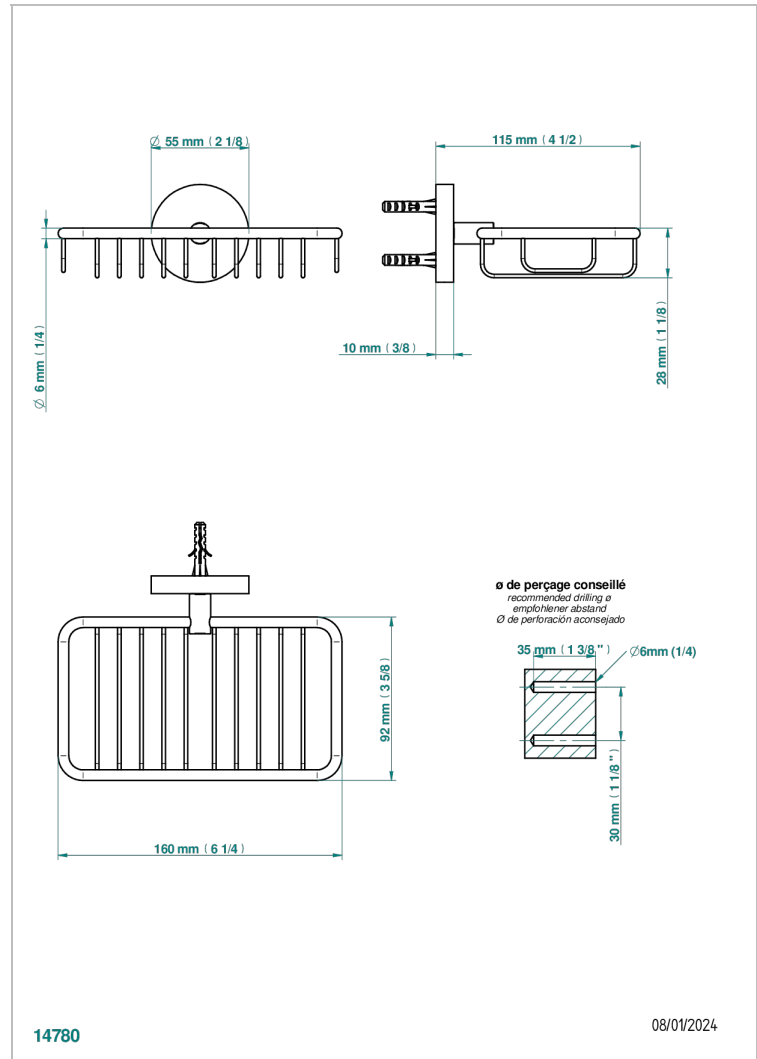

ZOOM.7

U4K-620

Soap basket, wall mounted 6"1/4 x 3"5/8

THG[®]
PARIS

CHARACTERISTIC

- Zoom.7
- Soap basket, wall mounted 6"1/4 x 3"5/8

AVAILABLE FINITIONS

Black ceram - D30
Blush PVD - H62
Brass color PVD - H49
Brown bronze color PVD - F33
Chrome polished - A02
Gold color PVD - H52