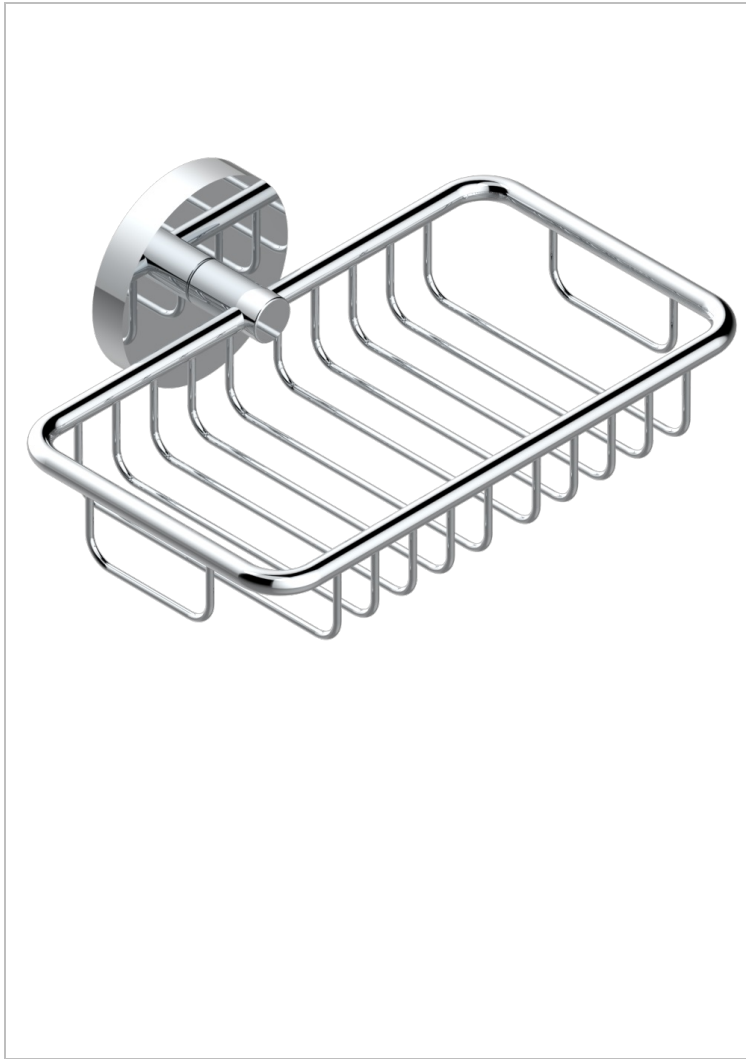

ZOOM.7

U4K-620

Soap basket, wall mounted 6"1/4 x 3"5/8

THG[®]
PARIS

CHARACTERISTIC

- Zoom.7
- Soap basket, wall mounted 6"1/4 x 3"5/8

AVAILABLE FINITIONS

Black ceram - D30
Blush PVD - H62
Brass color PVD - H49
Brown bronze color PVD - F33
Chrome polished - A02
Gold color PVD - H52

Gold mat - F07
Gold polished - F01
Graphite PVD - H64
Light coated bronze - D01
Matt Umber PVD - H67
Matt blush PVD - H60

Matt brass color PVD - H50
Matt brown bronze color PVD - F34
Matt gold color PVD - H53
Matt graphite PVD - H65
Matt nickel (American satin) - C01
Matt nickel color PVD - H56

Nickel color PVD - H55
Nickel polished - B01
Soft gold - F30
Soft matt gold - F31
Umber PVD - H66