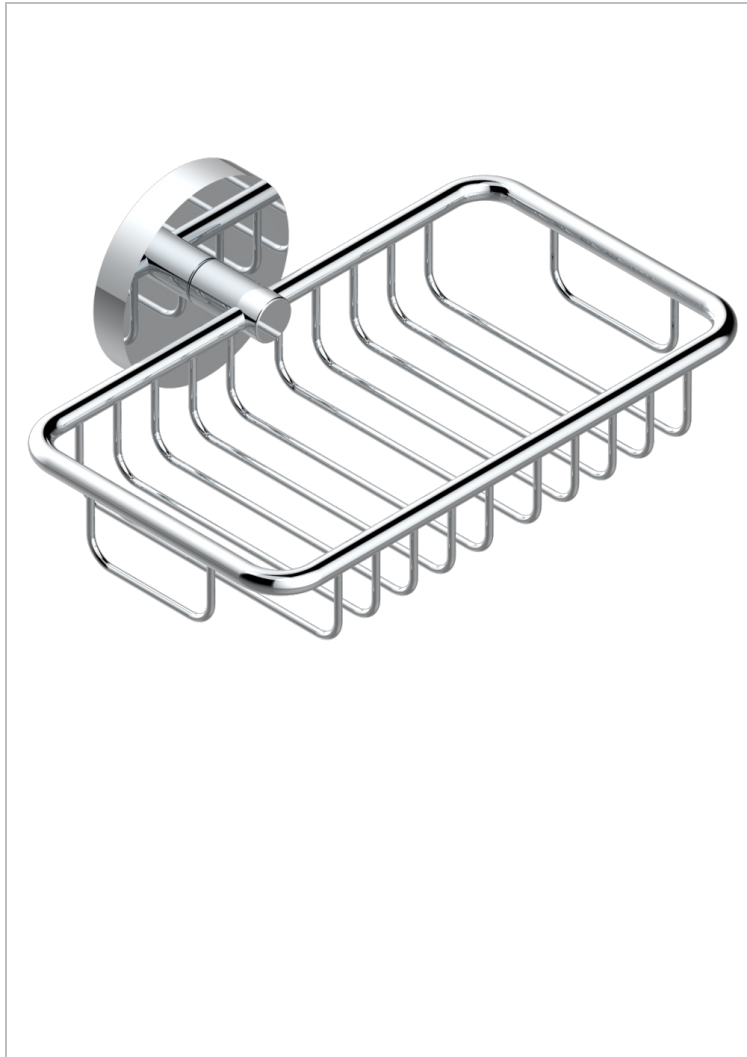

ZOOM.5

U4J-620

Soap basket, wall mounted 6"1/4 x 3"5/8

CHARACTERISTIC

- Zoom.5
- Soap basket, wall mounted 6"1/4 x 3"5/8

AVAILABLE FINITIONS

Black ceram - D30
Blush PVD - H62
Brass color PVD - H49
Brown bronze color PVD - F33
Chrome polished - A02
Gold color PVD - H52

Gold mat - F07
Gold polished - F01
Graphite PVD - H64
Light coated bronze - D01
Matt Umber PVD - H67
Matt blush PVD - H60

Matt brass color PVD - H50
Matt brown bronze color PVD - F34
Matt gold color PVD - H53
Matt graphite PVD - H65
Matt nickel (American satin) - C01
Matt nickel color PVD - H56

Nickel color PVD - H55
Nickel polished - B01
Soft gold - F30
Soft matt gold - F31
Umber PVD - H66