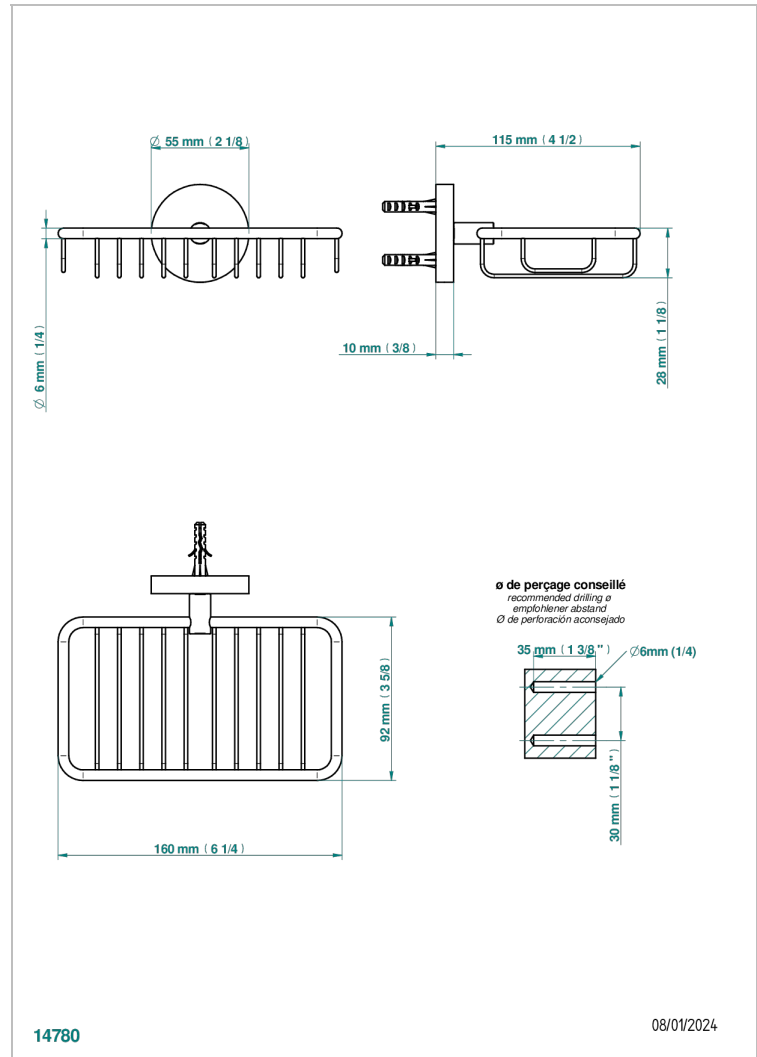

ZOOM.5

U4J-620

Soap basket, wall mounted 6"1/4 x 3"5/8

CHARACTERISTIC

- Zoom.5
- Soap basket, wall mounted 6"1/4 x 3"5/8

AVAILABLE FINITIONS

Black ceram - D30
Blush PVD - H62
Brass color PVD - H49
Brown bronze color PVD - F33
Chrome polished - A02
Gold color PVD - H52