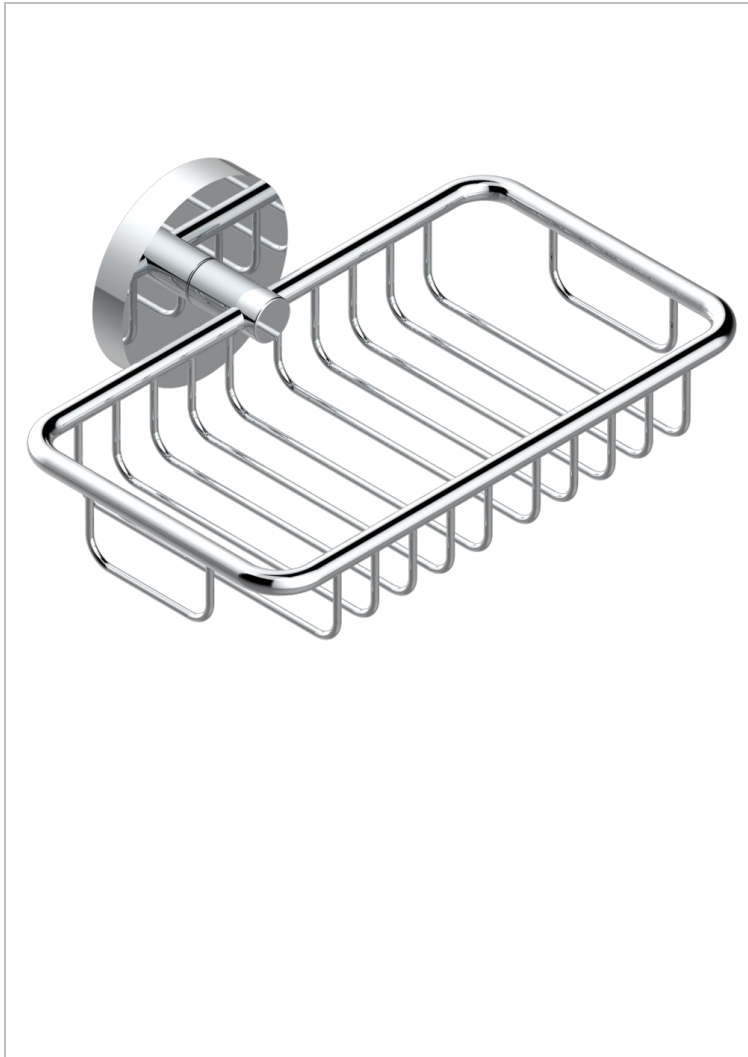

LE 11 WITH LEVER HANDLES

U2B-620

Soap basket, wall mounted 6"1/4 x 3"5/8

THG[®]
PARIS

14780

08/01/2024

CHARACTERISTIC

- Le 11 with lever handles
- Soap basket, wall mounted 6"1/4 x 3"5/8

AVAILABLE FINITIONS

Black ceram - D30
Blush PVD - H62
Brass color PVD - H49
Brown bronze color PVD - F33
Chrome polished - A02
Chrome polished / gold polished - G02

Copper antique matt, coated - H07
Gold color PVD - H52
Gold mat - F07
Gold polished - F01
Graphite PVD - H64
Light coated bronze - D01