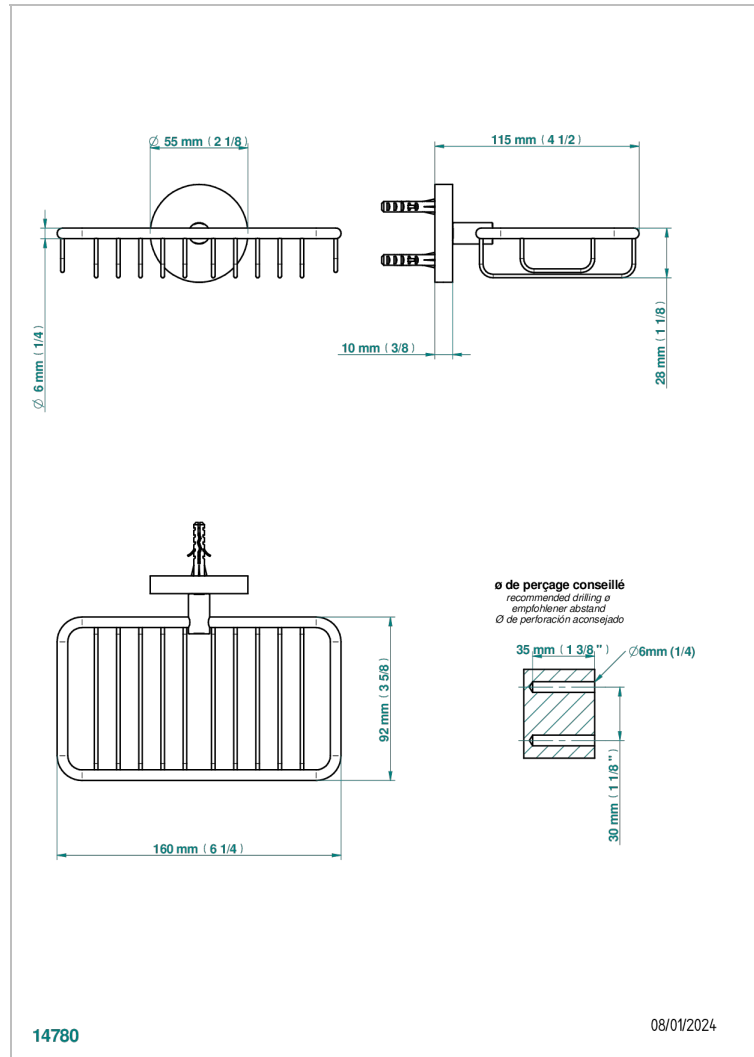

LE 11 WITH LEVER HANDLES

U2B-620

Soap basket, wall mounted 6"1/4 x 3"5/8

THG[®]
PARIS

14780

08/01/2024

CHARACTERISTIC

- Le 11 with lever handles
- Soap basket, wall mounted 6"1/4 x 3"5/8