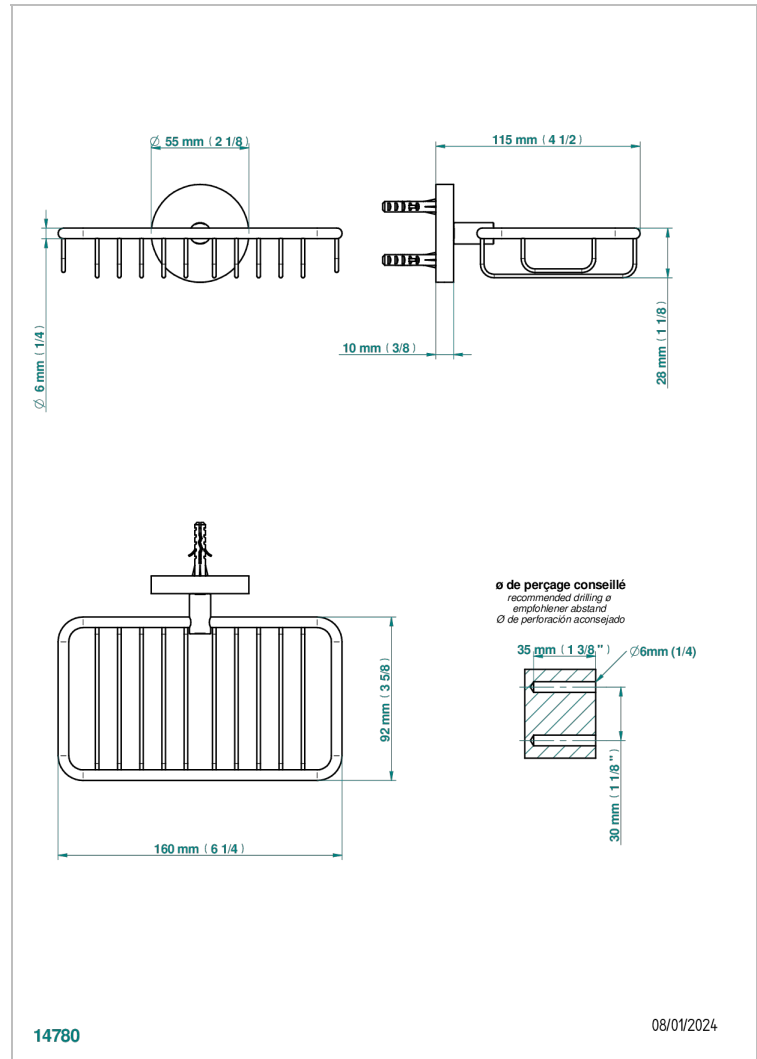

LE 11 WITH LEVER

U2B-620

Net soap dish with flange, 160 x 95 mm

THG[®]
PARIS

CHARACTERISTIC

- Le 11 with lever
- Net soap dish with flange, 160 x 95 mm

AVAILABLE FINITIONS

Antique nickel - H28
Black ceram - D30
Blush PVD - H62
Brass color PVD - H49
Brown bronze color PVD - F33
Gold color PVD - H52