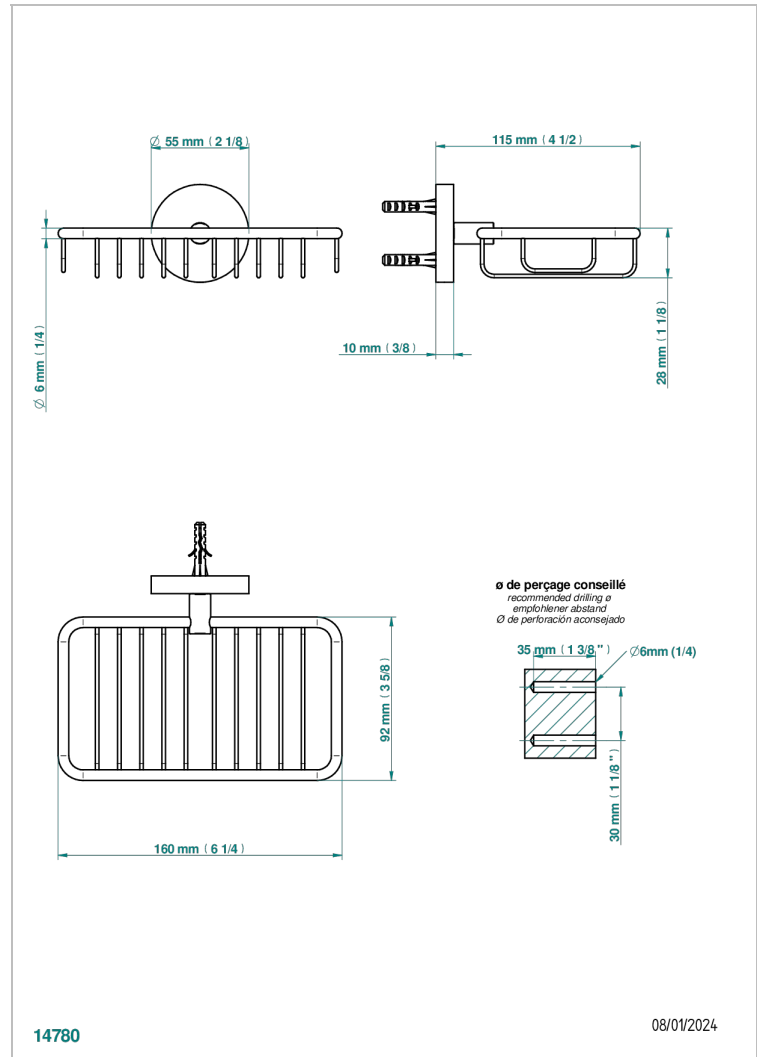

LE 11 WITH LEVER

U2B-620

Net soap dish with flange, 160 x 95 mm

THG[®]
PARIS

CHARACTERISTIC

- Le 11 with lever
- Net soap dish with flange, 160 x 95 mm

AVAILABLE FINITIONS

Antique nickel - H28
Black ceram - D30
Blush PVD - H62
Brass color PVD - H49
Brown bronze color PVD - F33
Gold color PVD - H52