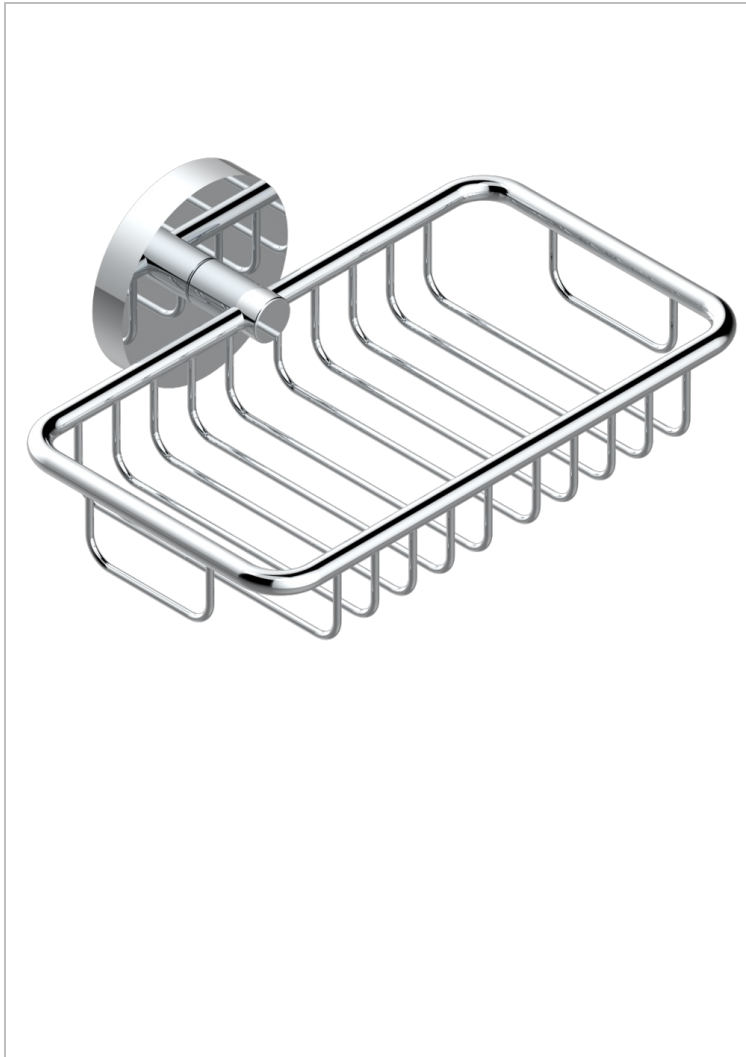

LE 11 WITH LEVER

U2B-620

Net soap dish with flange, 160 x 95 mm

THG[®]
PARIS

CHARACTERISTIC

- Le 11 with lever
- Net soap dish with flange, 160 x 95 mm

AVAILABLE FINITIONS

Antique nickel - H28
Black ceram - D30
Blush PVD - H62
Brass color PVD - H49
Brown bronze color PVD - F33
Gold color PVD - H52

Graphite PVD - H64
Lacquered light bronze - D01
Matt Umber PVD - H67
Matt blush PVD - H60
Matt brass color PVD - H50
Matt brown bronze color PVD - F34

Matt chrome - C02
Matt gold - F07
Matt gold color PVD - H53
Matt graphite PVD - H65
Matt nickel (color finish) - C01
Matt nickel color PVD - H56

Nickel color PVD - H55
Polished chrome (color finish) - A02
Polished chrome / Polished gold (color finish) - G02
Polished gold (color finish) - F01
Polished nickel - B01
Soft gold - F30

Soft matt gold - F31
Umber PVD - H66
Varnished matt antique red copper (color finish) - H07