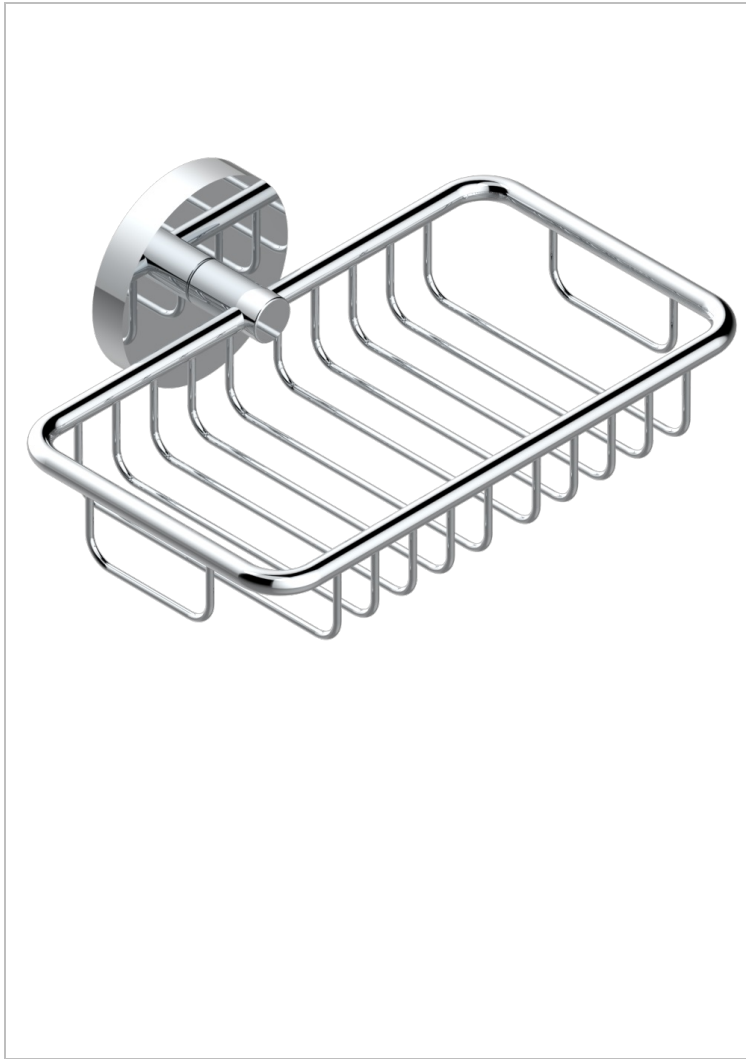

LE 11

U2A-620

Soap basket, wall mounted 6"1/4 x 3"5/8

CHARACTERISTIC

- Le 11
- Soap basket, wall mounted 6"1/4 x 3"5/8

AVAILABLE FINITIONS

Black ceram - D30
Blush PVD - H62
Brass color PVD - H49
Brown bronze color PVD - F33
Chrome polished - A02
Chrome polished / gold polished - G02

Copper antique matt, coated - H07
Gold color PVD - H52
Gold mat - F07
Gold polished - F01
Graphite PVD - H64
Light coated bronze - D01

Matt Umber PVD - H67
Matt blush PVD - H60
Matt brass color PVD - H50
Matt brown bronze color PVD - F34
Matt chrome (American satin) - C02
Matt gold color PVD - H53