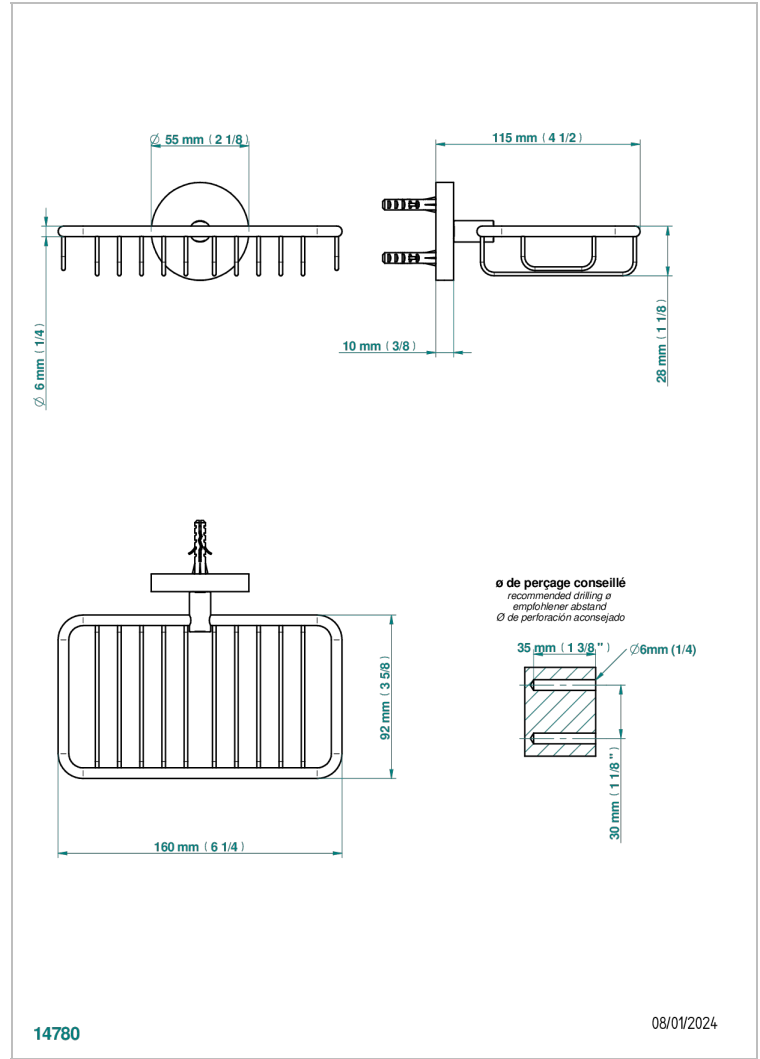

LE 11

U2A-620

Soap basket, wall mounted 6"1/4 x 3"5/8

CHARACTERISTIC

- Le 11
- Soap basket, wall mounted 6"1/4 x 3"5/8

AVAILABLE FINITIONS

Black ceram - D30
Blush PVD - H62
Brass color PVD - H49
Brown bronze color PVD - F33
Chrome polished - A02
Chrome polished / gold polished - G02