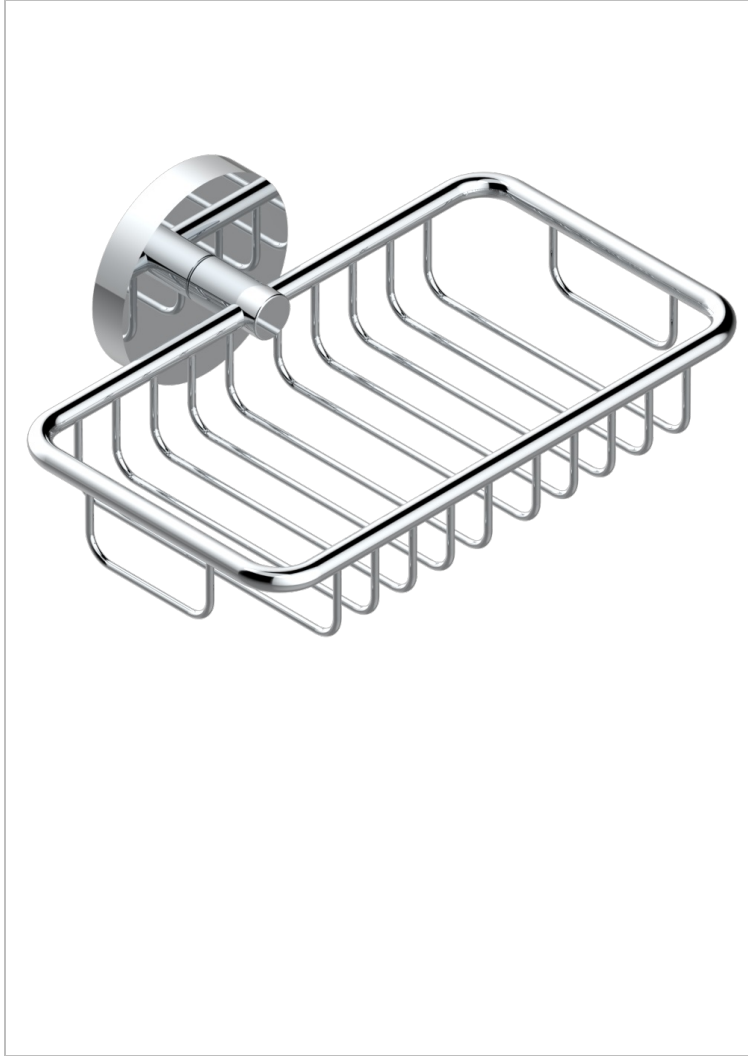

LE 11

U2A-620

Net soap dish with flange, 160 x 95 mm

CHARACTERISTIC

- Le 11
- Net soap dish with flange, 160 x 95 mm

AVAILABLE FINITIONS

Antique nickel - H28
Black ceram - D30
Blush PVD - H62
Brass color PVD - H49
Brown bronze color PVD - F33
Gold color PVD - H52

Graphite PVD - H64
Lacquered light bronze - D01
Matt Umber PVD - H67
Matt blush PVD - H60
Matt brass color PVD - H50
Matt brown bronze color PVD - F34

Matt chrome - C02
Matt gold - F07
Matt gold color PVD - H53
Matt graphite PVD - H65
Matt nickel (color finish) - C01
Matt nickel color PVD - H56

Nickel color PVD - H55
Polished chrome (color finish) - A02
Polished chrome / Polished gold (color finish) - G02
Polished gold (color finish) - F01
Polished nickel - B01
Soft gold - F30

Soft matt gold - F31
Umber PVD - H66
Varnished matt antique red copper (color finish) - H07