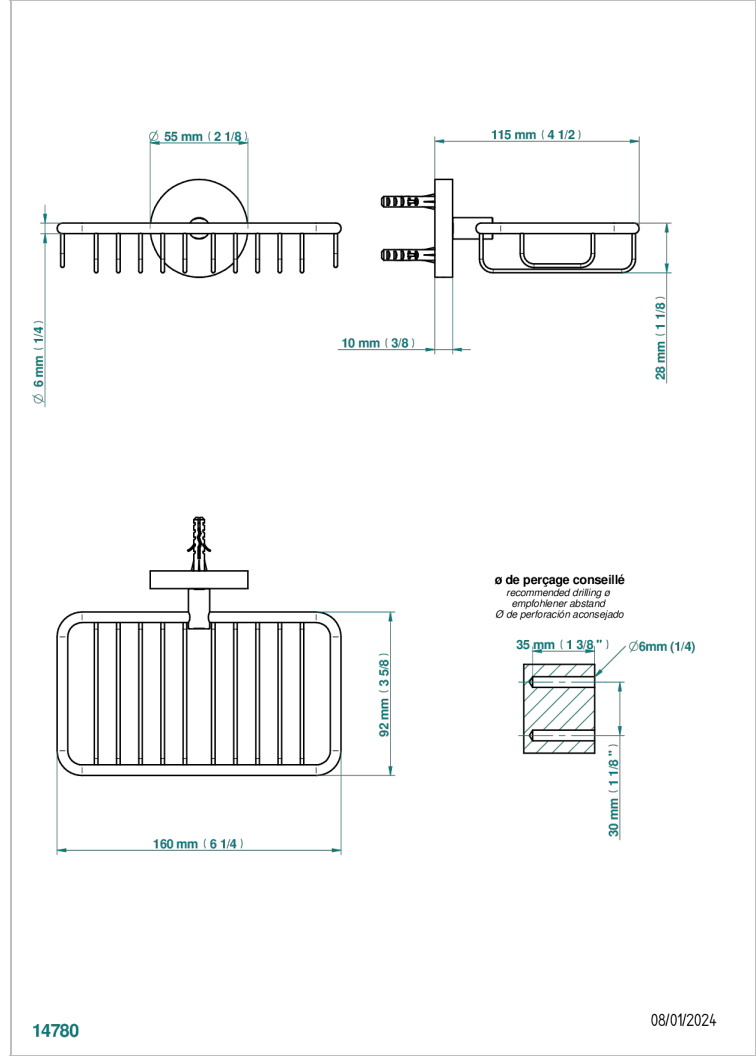

LE 11

U2A-620

Net soap dish with flange, 160 x 95 mm

CHARACTERISTIC

- Le 11
- Net soap dish with flange, 160 x 95 mm

AVAILABLE FINITIONS

Antique nickel - H28
Black ceram - D30
Blush PVD - H62
Brass color PVD - H49
Brown bronze color PVD - F33
Gold color PVD - H52