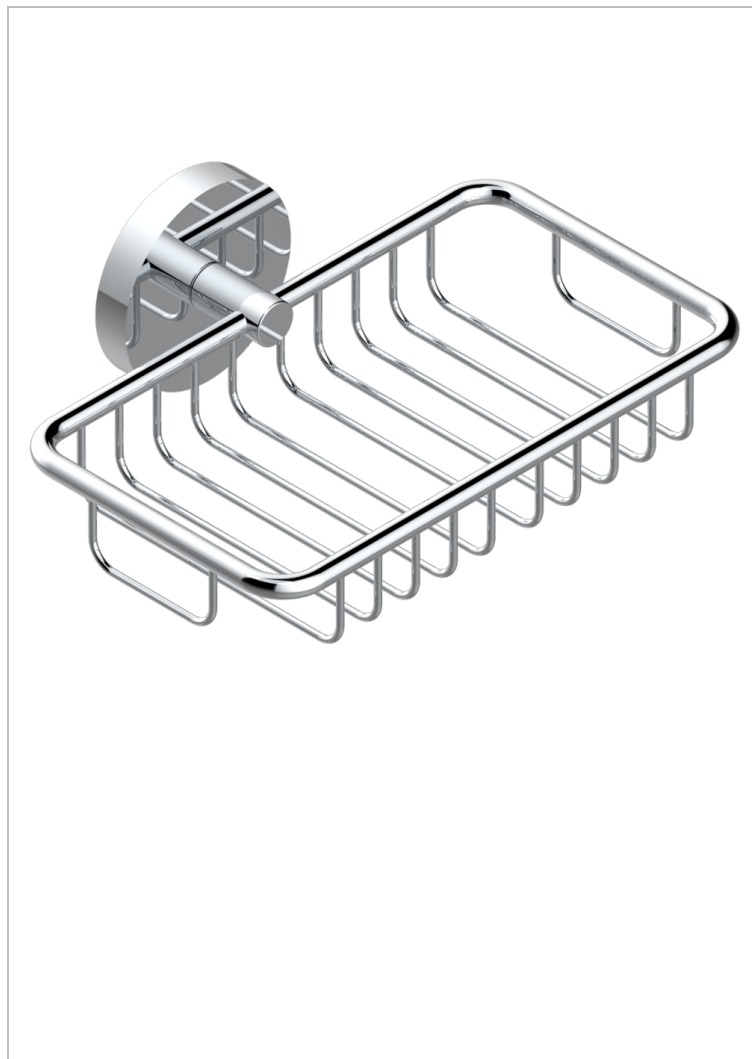

# SYSTEM SMOOTH METAL WITH LEVER HANDLES

G9B-620

Soap basket, wall mounted 6"1/4 x 3"5/8

## CHARACTERISTIC

- System Smooth Metal with lever handles
- Soap basket, wall mounted 6"1/4 x 3"5/8