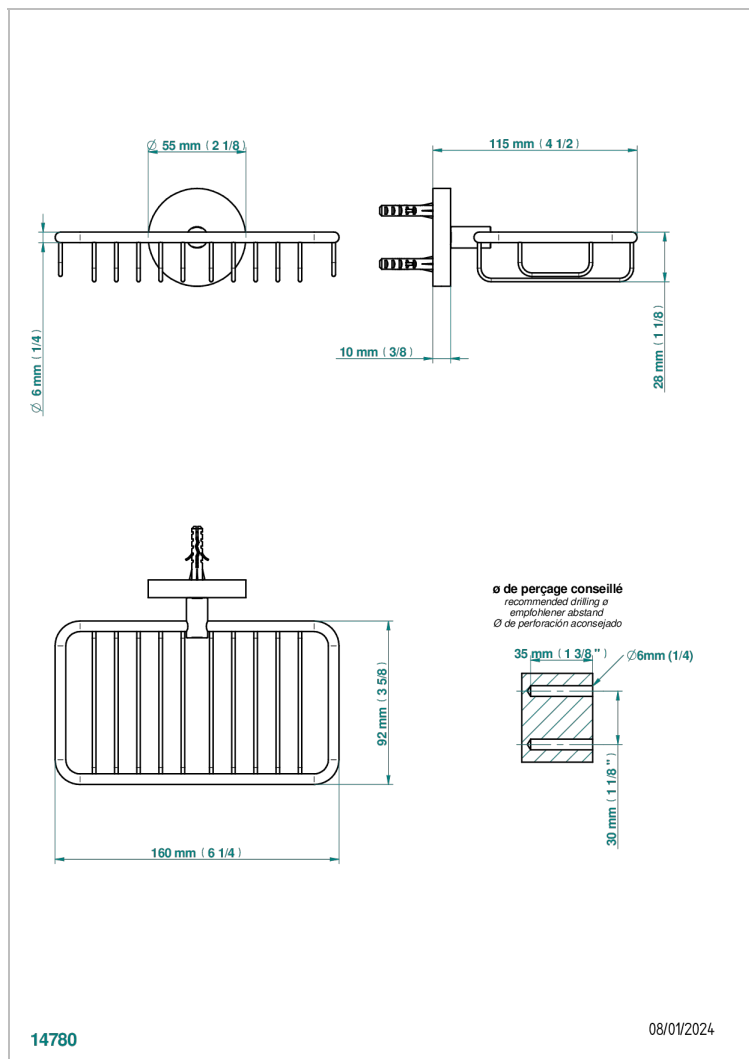

# SYSTEM SMOOTH METAL WITH LEVER HANDLES

G9B-620

Soap basket, wall mounted 6"1/4 x 3"5/8

## CHARACTERISTIC

- System Smooth Metal with lever handles
- Soap basket, wall mounted 6"1/4 x 3"5/8