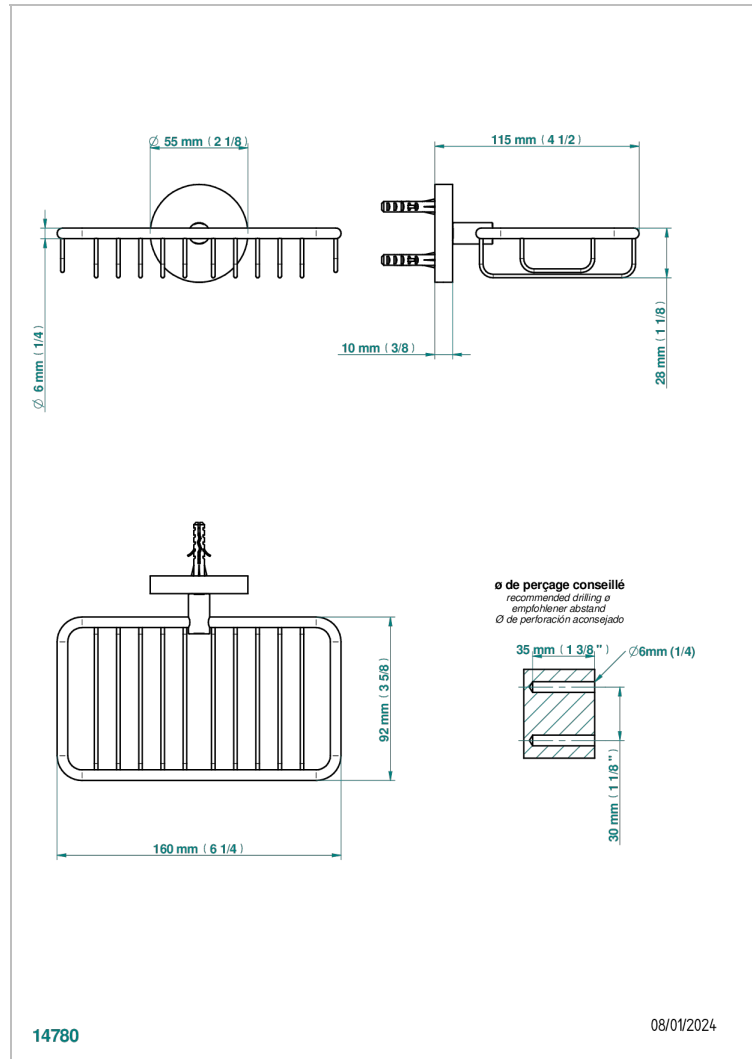

SYSTEM SMOOTH METAL WITH LEVER

G9B-620

Net soap dish with flange, 160 x 95 mm

CHARACTERISTIC

- System Smooth Metal with lever
- Net soap dish with flange, 160 x 95 mm

AVAILABLE FINITIONS

Antique nickel - H28
Black ceram - D30
Blush PVD - H62
Brass color PVD - H49
Brown bronze color PVD - F33
Gold color PVD - H52