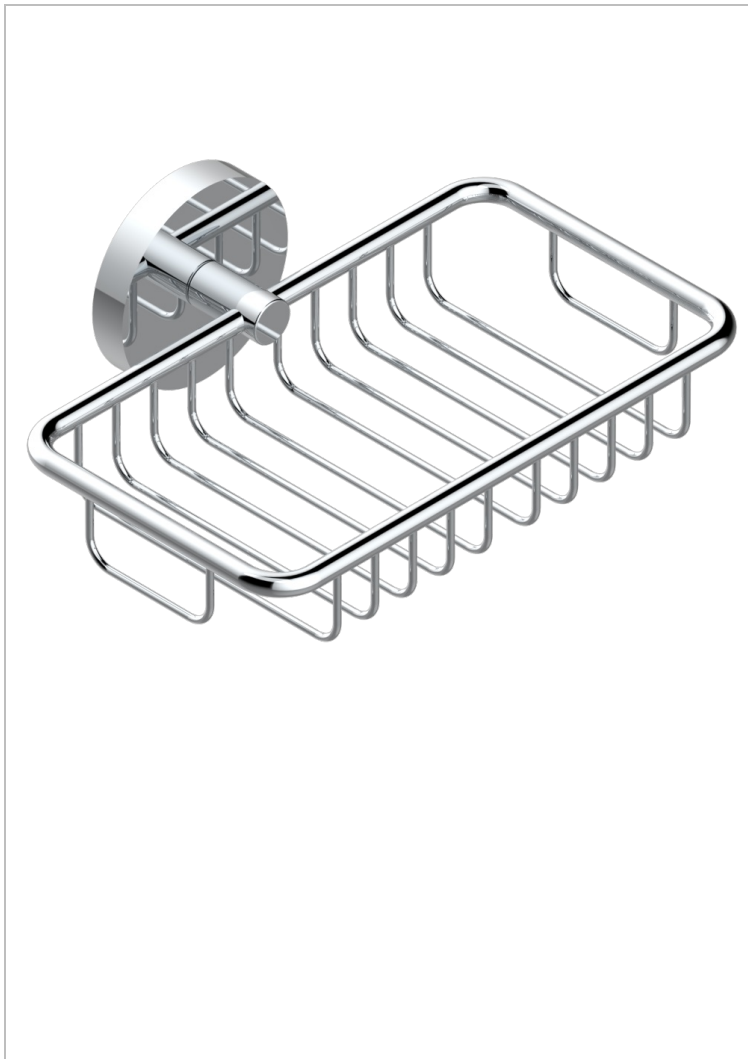

SYSTEM SMOOTH METAL WITH LEVER

G9B-620

Net soap dish with flange, 160 x 95 mm

CHARACTERISTIC

- System Smooth Metal with lever
- Net soap dish with flange, 160 x 95 mm

AVAILABLE FINITIONS

Antique nickel - H28
Black ceram - D30
Blush PVD - H62
Brass color PVD - H49
Brown bronze color PVD - F33
Gold color PVD - H52

Graphite PVD - H64
Lacquered light bronze - D01
Matt Umber PVD - H67
Matt blush PVD - H60
Matt brass color PVD - H50
Matt brown bronze color PVD - F34

Matt chrome - C02
Matt gold - F07
Matt gold color PVD - H53
Matt graphite PVD - H65
Matt nickel (color finish) - C01
Matt nickel color PVD - H56

Nickel color PVD - H55
Polished chrome (color finish) - A02
Polished chrome with gold inlay - GA1
Polished gold (color finish) - F01
Polished nickel - B01
Soft gold - F30

Soft matt gold - F31
Umber PVD - H66
Varnished matt antique red copper (color finish) - H07