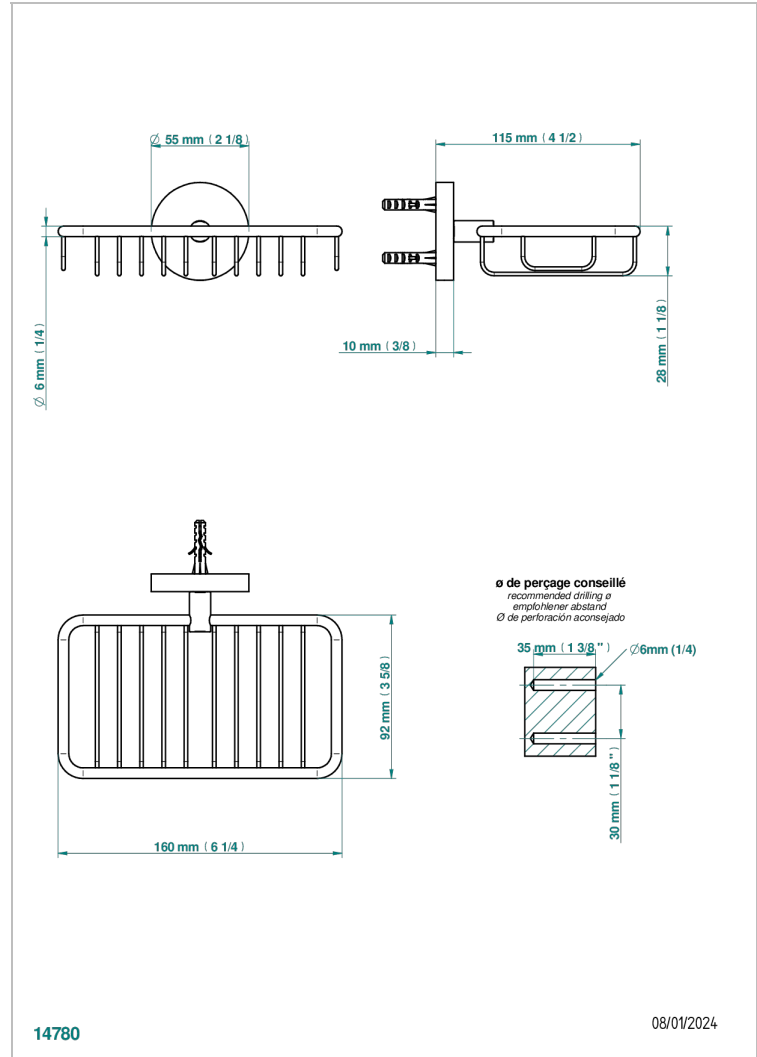

SYSTEM SMOOTH METAL

G9A-620

Soap basket, wall mounted 6"1/4 x 3"5/8

CHARACTERISTIC

- System Smooth Metal
- Soap basket, wall mounted 6"1/4 x 3"5/8

AVAILABLE FINITIONS

Black ceram - D30
Blush PVD - H62
Brass color PVD - H49
Brown bronze color PVD - F33
Chrome polished - A02
Copper antique matt, coated - H07