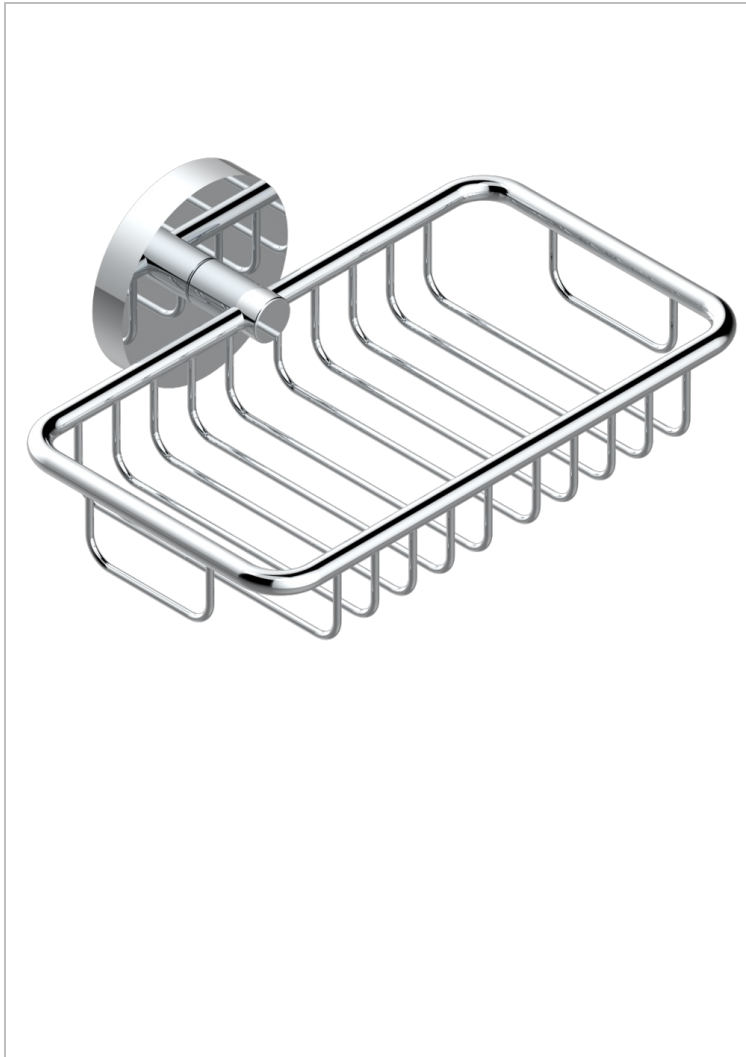

SYSTEM SMOOTH METAL

G9A-620

Soap basket, wall mounted 6"1/4 x 3"5/8

CHARACTERISTIC

- System Smooth Metal
- Soap basket, wall mounted 6"1/4 x 3"5/8

AVAILABLE FINITIONS

Black ceram - D30
Blush PVD - H62
Brass color PVD - H49
Brown bronze color PVD - F33
Chrome polished - A02
Copper antique matt, coated - H07

Gold color PVD - H52
Gold mat - F07
Gold polished - F01
Graphite PVD - H64
Light coated bronze - D01
Matt Umber PVD - H67

Matt blush PVD - H60
Matt brass color PVD - H50
Matt brown bronze color PVD - F34
Matt chrome (American satin) - C02
Matt gold color PVD - H53
Matt graphite PVD - H65

Matt nickel (American satin) - C01
Matt nickel color PVD - H56
Nickel antique / Sovereign - H28
Nickel color PVD - H55
Nickel polished - B01
Polished chrome with gold inlay - GA1

Soft gold - F30
Soft matt gold - F31
Umber PVD - H66